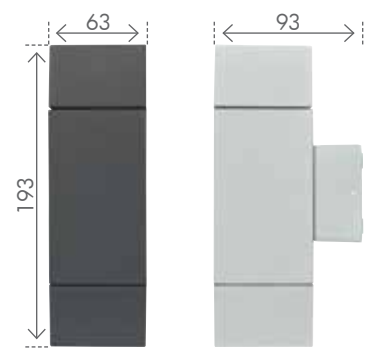

LETO

ENERGY SAVING WALL LIGHTS

240V
2x9W max
GU10
IP44

Modern energy saving exterior wall lights constructed from stainless steel, in either downward or up/down configurations. IP44 weather resistant rating. 2 Year Warranty.

Code:	18031/..
16 STAINLESS STEEL (304)	9 312641 180319 >

PRAIRIE

EXTERIOR WALL LIGHT

240V
2x11W max
GU10
IP54

Modern block style up/down wall light made from durable diecast aluminium. IP54 Weatherresistant rating. 2 Year Warranty.

Code:	17952/..
11 SILVER	9 312641 179528 >
51 CHARCOAL	9 312641 179535 >