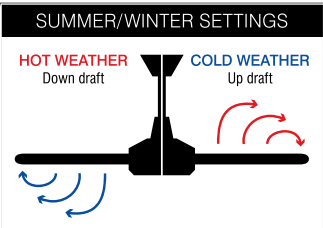

ALUMA

52" DC CEILING FAN

INCLUDES REMOTE

240V	35W	12W 750lm	4200°K COOL WHITE			ALUMINIUM BLADES			
MOTOR		OPTIONAL LED LIGHT KIT							

Size: 52" (1320mm)
 Motor: 35W DC Motor
 Construction: Steel Body and Canopy
 Blades: 3 x Durable Aluminium
 Blade Pitch: 12 degrees
 Ceiling Rake: 15 degree max
 Light (optional): 12W 750lm 4200K LED Array
 Control: Remote (6-speed) with reverse function.
 Warranty: 3 year In-Home + 3 year replacement.

Brilliant's All-Seasons technology for use all year round.
 Light kit sold seperately.
 Can be installed in indoor locations around the home. See installation conditions on website for full details.

SPEED	POWER	RPM	AIRFLOW
VI	35W	210	9460m ³ /hr
V	18W	173	7705m ³ /hr
IV	11W	141	6394m ³ /hr
III	7W	111	4693m ³ /hr
II	5W	80	2769m ³ /hr
I	3W	52	1357m ³ /hr