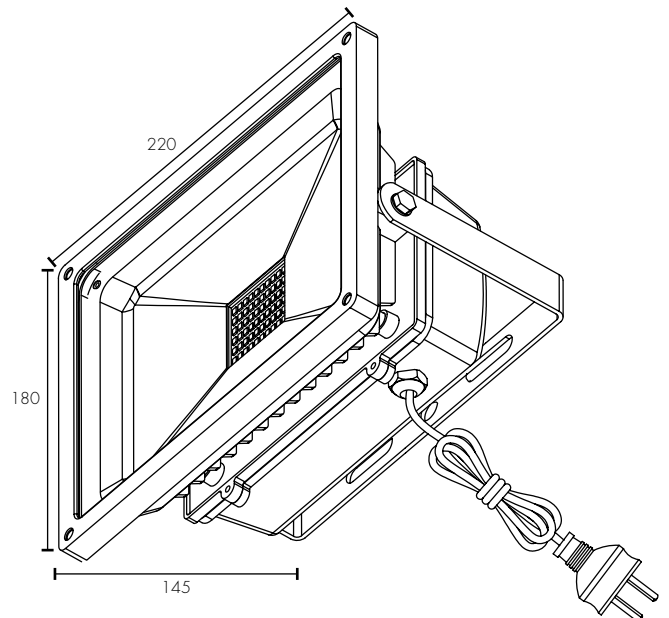

APPLICATIONS

- Large floodlight to light up driveways, paths, outdoor entertaining or large areas.
- Suitable for residential and commercial applications

AVENGER RGB FLOODLIGHT

TECHNICAL SPECIFICATIONS

Operating voltage:	240V / 50Hz
Class:	Class I (1)
Wattage:	30W Max (White mode)
Lumens:	800 Total Lumens, White mode only
Light adjustable:	Change 16 colours
Dimming:	Yes, via remote only
Beam angle:	100 degrees
Plug and Cord:	3-Pin, 1m length
Control:	24 button RF (433 MHz) remote
Remote battery:	CR2025 3V Li-ion (included)
Construction:	Diecast Aluminum body Metal bracket Glass diffuser
Ingress protection:	IP65 rated
Operating temperature:	+5°C to 30°C
Warranty:	2 year replacement
Standards:	AS/NZS 60598.1 AS/NZS 60598.2.5 AS/NZS 60669.2.1

INSTALLATION

Do-It-Yourself

	MODEL	COLOUR	DESCRIPTION	BOX SIZE	GROSS WEIGHT	BOX QTY	BARCODE/TUN
RETAIL BOX	21363/06	Black	Avenger RGB 30W DIY Floodlight	W235 x H140 x D195 mm	1.75 kg	1 pc	 9 312641 213635 >
OUTER CTN	21363/06	Black	Avenger RGB 30W DIY Floodlight	W600 x H310 x D250 mm	10.50 kg	6 pc	 19312641213632