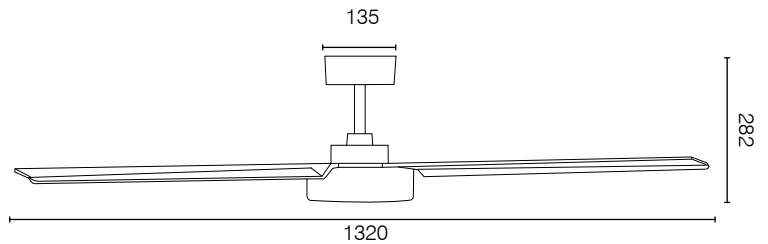

52-INCH 4-BLADE
MATT WHITE

52-INCH 4-BLADE
MATT BLACK

LAGUNA 52" AC CEILING FAN

TECHNICAL SPECIFICATIONS

Size:	52 inch (1320mm)
No. of Blades:	21376: 3-Blade 21568: 4-Blade
Motor Type:	AC (Alternate Current)
Operating Voltage:	240V / 50Hz
Motor Wattage:	65W
Construction:	ABS body and canopy
Blade Material:	Moulded ABS
Ceiling install:	Hangsure
Blade Pitch:	22 degrees
Ceiling Rake:	30 degree max
Control:	Wall 3 speed (included)
Warranty:	3 year in-home plus 3 year replacement (6-Year) <i>*Limited warranty for wall controller, remote controller and light. Refer to warranty card inside the box for more details.</i>
Standards:	AS/NZS 60335-1 AS/NZS 60335-2-80

INSTALLATION

Must be installed by a licensed electrician

ACCESSORIES (sold separately)

Extension Rod 900mm x Ø21mm:	100550/05 white, 100550/06 black
Remote Kits	99999 Basic 99222 LCD Display 99111 Smart WiFi

AIR MOVEMENT: 52-INCH (3-BLADE)

SPEED	LOW	MED	HIGH
RPM	90	140	200
Power	27W	46W	65W
Airflow	3,000m³/h	6,000m³/h	8,000m³/h

AIR MOVEMENT: 52-INCH (4-BLADE)

SPEED	LOW	MED	HIGH
RPM	85	133	192
Power	24W	42W	65W
Airflow	3,750m³/h	6,600m³/h	8,940m³/h

	MODEL	COLOUR	DESCRIPTION	BOX SIZE	GROSS WEIGHT	BOX QTY	BARCODE/TUN
RETAIL BOX	21376/05	Matt White	Laguna-452AC Ceiling Fan 3-Blade	W640 x H265 x D280 mm	6.5 kg	1 pc	9 312641 213765 >
RETAIL BOX	21376/06	Matt Black	Laguna-52 AC Ceiling Fan 3-Blade	W640 x H265 x D280 mm	6.5 kg	1 pc	9 312641 213772 >
RETAIL BOX	21568/05	Matt White	Laguna-52 AC Ceiling Fan 4-Blade	W640 x H265 x D280 mm	6.5 kg	1 pc	9 312641 215684 >
RETAIL BOX	21568/06	Matt Black	Laguna-52 AC Ceiling Fan 4-Blade	W640 x H265 x D280 mm	6.5 kg	1 pc	9 312641 215691 >