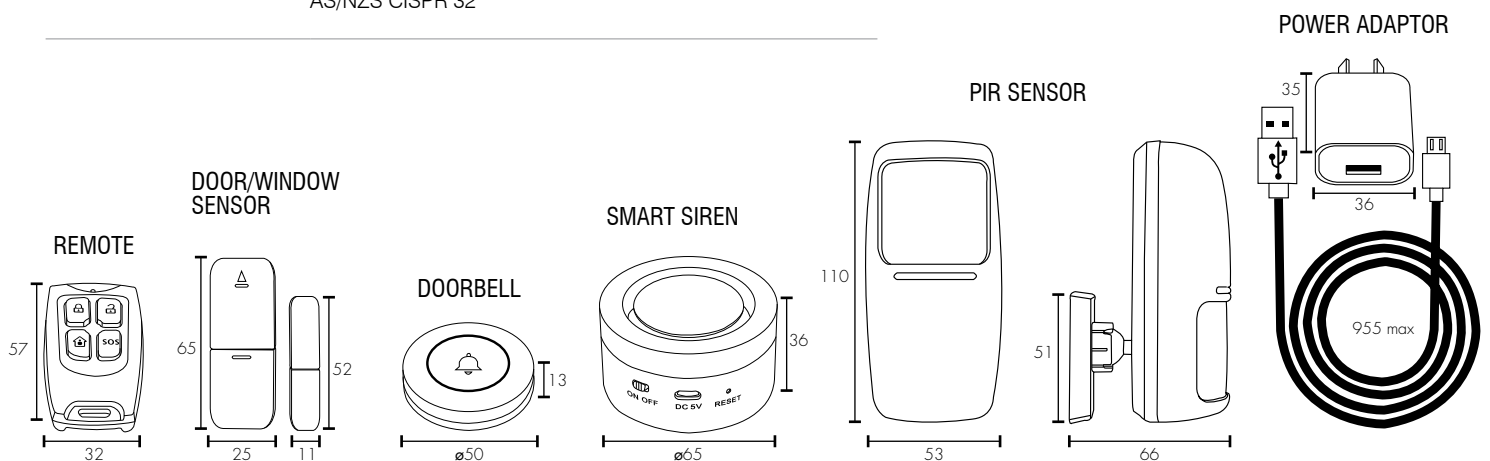

SMART WiFi HOME SECURITY KIT

TECHNICAL SPECIFICATIONS

Operating voltage:	240V / 50Hz
Operation Modes:	Arm / Home / Disarm
Volume adjustment:	Low / Med / High
Time Setting:	5 ~ 180 seconds
Motion detection:	Advanced PIR motion sensing
PIR range:	8m x 100 degrees (Adjustable)
PIR sensitivity:	Auto only
Power source:	Siren: Built-in rechargeable battery 300mAh Doorbell: CR2032 3V (included) PIR Sensor: 9V (included) Door/Window Sensor: 23A 12V (included) Remote: CR2032 3V (included)
Supported power:	Micro USB power port 5V DC 2A
Construction:	Durable ABS with Polycarbonate
Operating temperature:	10°C to 35°C
Battery life:	Siren has a battery life of 4 hours once unplugged from a power source
Warranty:	1 year replacement
WiFi Info:	IEEE802.11b/g/n, 2.4GHz Mac Encryption; WEP/WAPI/TKIP/AES
Radio Frequency Info:	RF 433MHz
Device Requirements:	iOS 8.0 or higher, Android 4.1 or higher
Standards:	AS/NZS 62368.1 AS/NZS 4268 AS/NZS CISPR 32

INSTALLATION

Do-it-Yourself installation (battery operation)

ACCESSORIES (sold separately)

PIR Sensor	21518SP001 white
Door/Window Sensor	21518SP002 white
Remote	21518SP004 white

	MODEL	COLOUR	DESCRIPTION	BOX SIZE	GROSS WEIGHT	BOX QTY	BARCODE/TUN
RETAIL BOX	21518	White	Smart WiFi Home Security Kit	W192 x H78 x D138 mm	0.45 kg	1 pc	 9 312641 215189 >
OUTER CTN	21518	White	Smart WiFi Home Security Kit	W420 x H402 x D412 mm	9.00 kg	20 pc	 19312641215186