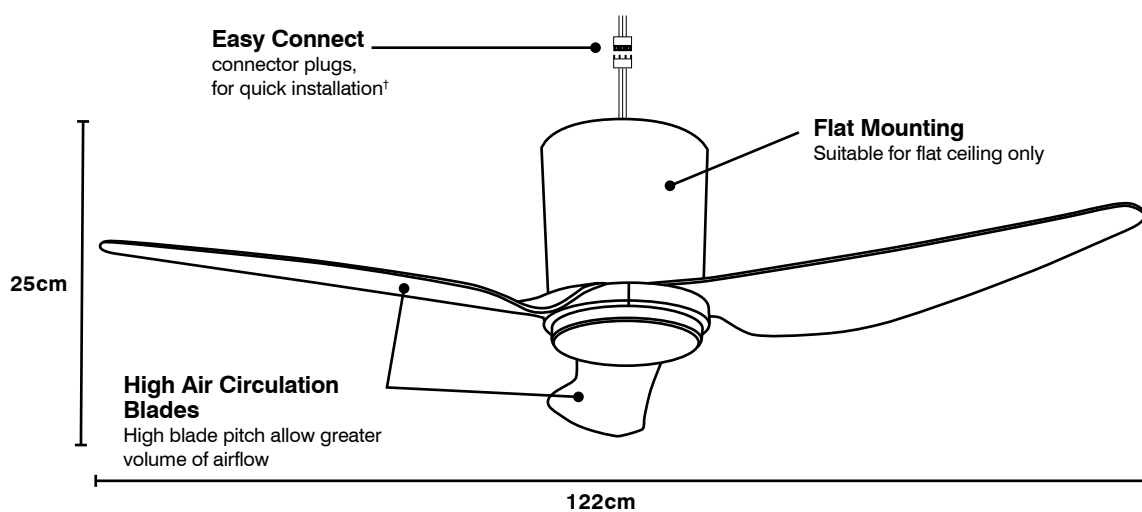

SUPRA 122cm AC CEILING HUGGER FAN

TECHNICAL SPECIFICATIONS

Size	122cm (48 inch)
Motor Type	AC (Alternate Current)
Operating Voltage	240V / 50Hz
Motor Wattage	55W
Construction	Metal body and canopy
Blade Material	Moulded ABS (x3)
Ceiling install	Flat mount only
Blade Pitch	Variable
Ceiling Rake	Flat mount only
Light	Pre-wired for light kit addition
Control	Wall 3 speed with on/off switch (included)
Warranty	3 year in-home plus 3 year replacement (6-Year) <i>*Limited warranty for wall controller, remote controller and light. Refer to warranty card inside the box for more details.</i>

INSTALLATION

Must be installed by a licensed electrician

ACCESSORIES (sold separately)

20W LED Light Kit CCT and Dimmable:	21657/05 white,
Remote Kits	17697/05 Basic 99333 Smart WiFi

	MODEL	COLOUR	DESCRIPTION	BOX SIZE	GROSS WEIGHT	BOX QTY	BARCODE/TUN
RETAIL BOX	21590/05	Matt White	Supra-122 AC Ceiling Hugger Fan	W616 x H265 x D246 mm	6.2 kg	1 pc	 9 312641 215905 >