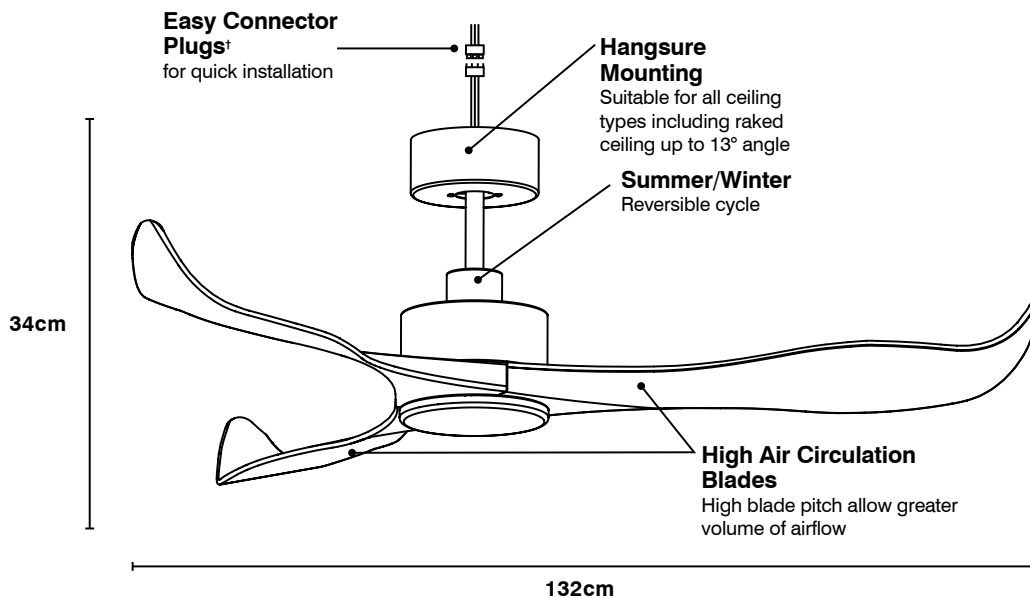

MATT WHITE

SOLARA 132cm AC CEILING FAN

TECHNICAL SPECIFICATIONS

Size	132cm (52 inch)
Motor Type	AC (Alternate Current)
Operating Voltage	240V / 50Hz
Motor Wattage	50W
Construction	Metal body and canopy
Blade Material	Moulded ABS
Ceiling install	Hangsure
Blade Pitch	14 degrees
Ceiling Rake	13 degree max
Control	Remote 3 speed with timer
Warranty	3 year in-home plus 3 year replacement (6-Year) <i>*Limited warranty for wall controller, remote controller and light. Refer to warranty card inside the box for more details.</i>

INSTALLATION

Must be installed by a licensed electrician

ACCESSORIES (sold separately)

Extension Rod 900mm x Ø21mm:	100550/05 white
Remote Kits	99333 Smart WiFi

	MODEL	COLOUR	DESCRIPTION	BOX SIZE	GROSS WEIGHT	BOX QTY	BARCODE/TUN
RETAIL BOX	21592/05	Matt White	Solara-132 AC Ceiling Fan	W756 x H288 x D221 mm	6.2 kg	1 pc	 9 312641 215929 >