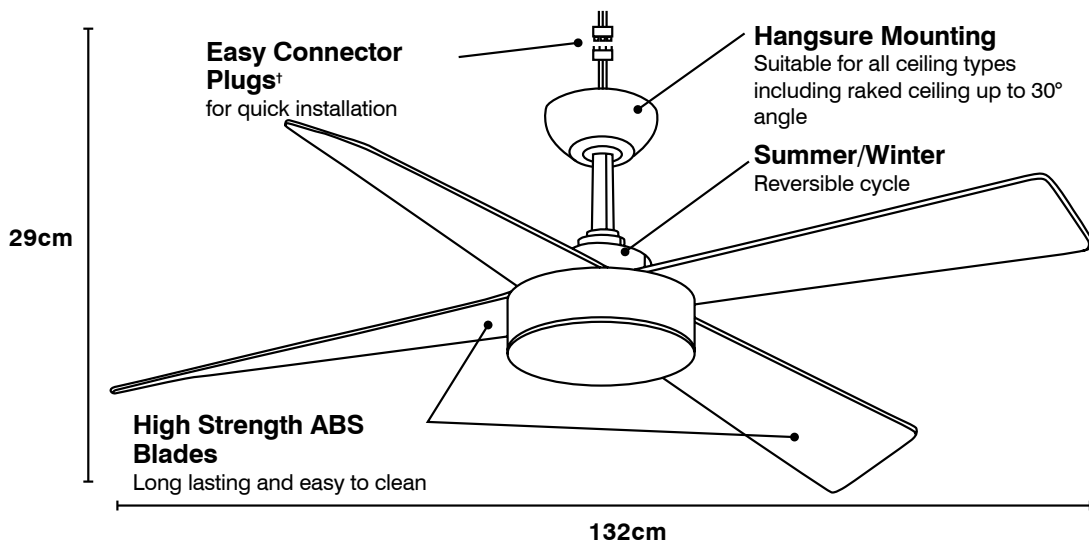

FAIRWIND-4 132cm AC CEILING FAN

- 132**
CM
52-INCH
- 65W**
AC
MOTOR
- 30°**
CEILING
RAKE MAX
- 7920**
m³/hr
AIRFLOW
- ABS**
BLADES
- 6YR**
WARRANTY

Wall control
Included

The sleek, clean lines of the 132cm Fairwind's fresh symmetry suits all decors. The ABS blades add to the design using hidden blade supports but also provides superior performance and airflow. Available in either a white or black finish.

MATT WHITE

MATT WHITE

FAIRWIND-4 132cm AC CEILING FAN

TECHNICAL SPECIFICATIONS

Size	132cm (52 inch)
Motor Type	AC (Alternate Current)
Operating Voltage	240V / 50Hz
Motor Wattage	65W
Construction	ABS body and canopy
Blade Material	Moulded ABS
Ceiling install	Hangsure
Blade Pitch	26 degrees
Ceiling Rake	30 degree max
Control	Wall 3 speed with on/off switch (included)
Warranty	3 year in-home plus 3 year replacement (6-Year) <i>*Limited warranty for wall controller, remote controller and light. Refer to warranty card inside the box for more details.</i>

INSTALLATION

Must be installed by a licensed electrician

ACCESSORIES (sold separately)

Extension Rod 900mm x Ø21mm:	100550/05 white, 100550/06 matt black,
Remote Kits	17697/05 Basic 99333 Smart WiFi

	MODEL	COLOUR	DESCRIPTION	BOX SIZE	GROSS WEIGHT	BOX QTY	BARCODE/TUN
RETAIL BOX	21588/05	Matt White	Fairwind-4 132 AC Ceiling Fan	W640 x H280 x D265 mm	6.2 kg	1 pc	 9 312641 215882 >
RETAIL BOX	21588/06	Matt Black	Fairwind-4 132 AC Ceiling Fan	W640 x H280 x D265 mm	6.2 kg	1 pc	 9 312641 215899 >