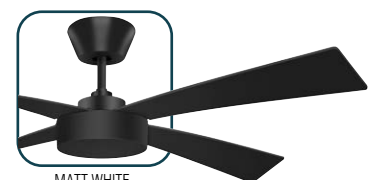

FAIRWIND-4 132cm AC CEILING FAN

- 132**
CM
52-INCH
- 65W**
AC
MOTOR
- 30°**
CEILING
RAKE MAX
- 7920**
m³/hr
AIRFLOW
- ABS**
BLADES
- 6YR**
WARRANTY

Wall control
Included

The sleek, clean lines of the 132cm Fairwind's fresh symmetry suits all decors. The ABS blades add to the design using hidden blade supports but also provides superior performance and airflow. Available in either a white or black finish.

Convert this model to a **SMART** Ceiling fan with the add-on purchase of **BrilliantSmart Remote Control**

APPLICATIONS

- Bedrooms, lounge and family rooms
- Indoors or enclosed alfresco areas not exposed to the weather

MATT WHITE

MATT WHITE

FAIRWIND-4 132cm AC CEILING FAN

TECHNICAL SPECIFICATIONS

Size	132cm (52 inch)
Motor Type	AC (Alternate Current)
Operating Voltage	240V / 50Hz
Motor Wattage	65W
Construction	ABS body and canopy
Blade Material	Moulded ABS
Ceiling install	Hangsure
Blade Pitch	26 degrees
Ceiling Rake	30 degree max
Control	Wall 3 speed with on/off switch (included)
Warranty	3 year in-home plus 3 year replacement (6-Year) <i>*Limited warranty for wall controller, remote controller and light. Refer to warranty card inside the box for more details.</i>