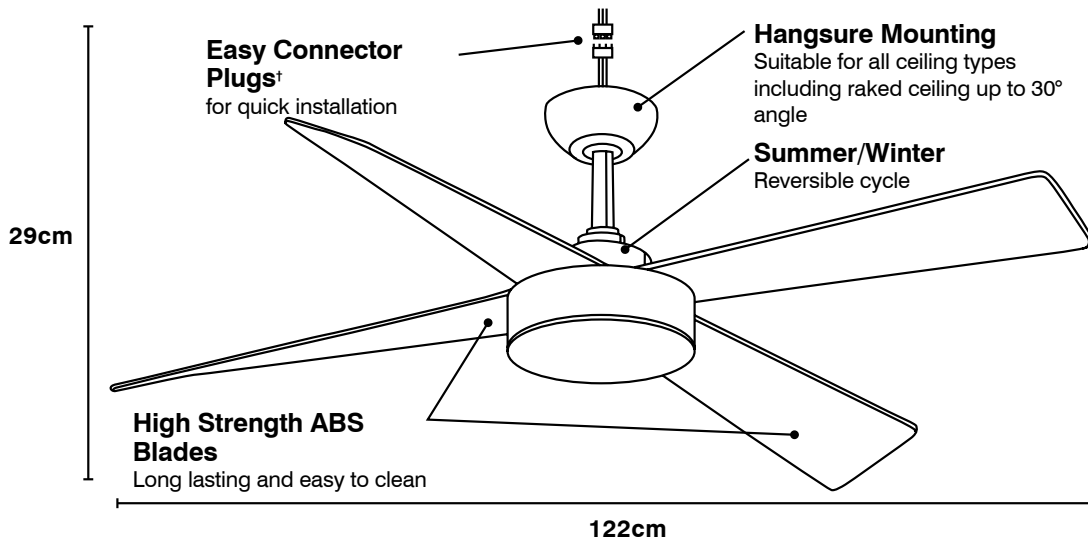

FAIRWIND-4 122cm AC CEILING FAN

TECHNICAL SPECIFICATIONS

Size	122cm (48 inch)
Motor Type	AC (Alternate Current)
Operating Voltage	240V / 50Hz
Motor Wattage	65W
Construction	ABS body and canopy
Blade Material	Moulded ABS
Ceiling install	Hangsure
Blade Pitch	26 degrees
Ceiling Rake	30 degree max
Control	Wall 3 speed with on/off switch (included)
Warranty	3 year in-home plus 3 year replacement (6-Year) <i>*Limited warranty for wall controller, remote controller and light. Refer to warranty card inside the box for more details.</i>

INSTALLATION

Must be installed by a licensed electrician

ACCESSORIES (sold separately)

Extension Rod 900mm x Ø21mm:	100550/05 white, 100550/06 matt black,
Remote Kits	17697/05 Basic 99333 Smart WiFi

	MODEL	COLOUR	DESCRIPTION	BOX SIZE	GROSS WEIGHT	BOX QTY	BARCODE/TUN
RETAIL BOX	21587-05	Matt White	Fairwind-4 122 AC Ceiling Fan	W640 x H280 x D265 mm	6.2 kg	1 pc	 9 312641 215875 >