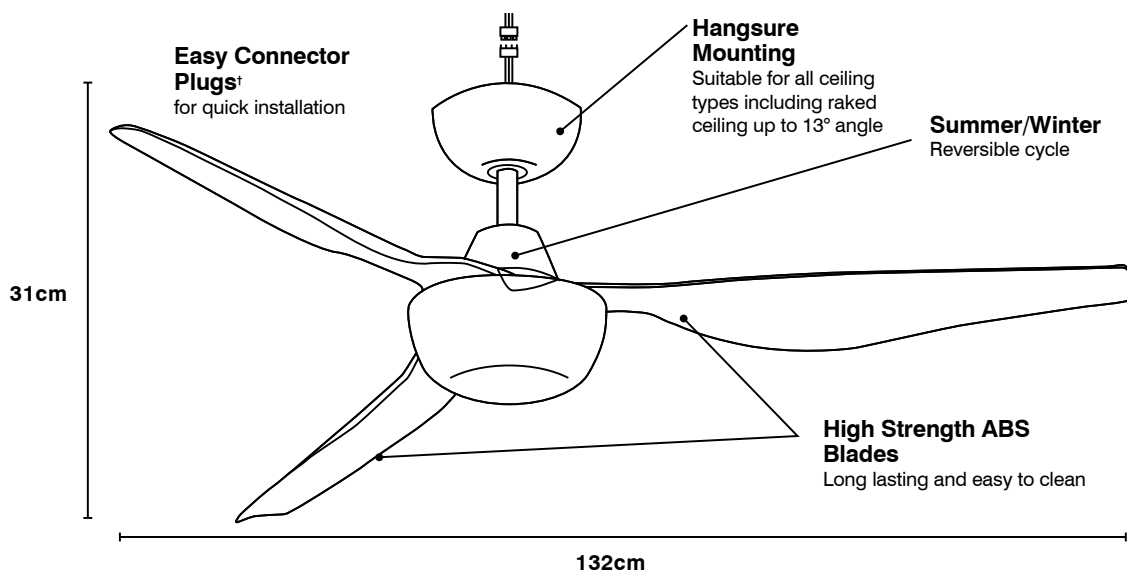

CENTRO 132cm AC CEILING FAN

TECHNICAL SPECIFICATIONS

Size	132cm (52 inch)
Motor Type	AC (Alternate Current)
Operating Voltage	240V / 50Hz
Motor Wattage	50W
Construction	Metal body and canopy
Blade Material	Moulded ABS
Ceiling install	Hangsure
Blade Pitch	Variable
Ceiling Rake	13 degree max
Control	Remote 3 speed with timer
Warranty	3 year in-home plus 3 year replacement (6-Year) <i>*Limited warranty for wall controller, remote controller and light. Refer to warranty card inside the box for more details.</i>

INSTALLATION

Must be installed by a licensed electrician

ACCESSORIES (sold separately)

Extension Rod 900mm x Ø21mm:	100550/05 white
Remote Kits	99333 Smart WiFi

	MODEL	COLOUR	DESCRIPTION	BOX SIZE	GROSS WEIGHT	BOX QTY	BARCODE/TUN
RETAIL BOX	21593/05	Matt White	Centro-132 AC Ceiling Fan	W626 x H275 x D286 mm	6.2 kg	1 pc	 9 312641 215936 >