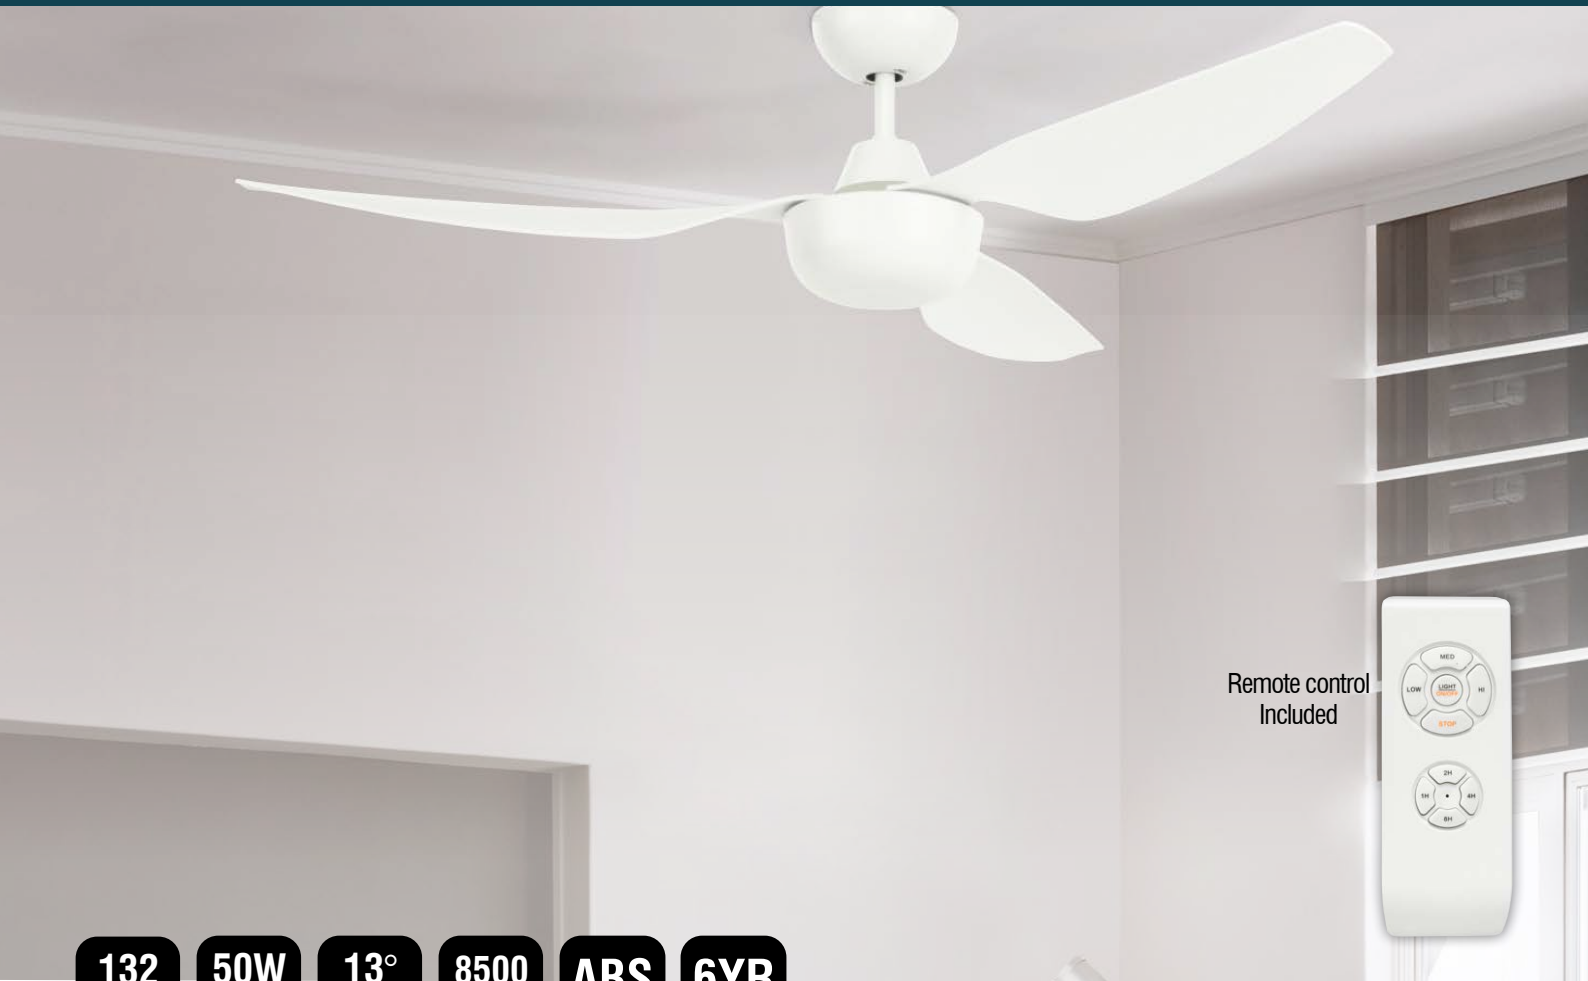

# CENTRO 132cm AC CEILING FAN

Remote control  
Included

Centro 132cm ceiling fan is a great addition to any traditional styled home. Offering a traditional design that utilises a powerful motor in combination with engineered ABS blades for solid airflow to provide effective cooling.

Included is a 3 speed remote control which allows you to control the fan speed, timer function.

- Quick-Connect wiring speeds up the installation process.
- ABS Blades are strong, easy to clean and fade resistant, ABS blades for quiet operation and airflow.
- Suitable for indoor and covered outdoor locations.
- Smart controller adaptable
- Powerful 50W AC motor circulating up to 8500m<sup>3</sup>/hr of air

# CENTRO 132cm AC CEILING FAN