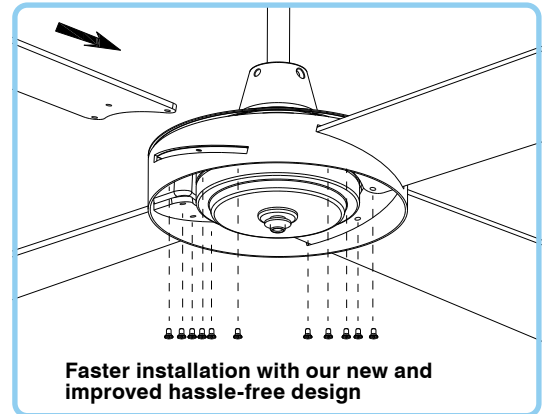

TEMPO 52" AC CEILING FAN

The great all
rounder.

Wall control
Included

A modern designed ceiling fan with with four plywood blades combined with a powerful 65W motor.

- Steel body and canopy construction, with 4 painted plywood blades
- 3 speed wall control with switch included.
- Reversible All-Seasons technology for use all year round
- 85% pre-assembled out of the box for fast installation
- Powerful 65W AC motor
- Uses our Quick Connect Plug System to reduce installation time
- Faster installation with our new and improved hassle-free design
- Suitable for indoor locations around the home
- Compatible with Brilliant remotes and BrilliantSmart fan controllers

APPLICATIONS

- Bedrooms, lounge and family rooms
- Indoors locations around the home

TEMPO 52" AC CEILING FAN

TECHNICAL SPECIFICATIONS

Size	52 inch (1320mm)
Motor Type	AC (Alternate Current)
Operating Voltage	240V / 50Hz
Motor Wattage	65W
Construction	Steel body and canopy
Blade Material	Painted Plywood (x4)
Ceiling install	Hangsure
Blade Pitch	11 degrees
Ceiling Rake	30 degree max
Other models available	100010: 48-inch without light 100012: 48-inch with light 20915: 52-inch with light
Control	Wall 3 speed with on/off switch (included)
Warranty	3 year in-home plus 3 year replacement (6-Year) <i>*Limited warranty for wall controller, remote controller and light. Refer to warranty card inside the box for more details.</i>
Standards:	AS/NZS 60335-1 AS/NZS 60335-2-80

INSTALLATION

Must be installed by a licensed electrician

ACCESSORIES (sold separately)

Extension Rod with loom kits, 900mm x Ø21mm: 100550/05 white, 100550/06 matt black, 100550/13 brushed steel

Remote Kits 99999 Basic, 99222 LCD Display, 99111 Smart WiFi