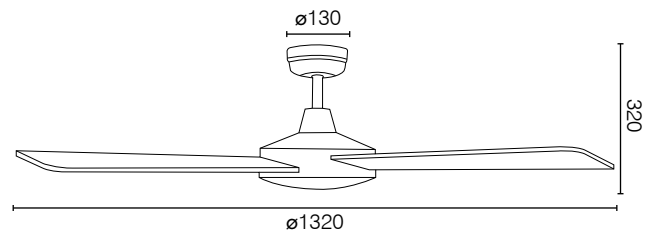

APPLICATIONS

- Bedrooms, lounge and family rooms
- Indoors locations around the home

TEMPO 52" AC CEILING FAN

TECHNICAL SPECIFICATIONS

Size	52 inch (1320mm)
Motor Type	AC (Alternate Current)
Operating Voltage	240V / 50Hz
Motor Wattage	65W
Construction	Steel body and canopy
Blade Material	Painted Plywood (x4)
Ceiling install	Hangsure
Blade Pitch	11 degrees
Ceiling Rake	30 degree max
Other models available	100010: 48-inch without light 100012: 48-inch with light 20915: 52-inch with light
Control	Wall 3 speed with on/off switch (included)
Warranty	3 year in-home plus 3 year replacement (6-Year) <i>*Limited warranty for wall controller, remote controller and light. Refer to warranty card inside the box for more details.</i>
Standards:	AS/NZS 60335-1 AS/NZS 60335-2-80

AIR MOVEMENT

SPEED	LOW	MED	HIGH
RPM	96	144	196
Power	19W	37W	65W
Airflow	3,516m³/h	5,601m³/h	8,084m³/h

	MODEL	COLOUR	DESCRIPTION	BOX SIZE	GROSS WEIGHT	BOX QTY	BARCODE/TUN
RETAIL BOX	20910/05	White	Tempo-52 Fan only	W598 x H256 x D246 mm	6.5 kg	1 pc	9 312641 209102 >
RETAIL BOX	20910/06	Black	Tempo-52 Fan only	W598 x H256 x D246 mm	6.5 kg	1 pc	9 312641 209126 >
RETAIL BOX	20910/13	Brushed Steel	Tempo-52 Fan only	W598 x H256 x D246 mm	6.5 kg	1 pc	9 312641 209140 >