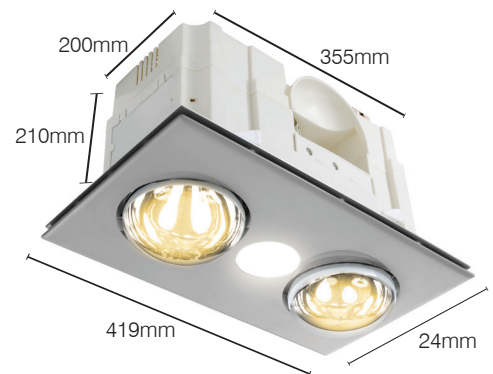

HORIZON 2 LIGHT BATHROOM MATE

TECHNICAL SPECIFICATIONS

Operating Voltage:	240V / 50Hz
Class:	Class I (1)
Total Wattage:	634W total max.
Motor Wattage:	75W Total
Motor Type:	Longlife ball bearing
Air Extraction:	up to 300m³/hr (83l/sec)
Heat Wattage:	2x 275W
Heat Type:	Instant heat globes
Light Wattage:	9W (1050lm max)
Light adjustable:	Change colour temperature from 3000K, 4200K or 6000K
Light Lumens	950lm (3000K); 1050lm (4200K); 1000lm (6000K)
Cutout:	355mm x 200mm
Outlet Diameter:	suits ø125mm ducting
Ingress protection:	IPX4 (rated on LED light only)
Control:	3-Gang wall control
Thermal Safety Switch:	Auto cut-off / Fan on (80°C)
Recommended minimum installation depth to roof:	150mm
Includes Accessories:	3-Gang wall control, 1.5m flexible aluminium ducting, 2 x duct clamps and exterior grille
Warranty	3 year replacement

INSTALLATION

Must be installed by a licensed electrician

	MODEL	COLOUR	DESCRIPTION	BOX SIZE	GROSS WEIGHT	BOX QTY	BARCODE/TUN
RETAIL BOX	19847/05	White	Horizon LED 3-in1 Light, Heat, Fan Bathroom Mate	W295 x H270 x D440 mm	4.65 kg	1 pc	 9 312641 198475 >
OUTER BOX	19847/05	White	Horizon LED 3-in1 Light, Heat, Fan Bathroom Mate	W460 x H620 x D610 mm	18.6 kg	4 pc	 19312641198472