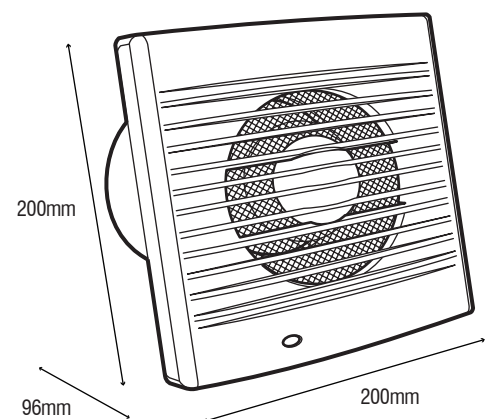

- Square design wall or window exhaust fan.
- High performance, long life motor
- Efficient extraction to remove moisture and steam
- Advanced PIR motion sensing.
- Sensor range of 120 degrees x 5 metres.
- New movement will restart the ON time (1 minute)
- Compact, low profile design
- Removable cover for easy cleaning
- Integrated fly-proof net to keep insects out.
- Includes 40cm 2-wire lead for hardwired installation.
- Fastening ring for window installation.

APPLICATIONS

- For bathrooms, laundry, kitchen, toilets to other spaces that require ventilation to the outside.

SENSA-FLOW EXHAUST FAN WITH SENSOR

TECHNICAL SPECIFICATIONS

Operating Voltage:	240V / 50Hz
Class:	Class II (2)
Motor Wattage:	18W
Motor Type:	Longlife Ball Bearing
Fan Size:	ø135mm
Air Extraction:	up to 320m ³ /hr (89l/sec)
Motion Detection:	Advanced PIR motion sensing
PIR Sensor Range:	5m
Cutout:	ø150mm
Outlet Diameter:	ø150mm
Warranty	3 year replacement
Standards:	

INSTALLATION

Must be installed by a licenced Electrician

	MODEL	COLOUR	DESCRIPTION	BOX SIZE	GROSS WEIGHT	BOX QTY	BARCODE/TUN
RETAIL BOX	19934/05	White	Sensa-Flow Exhaust Fan with Sensor	W210 x H215 x D115 mm	0.94 kg	1 pc	 9 312641 199342 >
OUTER BOX	19934/05	White	Sensa-Flow Exhaust Fan with Sensor	W425 x H450 x D590 mm	18.8 kg	20 pc	 19312641199349