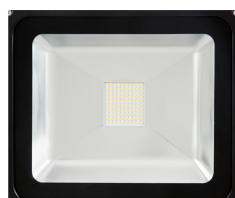

# AVENGER-II LED DIY FLOODLIGHT

<b>DIY</b>	<b>240V/ 50Hz</b>	<b>20W</b> 2000LM	<b>30W</b> 3000LM	<b>50W</b> 5000LM	<b>4200K</b> COLOUR TEMP.	<b>IP65</b> FLOOD LIGHT		<b>3YR</b> WARRANTY
		— 19665 —	— 19668 —	— 19670 —				

**An outside floodlight which provides bright, wide, even coverage to illuminate and protect your home. The Avenger-II floodlights are strong, water resistant and offer a simple and smart look.**

- Box style SMD LED floodlight with black painted outer casing and clear tempered safety glass lens.
- Features a hinge to direct light and simple and easy Do-It-Yourself installation.
- Available in range of watts: 20W, 30W and 50W LED Floodlights.
- Projects a broad beam of light.
- Great for use in entrances, patios, gardens, exterior walls and for lighting up walkways and large areas
- Latest in ultra-bright LED technology.
- Made from durable diecast aluminium.
- Light up the right area using the adjustable arm
- Quick and easy Do-It-Yourself installation
- Australian approved 1m cable and plug

## APPLICATIONS

- Large floodlight to light up driveways, outdoor entertaining or large areas.
- Suitable for residential and commercial applications

19665: 20W

19668: 30W

19670: 50W

# AVENGER-II LED DIY FLOODLIGHT