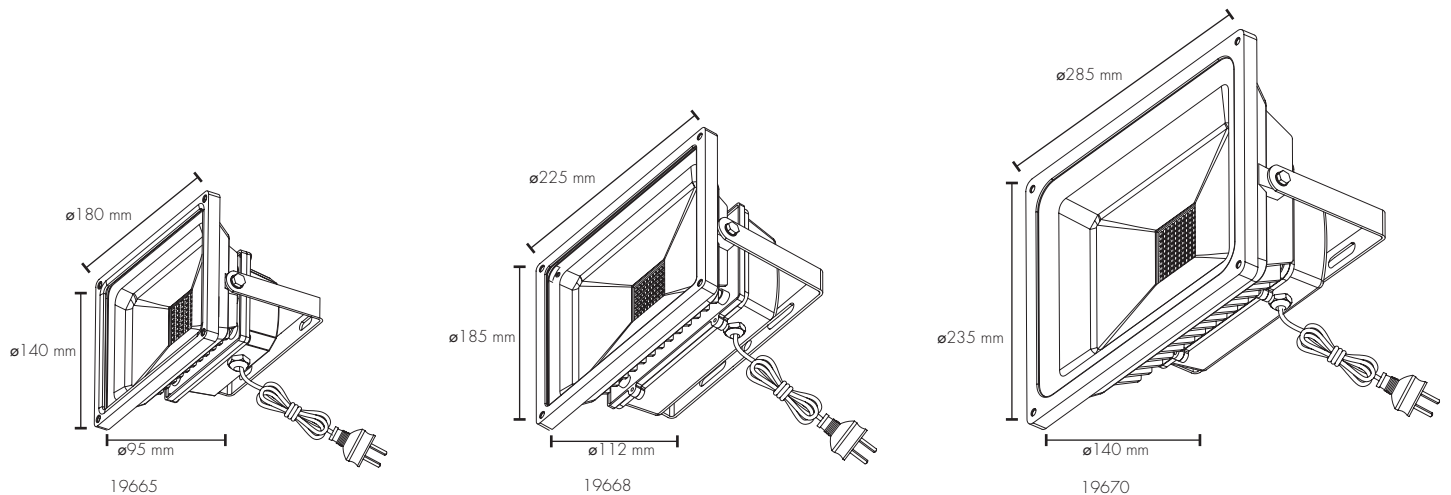

19665: 20W

AVENGER-II LED DIY FLOODLIGHT

TECHNICAL SPECIFICATIONS

Operating voltage:	240V / 50Hz
Class:	Class I (1)
Wattage:	19665: 20W 19668: 30W 19670: 50W
Lumens:	19665: 2000 lm 19668: 3000 lm 19670: 5000 lm
Colour Temperature:	4200K
Beam angle:	100 degrees
Plug and cord:	3-pin SAA approved, 1.0m length
Construction:	Powdercoated diecast aluminium (casing) Tempered glass (lens)
Ingress protection:	IP65 rated
Warranty:	3 year replacement
Standards:	

INSTALLATION

Do it yourself.

	MODEL	COLOUR	DESCRIPTION	BOX SIZE	GROSS WEIGHT	BOX QTY	BARCODE
RETAIL BOX	19665/06	Black	Avenger-II LED DIY Floodlight	W190 x H125 x D150 mm	1.14 kg	1 pc	 9 312641 196655 >
OUTER CTN	19665/06	Black	Avenger-II LED DIY Floodlight		6.84 kg	6pc	 19312641196652
RETAIL BOX	19668/06	Black	Avenger-II LED DIY Floodlight	W235 x H140 x D200 mm	1.66 kg	1pc	 9 312641 196686 >
OUTER CTN	19668/06	Black	Avenger-II LED DIY Floodlight		9.96 kg	6pc	 19312641196683
OUTER CTN	19670/06	Black	Avenger-II LED DIY Floodlight	W245 x H165 x D295 mm	2.5 kg	1pc	 9 312641 196709 >
RETAIL BOX	19670/06	Black	Avenger-II LED DIY Floodlight		10.00 kg	4pc	 19312641196706