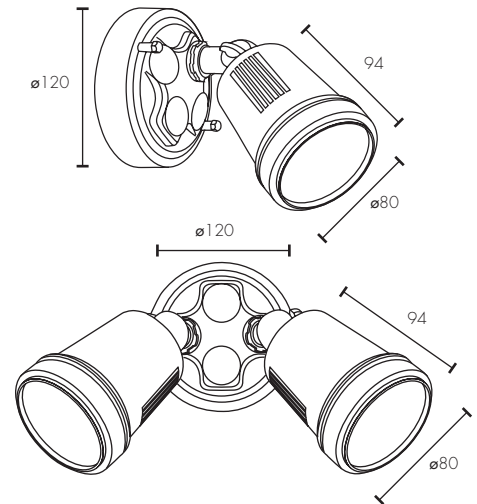

19242: BLACK

19239: SATIN NICKEL

19242: SATIN NICKEL

HUNTER-III LED FLOODLIGHT

TECHNICAL SPECIFICATIONS

Operating voltage:	240V / 50Hz
Class:	Class I (1)
Wattage:	19239: 11W 19242: 2 x 11W
Total Lumens:	19239: 750lm 19242: 1500lm
Colour Temperature:	4200K
Beam angle:	40 degrees
Construction:	Powdercoated diecast aluminium (casing) Tempered glass (lens)
Ingress protection:	IP44 rated
Warranty:	3 year replacement

INSTALLATION

Must be installed by a licensed electrician

	MODEL	COLOUR	DESCRIPTION	BOX SIZE	GROSS WEIGHT	BOX QTY	BARCODE/TUN
RETAIL BOX	19239/05	White	Hunter-III LED 1 Light Floodlight	W115 x H190 x D115 mm	0.56 kg	1 pc	9 312641 192398 >
OUTER CTN	19239/05	White	Hunter-III LED 1 Light Floodlight	W241 x H393 x D243 mm	4.5 kg	8 pc	19312641192395
RETAIL BOX	19239/06	Black	Hunter-III LED 1 Light Floodlight	W241 x H393 x D243 mm	0.55 kg	1 pc	9 312641 192404 >
OUTER CTN	19239/06	Black	Hunter-III LED 1 Light Floodlight	W115 x H190 x D115 mm	4.4 kg	8 pc	19312641192401
RETAIL BOX	19239/13	Satin Nickel	Hunter-III LED 1 Light Floodlight	W114 x H189 x D114 mm	0.50 kg	1 pc	9 312641 192411 >
OUTER CTN	19239/13	Satin Nickel	Hunter-III LED 1 Light Floodlight	W241 x H393 x D243 mm	4.0 kg	8 pc	19312641192418
RETAIL BOX	19242/05	White	Hunter-III LED 2 Light Floodlight	W160 x H190 x D115 mm	0.88 kg	1 pc	9 312641 192428 >
OUTER CTN	19242/05	White	Hunter-III LED 2 Light Floodlight	W250 x H390 x D340 mm	7.00 kg	8 pc	19312641192425
RETAIL BOX	19242/06	Black	Hunter-III LED 2 Light Floodlight	W160 x H185 x D115 mm	0.87 kg	1 pc	9 312641 192435 >
OUTER CTN	19242/06	Black	Hunter-III LED 2 Light Floodlight	W250 x H390 x D340 mm	7.00 kg	8 pc	19312641192432
RETAIL BOX	19242/13	Satin Nickel	Hunter-III LED 2 Light Floodlight	W160 x H185 x D115 mm	0.90 kg	1 pc	9 312641 192442 >
OUTER CTN	19242/13	Satin Nickel	Hunter-III LED 2 Light Floodlight	W250 x H390 x D340 mm	7.20 kg	8 pc	19312641192449