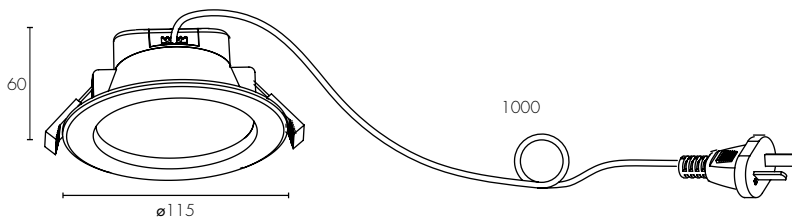

- Adjust the colour temperature and dim to suit.
- Change the colour temperature from a warm 3000K to a natural light 5000K.
- Provides a wide diffusion of clear, crisp light from an 9W LED light source.
- Fits in to standard 90mm cut-outs, perfect for new or retro-fit installations.
- Internal driver with flex & plug. (Total length 1.0 metre).
- Easy to connect, group and control downlights.
- Dimmable via app and/or voice control through Amazon Alexa, Google Assistant or Siri.
- Compatible with BrilliantSmart devices via automation & IFTTT.

SMART WiFi TRILOGY CCT DOWNLIGHT

TECHNICAL SPECIFICATIONS

Operating voltage:	220-240V / 50Hz
Class:	Class II (2)
Wattage:	9W Total
Lumens:	750 Max Lumens
Colour temperature:	Change colour temperature between 3000K and 5000K
Beam angle:	100 degrees
Colour rendering index:	≥81
Power factor:	≥0.8
Dimmable:	Yes via App
Rated lifetime:	30,000hrs @25°C Ambient (When covered with thermal insulation)
Cutout size:	ø90mm
Ingress protection:	IP44 rated (front face only)
Construction:	Polycarbonate with PS diffuser
Plug & cord:	2-pin SAA approved, 1.0m length
Warranty:	5 year replacement
WiFi Info:	IEEE802.11b/g/n, 2.4GHz Mac Encryption; WEP/WAPI/TKIP/AES
Device Requirements:	iOS 8.0 or higher, Android 4.1 or higher
Standards:	AS/NZS 60598.1 AS/NZS 60598.2.2

INSTALLATION

Must be installed by a licensed electrician

ACCESSORIES

sold separately

Facia Ring	20429SP001/06 black
	20429SP001/13 brushed chrome

	MODEL	COLOUR	DESCRIPTION	BOX SIZE	GROSS WEIGHT	BOX QTY	BARCODE/TUN
RETAIL BOX	20695/05	White	Smart WiFi Trilogy CCT Downlight	W140 x H85 x D113 mm	0.35 kg	1 pc	9 312641 206958 >
OUTER CTN	20695/05	White	Smart WiFi Trilogy CCT Downlight	W395 x H260 x D265 mm	7.60 kg	20 pc	19312641206955