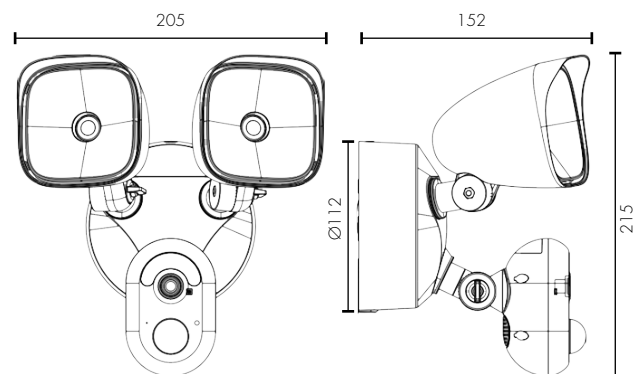

ALLY SECURITY LIGHT & SMART WiFi CAMERA

TECHNICAL SPECIFICATIONS

Operating voltage:	220-240V / 50Hz
Class:	Class II (2)
Wattage:	2 x 10W (20W Total)
Lumens:	2000 Total Lumens
Light Temperature:	4000°K (Cool White)
Audio:	Two-way audio
Video resolution:	2MP, 1080P (1980 x 1080 pixels), 24fps
Field of view:	110 degree wide viewing angle
Motion detection:	Advanced PIR motion sensing
Operation Modes:	Programmable via app
PIR sensitivity:	Programmable via app
PIR range:	10m x 150 degrees
Night vision distance:	Up to 5m
Light brightness:	1% - 100%
Light time on:	5 sec to 10 min Manual override (off-3hrs-6hrs-Day to Day)
Lux sensitivity:	0 to 2000Lx
Construction:	Durable ABS with Polycarbonate
Ingress protection:	IP44 rated (Indoor & under cover outdoor)
Memory:	Micro SD card slot (128GB max, not included), rolling * Do not exceed Ultra class 10. <i>EXTREME cards will not allow playback.</i>
Warranty:	2 year replacement
WiFi Info:	IEEE802.11b/g/n, 2.4GHz Mac Encryption; WEP/WAPI/TKIP/AES
Device Requirements:	iOS 8.0 or higher, Android 4.1 or higher
Standards:	AS/NZS 60598.1:2017+A2:2020 AS/NZS 60598.2.5:2018 AS/NZS 61347.1:2016+A1:2018 ANZS 61058.1:2008 AS/NZS 62368.1:2018

INSTALLATION

Must be installed by a licensed electrician

	MODEL	COLOUR	DESCRIPTION	BOX SIZE	GROSS WEIGHT	BOX QTY	BARCODE/TUN
RETAIL BOX	21891/06	Black	Ally Security Light & WiFi Camera	W190 x H215 x D164 mm	0.92 kg	1 pc	 9 312641 218913 >
OUTER CTN	21891/06	Black	Ally Security Light & WiFi Camera		3.9 kg	4 pc	 19312641218910