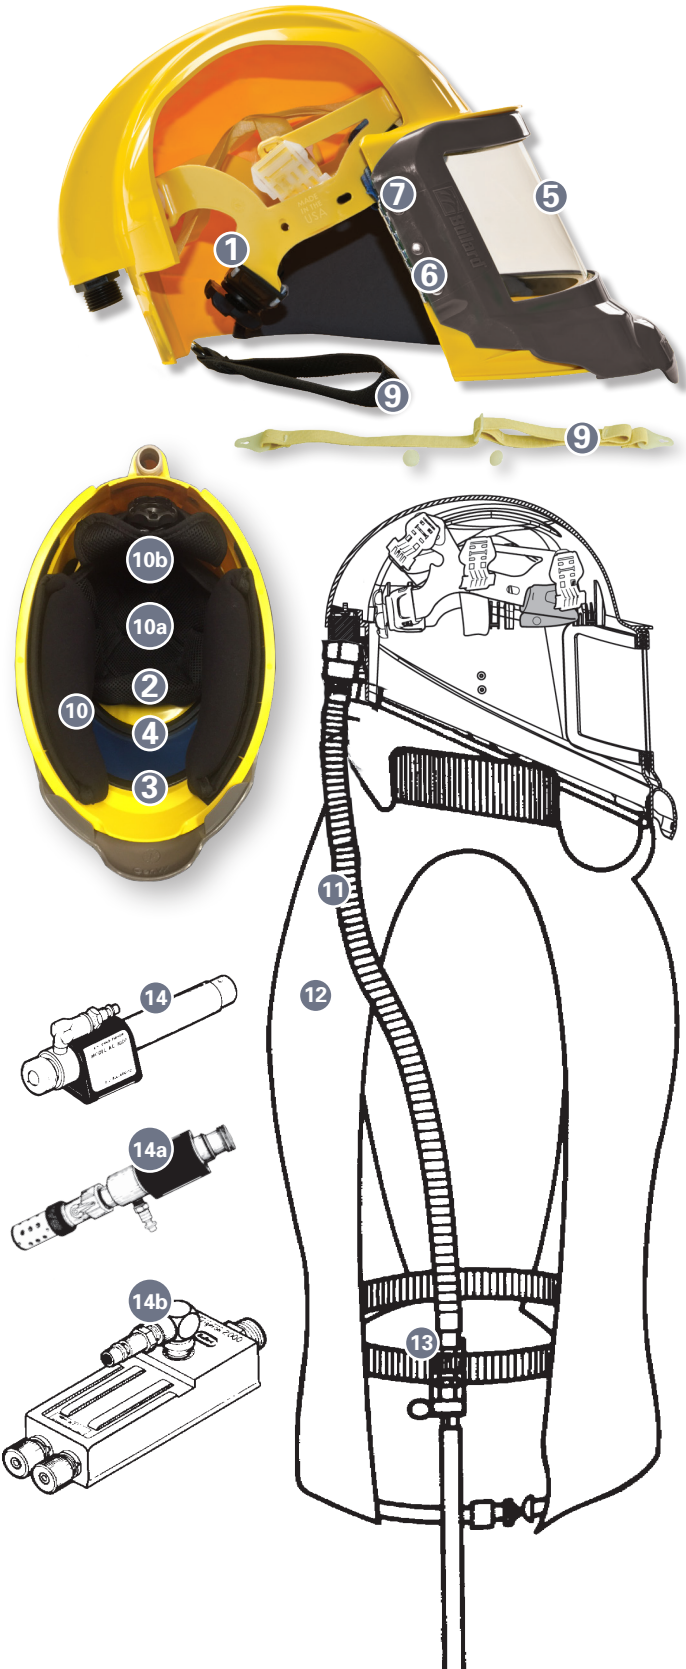

# GVX Parts List

1	GVXRT	Suspension Head Band Ratchet
1a	GVXPL	Suspension Head Band Pinlock
2	RBPCOTTON	Brow Pad - Cotton
2a	RBVINYL	Brow Pad - Vinyl
2b	RBPCOOL	Brow Pad - Polartec Cooling
3	GVXIG	Inner Gasket
4	GVXIL	Inner Lens- .040" Thick - Clear, Pkg.25
4a	BGVXIL	Inner Lens- .040" Thick - Clear, 8 packs of 25
5	GVXOL15	Outer Lens - .015" Thick - Clear, Pkg.50
5a	BGVXOL15	Outer Lens - .015" Thick - Clear, 10 packs of 25
5b	GVXOL40	Outer Lens - .040" Thick - Clear, Pkg.25
5c	BGVXOL40	Outer Lens - .040" Thick - Clear, 8 packs of 25
5d	GVXOLT	Outer Lens - Smoke Shaded - Pkg.25
5e	GVXOLG	Outer Lens - Green Shaded - Pkg.25
5f	GVXPLC	Outer Lens Covers -Perforated, Clear, Pkg.25
5g	BGVXPLC	Outer Lens Covers- Perforated, Clear, 10 packs of 25
6	GVXDMK	Door Maintenance Kit
7	GVXHP	Hinge Pin
8	GVXCS	Chin Strap - Pkg.10 (not shown)
9	GVXCA	Carry Strap
10	GVXCP	Comfort Pad - Cheek, 1-pair
10a	GVXRTCP	Comfort Pad- Crown
10b	GVXRTRC	Comfort Pad -Ratchet
10c	CMFRTKIT	Comfort Pad - Crown and Ratchet
11	GVXBT	Breathing Tube
11a	GVXBTS	Breathing Tube - Short
11b	88BTA	Breathing Tube Adaptor Kit to Use with 88VX
11c	GVXBTW	Breathing Tube Washer - Red
11d	GVXCT	Breathing Tube Connector Kit
12	28VX	Cape - 28" Snap Hooks Nylon - Grey
12a	38VX	Cape - 38" Snap Hooks Nylon - Grey
12b	PKVX	Cape - 38" LG Belt Straps Nylon - Grey
12c	PKXLVX	Cape - 38" XL Belt Straps Nylon - Grey
12d	GGVX	Cape - 38" Golden Gate Cap Sleeves Cinch Straps Nylon - Grey
13	F40	Flow Control - Adjustable Flow Control - Industrial Interchange Hansen *If no Cool Tube or Hot/Cool Tube is used
14	AC1000	Cool Tube
14a	HC2400	Hot/Cool Tube
14b	FRIGITRON 2000	Frigirton Cool Tube