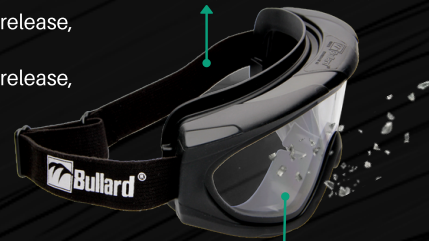

- SG2FRCAFHO SG2FR, Hi-Viz Orange Fire Retardant Frame & Headband with Bullard logo without quick release, Double Lens - Clear UV385 HC/ Clear UV400 Acetate AF lens
- SG2FRSAFHO SG2FR, Hi-Viz Orange Fire Retardant Frame & Headband with Bullard logo without quick release, Double Lens - Smoke UV385 HC/ Smoke UV400 Acetate AF lens
- SG2FRCAFHBK SG2FR, Black Fire Retardant Frame & Headband with Bullard logo without quick release, Double Lens - Clear UV385 HC/ Clear UV400 Acetate AF lens
- SG2FRSAFBK SG2FR, Black Fire Retardant Frame & Headband with Bullard logo without quick release, Double Lens - Smoke UV385 HC/ Smoke UV400 Acetate AF lens
- SG2FRCAFHONL SG2FR, Hi-Viz Orange Fire Retardant Frame & Headband with NO logo without quick release, Double Lens - Clear UV385 HC/ Clear UV400 Acetate AF lens
- SG2FRSAFHONL SG2FR, Hi-Viz Orange Fire Retardant Frame & Headband with NO logo without quick release, Double Lens - Smoke UV385 HC/ Smoke UV400 Acetate AF lens
- SG2FRCAFBNL SG2FR, Black Fire Retardant Frame & Headband with NO logo without quick release, Double Lens - Clear UV385 HC/ Clear UV400 Acetate AF lens
- SG2FRSAFBNL SG2FR, Black Fire Retardant Frame & Headband with NO logo without quick release, Double Lens - Smoke UV385 HC/ Smoke UV400 Acetate AF lens

Easily detachable design on headband