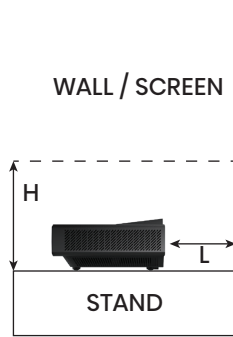

Power	Power Consumption	200W	
	Standby Consumption	<0.5W	
	Power Supply	AC 120V, 60Hz	
Ports	HDMI	2x HDMI 2.1	
	HDMI ARC, CEC	1x (eARC on HDMI port 2)	
	USB	1x USB 3.0, 1x USB 2.0	
	RF Antenna	1x	
	Ethernet (LAN)	1x	
	Digital Audio Output	1x Optical	
	Analog Audio Output	1x	
Other Features	Chassis Color	Slate Grey	
	Gaming Input Lag	~30 ms	
	Parental Controls	Yes	
	Closed Caption	Yes	
	Sleep Timer	Yes	
	Eye Safety	Yes	
	MEMC	Yes	
	Remote Finder	Yes	
	WiSA Ready	Yes	
	Accessories	Remote	Yes, voice remote with backlight
Quick Start Guide / Manual		QSG in box, Manual online	
Power Cable		Yes	
Cleaning Kit		Yes	
Warranty	Warranty	2 Years	
	UPC	888143012704	

Throw Distance Chart

Image Size	L	H
90"	10 3/4"	14"
100"	12 3/4"	15"
110"	14 3/4"	16"
120"	16 3/4"	17"
130"	19 1/3"	18 3/4"

All product, product specifications, and data are subject to change without notice to improve reliability, function, design or otherwise. Release 011822.

All trademarks and logos used herein are the property of their respective owners. Copyright © 2022 Hisense USA, All rights reserved.