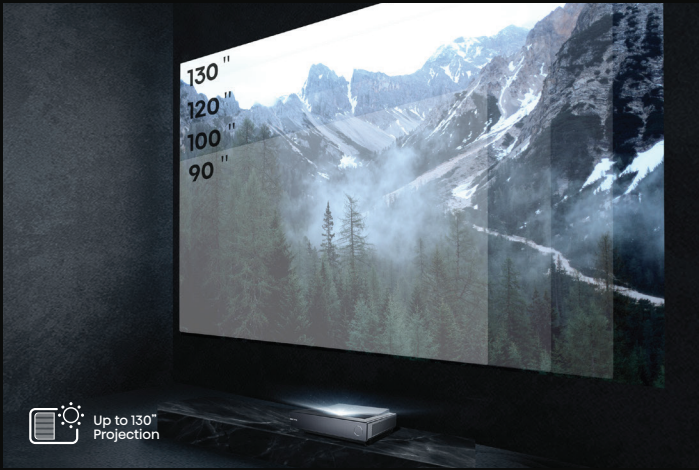

PX1-PRO TRICHROM 90"-130"

Triple-Laser UST Built for Home Theater

The PX1-PRO features the award-winning TriChroma laser engine to achieve full coverage of the BT.2020 color space for a true-to-life picture. With its Digital Lens Focus the PX1-PRO delivers a razor-sharp 4K image in sizes from 90 to 130-inches. Add to that premium features like eARC for lossless audio, Filmmaker Mode, Auto Low Latency Mode, and smart home integrations and you've got yourself an Ultra Short Throw brimming with entertainment potential.

- Red + Green + Blue Lasers
- 107% BT.2020 Color
- 90 to 130-inch Projection Size
- 2200 Lumens Brightness
- 4K Resolution, 60Hz Refresh
- HDR10 High Dynamic Range
- 30W Dolby Atmos® Sound
- High-Speed HDMI with eARC
- Android TV

107%
BT.2020 Color

1 Billion
Colors

Immersive Entertainment

Get ready to take movie night, your next streaming binge, or gaming with the boys to a whole new level. With Digital Lens Focus the PX1-PRO can project images from 90 to 130 inches with razor-sharp focus for maximum viewing immersion.

90" ~ 130"

Projection Size

Digital

Lens Focus

Perfect for Home Theater

At 2200 Lumens peak brightness, the PX1-PRO shines with brilliance so that everything you watch hits those sparkling highlights, voluminous colors, and deep blacks. PX1-PRO is perfect for home cinema, be it in the media room or dedicated theater room.