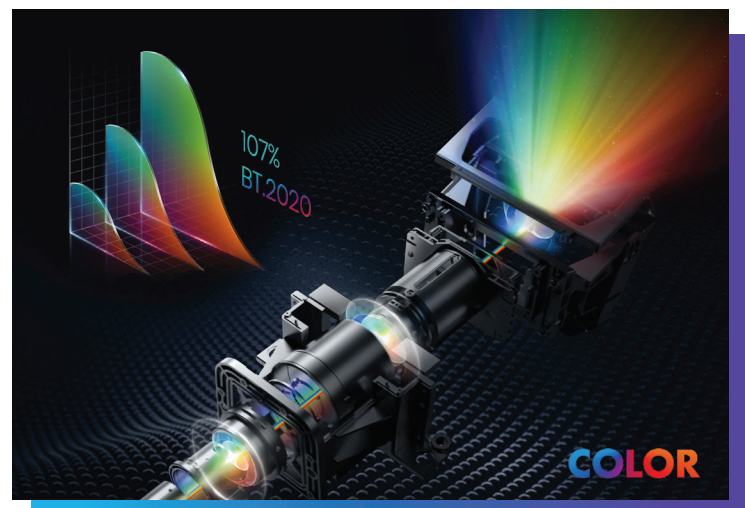

PX1-PRO TRICHROM 90"-130"

Triple-Laser UST Built for Home Theater

The PX1-PRO features the award-winning TriChroma laser engine to achieve full coverage of the BT.2020 color space for a true-to-life picture. With its Digital Lens Focus the PX1-PRO delivers a razor-sharp 4K image in sizes from 90 to 130-inches. Add to that premium features like eARC for lossless audio, Filmmaker Mode, Auto Low Latency Mode, and smart home integrations and you've got yourself an Ultra Short Throw brimming with entertainment potential.

- Red + Green + Blue Lasers
- 107% BT.2020 Color
- 90 to 130-inch Projection Size
- 2200 Lumens Brightness
- 4K Resolution, 60Hz Refresh
- HDR10 High Dynamic Range
- 30W Dolby Atmos® Sound
- High-Speed HDMI with eARC
- Android TV

3 Pure Color Lasers

TriChroma really is R, G, B-eautiful. The PX1-PRO uses pure red, green, and blue lasers to achieve new levels of color performance, reaching 107% of the BT.2020 color space - that's color you've never seen on a display before.

107%
BT.2020 Color

1 Billion
Colors

Immersive Entertainment

Get ready to take movie night, your next streaming binge, or gaming with the boys to a whole new level. With Digital Lens Focus the PX1-PRO can project images from 90 to 130 inches with razor-sharp focus for maximum viewing immersion.