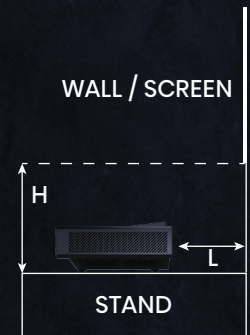

Throw Distance Chart

Image Size	L	H
100"	12 3/4"	15"
110"	14 3/4"	16"
120"	16 3/4"	17"