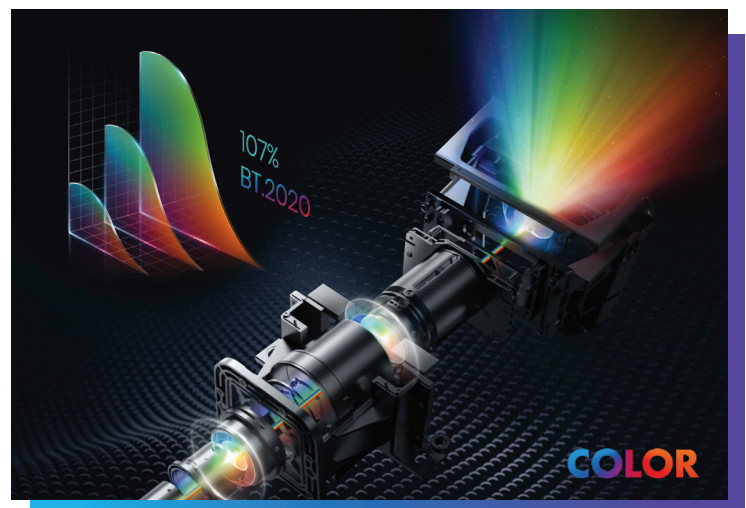

PX1 100"-120"

Triple-Laser UST Built for Home Cinema

The PX1 features the award-winning triple-laser TriChroma laser engine to achieve full coverage of the BT.2020 color space for a true-to-life picture. With Variable Focus the PX1 delivers a razor-sharp 4K image in sizes from 100 to 120-inches. And with premium features like eARC for lossless audio, Filmmaker Mode, and Auto Low Latency Mode, the PX1 is an Ultra Short Throw projector brimming with immersive entertainment potential.

3 Pure Color Lasers

TriChroma really is R, G, B-eautiful. The PX1 uses pure red, green, and blue lasers to achieve new levels of color performance, reaching 107% of the BT.2020 color space - that's color you've never seen on a display before.

107%

BT.2020 Color

1 Billion

Colors

Immersive Entertainment

Get ready to take movie night, your next streaming binge, or gaming with the boys to a whole new level. With Variable Focus the PX1 can project images from 100 to 120 inches with razor-sharp focus for maximum viewing immersion.

100" ~ 120"

Projection Size

Variable

Focus

Incredible Clarity and Contrast

4K Ultra HD produces over 8 million pixels to create extreme clarity across an extra-large projection. High Dynamic Range expands color and contrast so you can enjoy a stunningly vibrant picture with incredible depth and detail.