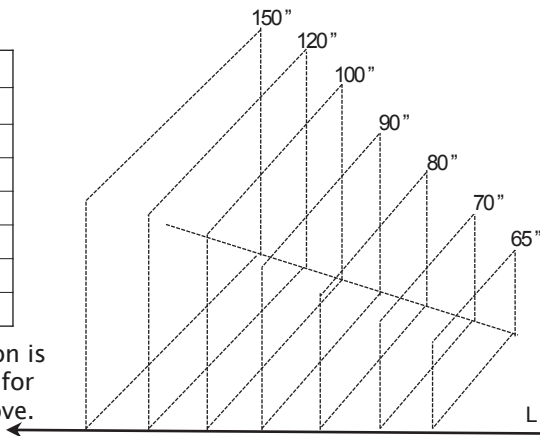

USB 2.0

1x

Digital Audio Out

1x

LAN Ethernet

CI Laser Mini

Physical	Dimensions	9.7" x 7.1" x 8.5" (W x H x D)
	Weight	10.1 lbs
	Packaged Dimensions	15.4" x 14.1" x 13.8" (W x H x D)
	Packaged Weight	19 lbs
Picture	Projection Size	65"-300"
	Brightness	1600 ANSI Lumens
	Resolution / Refresh Rate	4k @ 60Hz
	Color Space	110%BT.2020
	Contrast Ratio	2,000,000:1 (dynamic)
	HDR	HDR10, Dolby Vision, HLG
	Light Source	Red + Green + Blue Trichroma Laser
	Laser Life	25,000+ Hours
	Throw Ratio	1.2:1
	Chipset	0.47" DMD
Audio	Audio Output Power	20W (JBL)
	Surround Sound	Dolby Atmos, Dolby Digital
Smart Features	Smart TV Platform	VIDAA OS
	App Store	VIDAA App Store
	Streaming Services	Netflix, Amazon Prime Video, YouTube, Disney+
	Voice Assistant	Amazon Alexa, VIDAA Voice
	Screen Mirroring	Airplay2, Miracast
Connectivity	Wi-Fi	Yes, 802.11a/b/g/n/ac/ax, WiFi 6e
	Bluetooth	Yes
	Wired Ethernet	Yes

Throw Distance Chart

Image Size	L
65"	68"
70"	73"
80"	84"
90"	94"
100"	105"
120"	126"
150"	157"

Remarks: A 5% deviation is considered acceptable for the measurements above.

All product, product specifications, and data are subject to change without notice to improve reliability, function, design or otherwise. Release 120321.