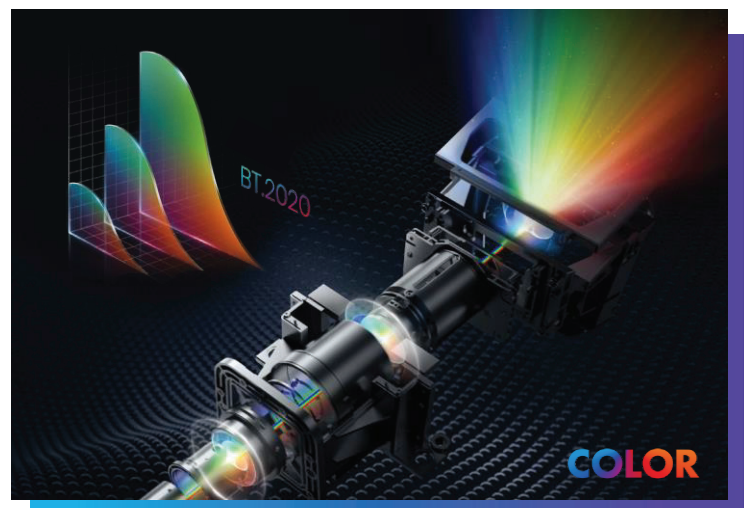

C1 TriChroma Laser Mini Projector

The C1 projector's impressive color space of 110% BT.2020 is a testament to its remarkable TriChroma laser engine that surpasses industry standards. With the Digital Lens Focus feature, the image is always crisp and clear, regardless of size, ranging from 65-inch to a massive 300-inch. Thanks to its Auto Magic AI adjustment, setup is a breeze. To top it off, the C1 is certified by Dolby Vision and Dolby Atmos, powered by JBL Audio Solution, providing an immersive viewing experience that maximizes its potential for entertainment.

- Red + Green + Blue Trichroma Lasers
- 110% BT.2020 Color Space
- 65 to 300-inch Projection Size
- 1600 ANSI Lumens Brightness
- 4K Resolution, 60Hz Refresh
- Dolby Vision HDR
- 20W Dolby Atmos® Sound
- Ultra High-Speed HDMI with eARC
- VIDAA TV

3 Pure Color Lasers

TriChroma really is R, G, B-eautiful. The C1 uses pure red, green, and blue lasers to achieve new levels of color performance, reaching 110% of the BT.2020 color space - that's color you've never seen on a display before.

110%

BT.2020 Color Space

1.07 Billion

Colors