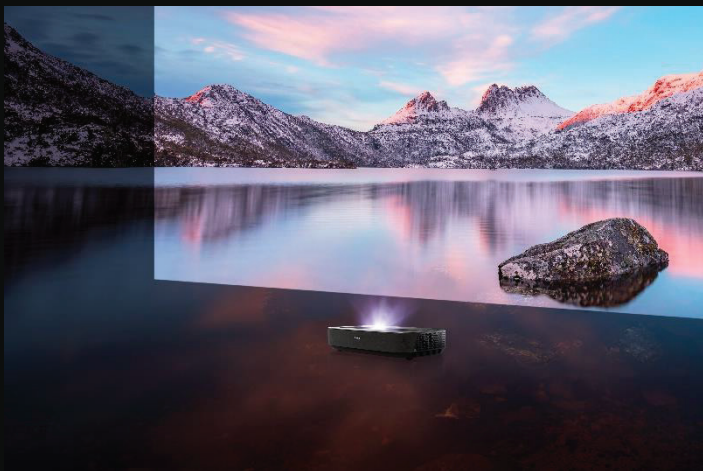

Perfect for Home Theater

At 2200 ANSI Lumen peak brightness, the PL1 shines with brilliance so that everything you watch hits those sparkling highlights, voluminous colors, and deep blacks. PL1 is perfect for home cinema, be it in the media room or dedicated theater room.

2200

ANSI Lumens

2,000,000:1

Dynamic Contrast

Cinematic Audio-Visual Enjoyment

Enjoy an authentic movie experience with cinema's leading technologies. Dolby Vision HDR dynamically optimizes color, contrast and brightness, so you can watch each scene as the creator intended. And with the sensation of sound moving all around and above you, Dolby Atmos helps you feel like you're right inside the action.

Dolby Vision Atmos

Top-Firing Speakers