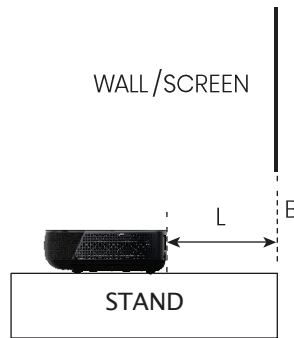

Power	Power Consumption	300W
	Standby Consumption	<0.5W
	Power Supply	AC 120V, 60Hz
Ports	HDMI	2xHDMI2.1(ALLM)
	HDMI ARC, CEC	eARC, CEC
	USB	1x USB 3.0, 1x USB 2.0
	RF Antenna	No
	Ethernet (LAN)	1x
	Digital Audio Output	1x Optical
Other Features	Analog Audio Output	1x
	Console Color	Graphite
	Sleep Timer	Yes
	Eye Safety	Yes
	MEMC	Yes
	Remote Finder	Yes
Accessories	WISA Ready	Yes
	Remote	Yes, voice remote with backlight
	Quick Start Guide / Manual	QSG in box, Manual online
	Power Cable	Yes
	Cleaning Kit	Yes
Warranty	2 Years limited Warranty	
UPC / EAN	UPC:888143015644 EAN:6942147487778	

Throw Distance Chart

Image Size	L(inch)	B(inch)
80"	8.46"	12.28 "
90"	10.19"	13.85 "
100"	12.52"	15.03 "
110"	14.72"	16.22"
120"	16.88"	17.40"

Remarks: A 5% deviation is considered acceptable for the measurements above.

All product, product specifications, and data are subject to change without notice to improve reliability, function, design or otherwise. Release 120321.

All trademarks and logos used herein are the property of their respective owners. Copyright © 2022 USA All rights reserved.