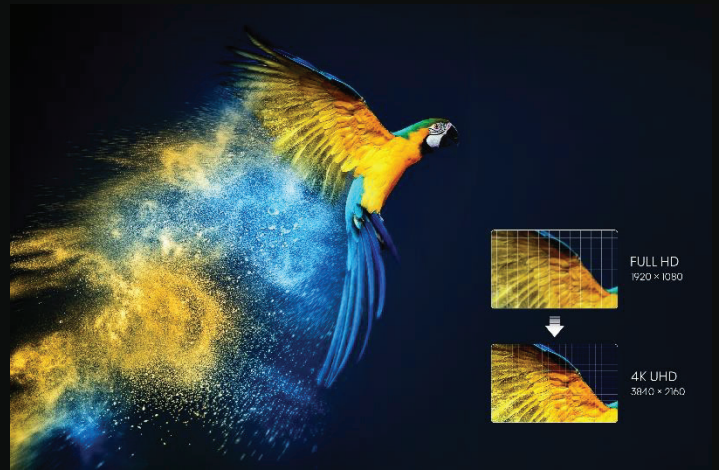

- X-Fusion™ Laser Technology
- Ultra Short Throw Technology
- 80 to 120-inch Projection Size
- 2200 ANSI Lumen Brightness
- 4K Resolution
- Dolby Vision® HDR
- Dolby Atmos® & Top-Firing Speaker
- Ultra High-Speed HDMI with eARC
- Google TV

## X-Fusion™ Laser Technology

X-Fusion™ technology utilizes a precise source delivering sharper images, more natural colors, and 25,000+ hours of entertainment..

85%

DCHP3

1.07 Billion

Colors

## Immersive Entertainment

Get ready to take movie night, your next streaming binge, or gaming with the boys to a whole new level. With Digital Lens Focus the PL1 can project images from 80 to 120 inches with razor-sharp focus for maximum viewing immersion.