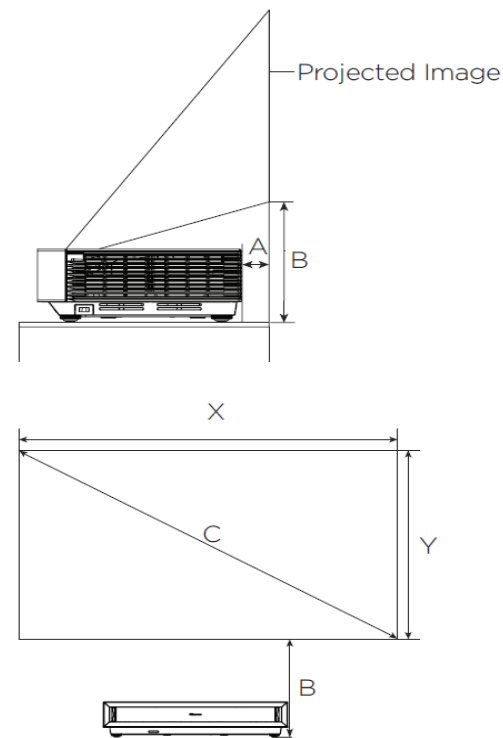

Power	Power Consumption	250W
	Standby Consumption	<0.5W
	Power Supply	AC 120V, 60Hz
Ports	HDMI	2x HDMI 2.1 (ALLM), 1x HDMI 2.0
	HDMI ARC, CEC	Yes (eARC on HDMI port 3)
	USB	1x USB 3.0, 1x USB 2.0
	RF Antenna	No
	Ethernet (LAN)	1x
	Digital Audio Output	1x Optical
Other	Analog Audio Output	1x
	Console Color	Gray
	Sleep Timer	Yes
	Eye Protection	Yes
	HSR240	Yes
	Remote Finder	Yes
	Sound Send	Yes
	IMAX Enhanced	Yes
	Control4 Compatible	Yes
	3D Ready	Active
Accessories	Remote/Battery	Voice remote with backlight/AAA*2
	Quick Start Guide / Manual	QSG in box, Manual online
	Power Cable	Yes
	Cleaning Kit	Yes
Warranty	Warranty	2 Years limited Warranty
	UPC / EAN	UPC: 888143019345 EAN: 6942351408262

Throw Distance Chart

C		X		Y		A		B	
(mm)	(inch)	(mm)	(inch)	(mm)	(inch)	(mm)	(inch)	(mm)	(inch)
2032	80	1771	69.7	996	39.2	119	4.7	326	12.8
2286	90	1993	78.4	1121	44.1	167	6.6	358	14.1
2540	100	2214	87.2	1245	49.0	216	8.5	389	15.3
2794	110	2435	95.9	1370	53.9	265	10.4	420	16.6
3048	120	2657	104.6	1494	58.8	314	12.3	452	17.8
3302	130	2878	113.3	1619	63.7	362	14.3	483	19.0
3556	140	3100	122.0	1743	68.6	411	16.2	515	20.3
3810	150	3321	130.7	1868	73.5	460	18.1	546	21.5

Remarks: A 5% deviation is considered acceptable for the measurements above.

All product, product specifications, and data are subject to change without notice to improve reliability, function, design or otherwise. Release 120321.

All trademarks and logos used herein are the property of their respective owners. Copyright © 2022 USA All rights reserved.