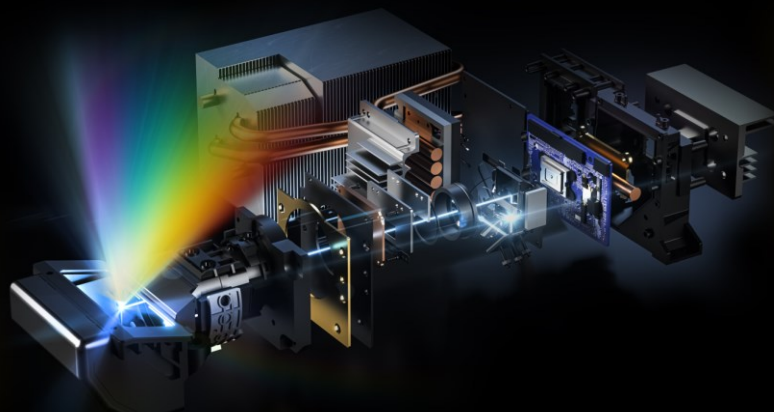

Hisense

LC LASER cinema

PX3-PRO

LASER LIGHTS. CINEMATIC NIGHTS

80" - 150"

Triple-Laser UST Built for Home Theater

The PX3-PRO features the award-winning TriChroma laser engine to achieve full coverage of the BT.2020 color space for a true-to-life picture. With its Digital Lens Focus the PX3-PRO delivers a razor-sharp 4K image in sizes from 80 to 150-inches. Add to that premium features eARC for lossless audio, Dolby Vision & Atmos, Filmmaker Mode, and smart home integrations and you've got yourself an Ultra Short Throw brimming with entertainment potential.

- Red + Green + Blue Triple Laser
- 3000 ANSI Lumen Brightness
- 80 to 150-inch Projection Size
- Over 25,000 hours lifespan
- 110% BT.2020 Super Wide Color Gamut
- 3000:1 High Contrast Ratio
- 50W audio by Harmon Kardon
- Dolby Vision® and Dolby Atmos®
- Designed for XBOX
- IMAX Enhanced and HDR10+ Certified
- Active 3D
- Built-In Google TV with Netflix

LPU™ Technology

LPU™ DIGITAL LASER ENGINE

Experience the most advanced pure triple laser light source (Red, Blue, and Green), crafted by Hisense LPU™ Technology. Pro Laser Engine introduces ultra-realistic colors and unparalleled immersion with super wide color gamut and super high color accuracy, while real-time Pro AI Algorithms enhance brightness, fine tune contrast, and eliminate noise, for the all-encompassing upgrade on visuals.

A BOUNDLESS WORLD OF WOW

Utilizing Ultra Short Throw Technology, the PX3-PRO creates vivid, lifelike images, from 80 inches to a giant 150 inches. Just place the console at the right distance from your wall to deliver the perfectly sized picture for your room, even in a compact space.