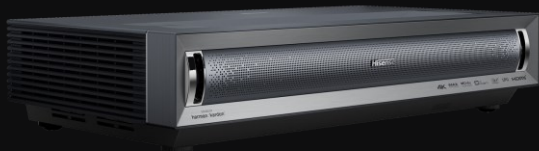

Hisense

LC LASER cinema

PX3-PRO

LASER LIGHTS. CINEMATIC NIGHTS

80" - 150"

Triple-Laser UST Built for Home Theater

The PX3-PRO features the award-winning TriChroma laser engine to achieve full coverage of the BT.2020 color space for a true-to-life picture. With its Digital Lens Focus the PX3-PRO delivers a razor-sharp 4K image in sizes from 80 to 150-inches. Add to that premium features eARC for lossless audio, Dolby Vision & Atmos, Filmmaker Mode, and smart home integrations and you've got yourself an Ultra Short Throw brimming with entertainment potential.

- Red + Green + Blue Triple Laser
- 3000 ANSI Lumen Brightness
- 80 to 150-inch Projection Size
- Over 25,000 hours lifespan
- 110% BT.2020 Super Wide Color Gamut
- 3000:1 High Contrast Ratio
- 50W audio by Harmon Kardon
- Dolby Vision® and Dolby Atmos®
- Designed for XBOX
- IMAX Enhanced and HDR10+ Certified
- Active 3D
- Built-In Google TV with Netflix