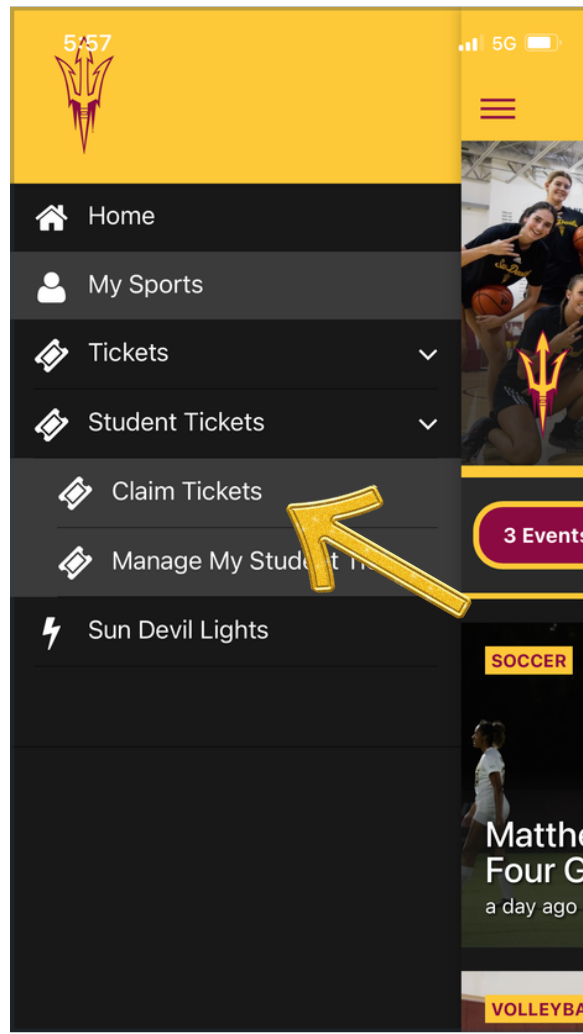

Download the Game Day app from the app store.

- * Open the app.
- * Tap the menu in the upper left corner.
- * Tap student tickets.
- * Tap claim tickets.

* Follow the login instructions.

* To login or to confirm you already have an account, tap the profile icon at the top, right of the screen.

- * Once logged in, tap the menu in the upper left corner again.
- * Tap claim tickets.
- * Tap on a sport.

*Scroll to see available tickets

* Select one student pass

Tap "Add to Cart" (you will not be charged)

Tap the cart icon on upper right to open cart.

Shopping Cart

Review the items added in your shopping cart below and proceed to checkout in order to confirm them. Grad students can select Section 1 or the South Inferno, not both. Click the Trash can icon to delete the option you do not want.

Tap "View in Wallet" to confirm the ticket is in your mobile wallet. Always move your ticket to the mobile wallet to avoid delays while scanning in at the stadium.