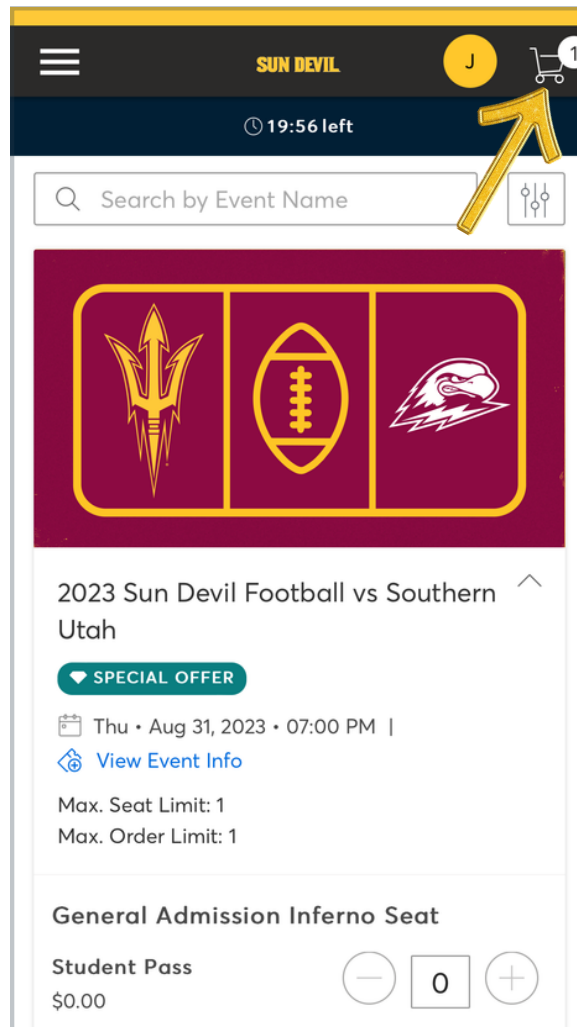

Download the Game Day app from the app store.

- * Open the app.
- * Tap the menu in the upper left corner.
- * Tap student tickets.
- * Tap claim tickets.

* Follow the login instructions.

* To login or to confirm you already have an account, tap the profile icon at the top, right of the screen.

- * Once logged in, tap the menu in the upper left corner again.
- * Tap claim tickets.
- * Tap on a sport.

*Scroll to see available tickets

* Select one student pass

Tap "Add to Cart" (you will not be charged)

Tap the cart icon on upper right to open cart.

Shopping Cart

Review the items added in your shopping cart below and proceed to checkout in order to confirm them. Grad students can select Section 1 or the South Inferno, not both. Click the Trash can icon to delete the option you do not want.