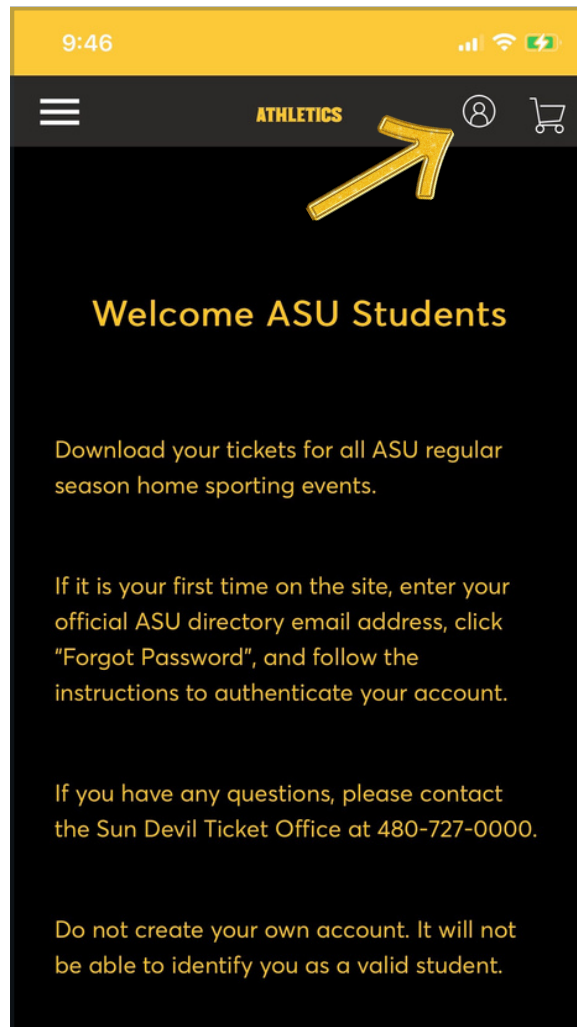

Download the Game Day app from the app store.

- * Open the app.
- * Tap the menu in the upper left corner.
- * Tap student tickets.
- * Tap claim tickets.

* Follow the login instructions.

* To login or to confirm you already have an account, tap the profile icon at the top, right of the screen.

- * Once logged in, tap the menu in the upper left corner again.
- * Tap claim tickets.
- * Tap on a sport.

*Scroll to see available tickets

* Select one student pass

Tap "Add to Cart" (you will not be charged)