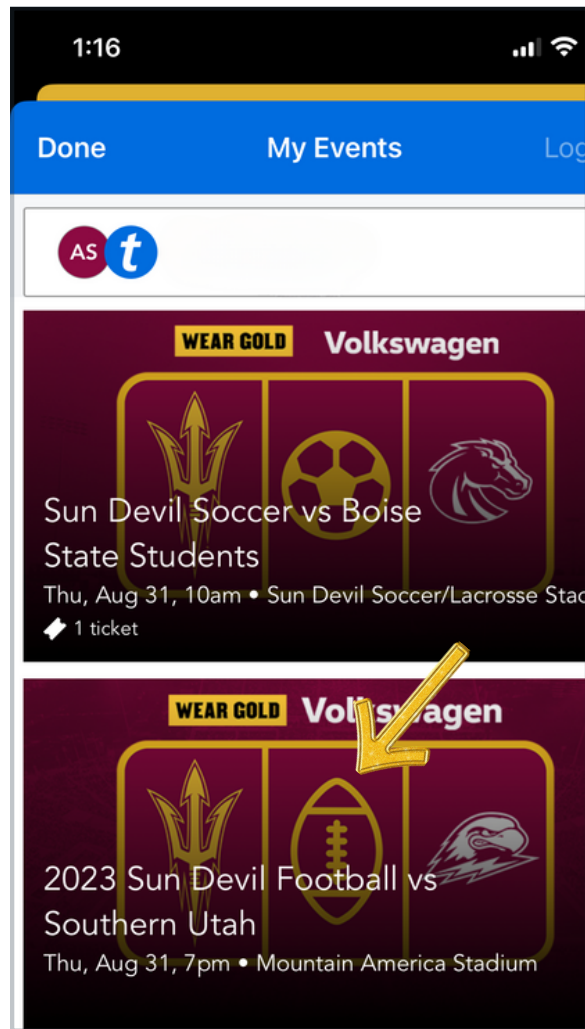

Page 9 of 14

Thank you for your order

You have purchased your tickets successfully!

Below are the details of your order. A confirmation and receipt has been sent to your email

[Go back to My Events](#)

2023 Sun Devil Football vs

Make sure you receive this confirmation page.

- * To view and save your ticket to your mobile wallet, tap on the menu in the upper left.
- * Tap manage student tickets.

Tap on an individual ticket.

Tap "Add to Wallet."