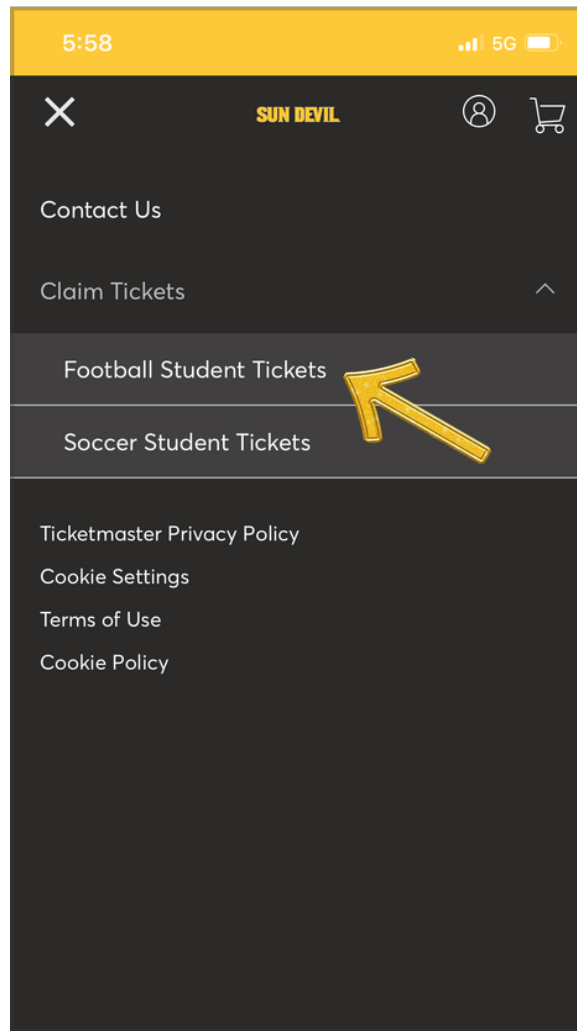

Download the Game Day app from the app store.

- * Open the app.
- * Tap the menu in the upper left corner.
- * Tap student tickets.
- * Tap claim tickets.

* Follow the login instructions.

* To login or to confirm you already have an account, tap the profile icon at the top, right of the screen.

- * Once logged in, tap the menu in the upper left corner again.
- * Tap claim tickets.
- * Tap on a sport.

*Scroll to see available tickets

* Select one student pass

Tap "Add to Cart" (you will not be charged)

Tap the cart icon on upper right to open cart.

Shopping Cart

Review the items added in your shopping cart below and proceed to checkout in order to confirm them. Grad students can select Section 1 or the South Inferno, not both. Click the Trash can icon to delete the option you do not want.