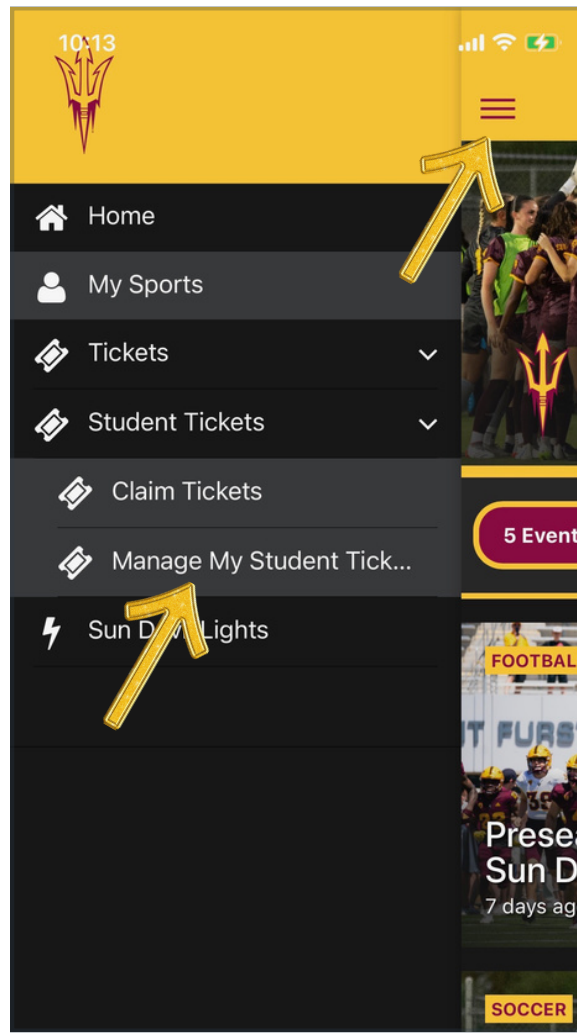

Page 9 of 14

Thank you for your order

You have purchased your tickets successfully!

Below are the details of your order. A confirmation and receipt has been sent to your email

[Go back to My Events](#)

2023 Sun Devil Football vs

Make sure you receive this confirmation page.

- * To view and save your ticket to your mobile wallet, tap on the menu in the upper left.
- * Tap manage student tickets.

Tap on an individual ticket.

Tap "Add to Wallet."