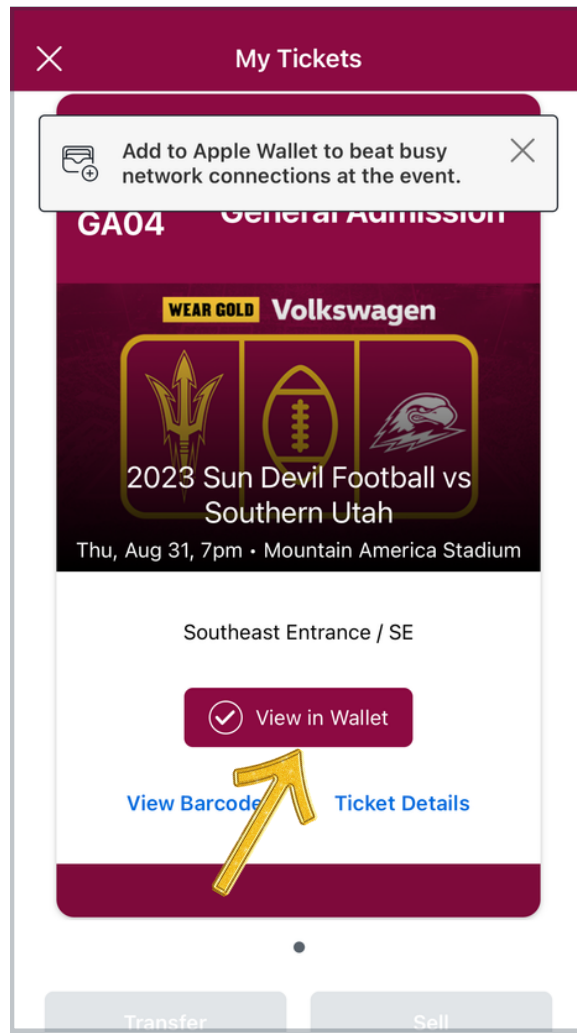

Make sure you receive this confirmation page.

- * To view and save your ticket to your mobile wallet, tap on the menu in the upper left.
- * Tap manage student tickets.

Tap on an individual ticket.

Tap "Add to Wallet."

Tap "View in Wallet" to confirm the ticket is in your mobile wallet. Always move your ticket to the mobile wallet to avoid delays while scanning in at the stadium.