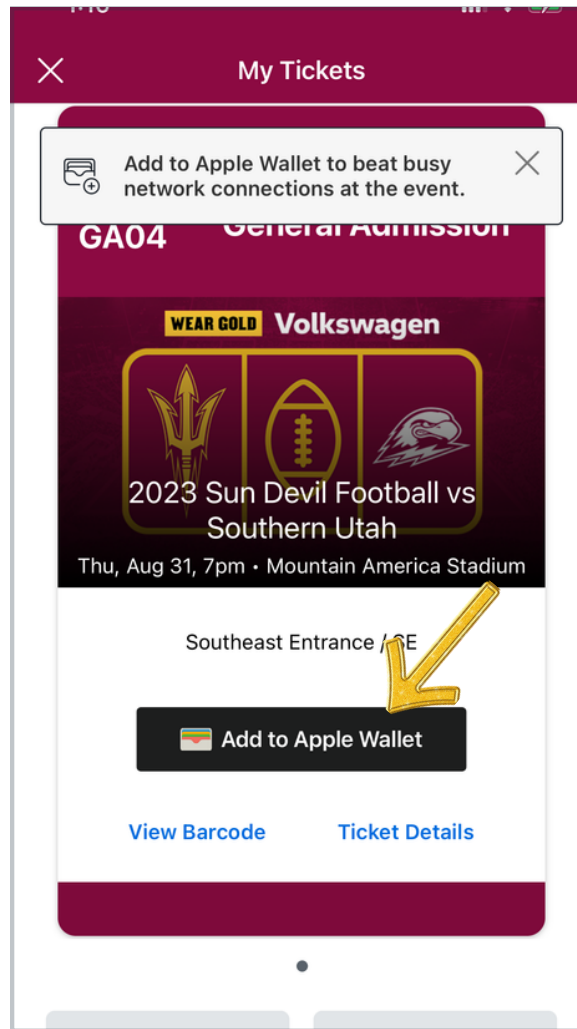

Page 9 of 14

Thank you for your order

You have purchased your tickets successfully!

Below are the details of your order. A confirmation and receipt has been sent to your email

[Go back to My Events](#)

2023 Sun Devil Football vs

Make sure you receive this confirmation page.

- * To view and save your ticket to your mobile wallet, tap on the menu in the upper left.
- * Tap manage student tickets.

Tap on an individual ticket.

Tap "Add to Wallet."