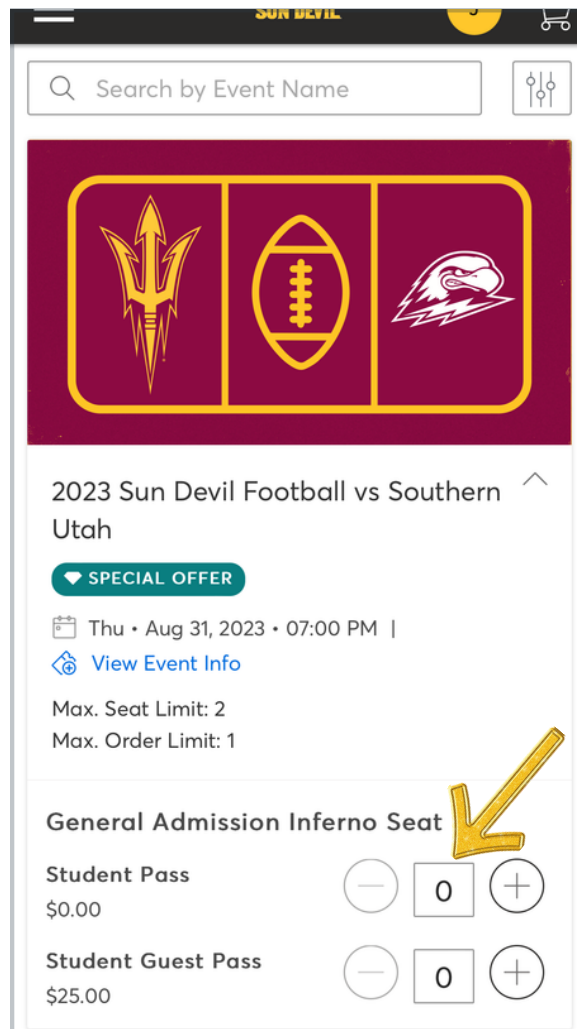

Download the Game Day app from the app store.

- * Open the app.
- * Tap the menu in the upper left corner.
- * Tap student tickets.
- * Tap claim tickets.

* Follow the login instructions.

* To login or to confirm you already have an account, tap the profile icon at the top, right of the screen.

- * Once logged in, tap the menu in the upper left corner again.
- * Tap claim tickets.
- * Tap on a sport.

*Scroll to see available tickets

* Select one student pass

Tap "Add to Cart" (you will not be charged)