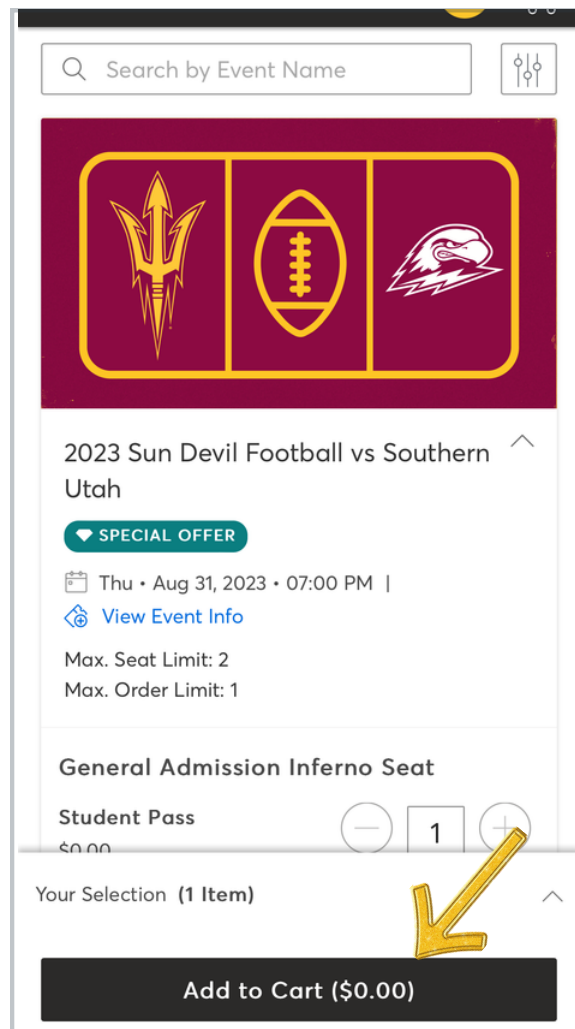

Download the Game Day app from the app store.

- * Open the app.
- * Tap the menu in the upper left corner.
- * Tap student tickets.
- * Tap claim tickets.

* Follow the login instructions.

* To login or to confirm you already have an account, tap the profile icon at the top, right of the screen.

- * Once logged in, tap the menu in the upper left corner again.
- * Tap claim tickets.
- * Tap on a sport.

*Scroll to see available tickets

* Select one student pass

Tap "Add to Cart" (you will not be charged)