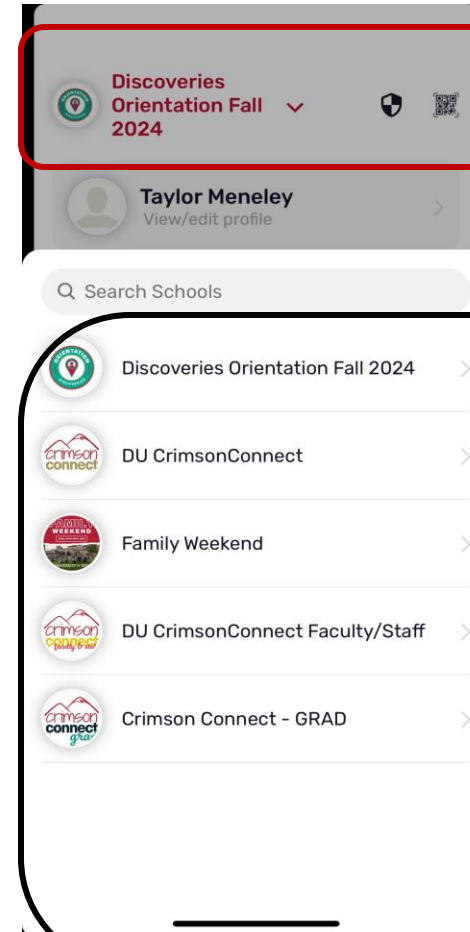

Discoveries Orientation Fall 2024 App

Discoveries Orientation App

- It's live!!!
- Features:
 - Event Details
 - Orientation Checklist
 - Audience Tracks & Cohorts
 - Attendance Tracking
 - Interactive Campus Map
 - Resources
 - Group Chats
- Students, parents and families, faculty, and staff use the app for orientation information!

Download the App!

Select Hub

Q Search by name or enter a code

Community Hubs

Event Hubs

Image 1

Step 1:

- On the opening window (image 1) select "Discoveries Orientation Fall 2024"

How to Navigate the App:

Discoveries Orientation Fall 2024:

Navigate to the "More" tab to find:

- **Schedule** – click to explore events and details (events are being actively updated this month)
- **Discoveries Orientation Checklist**—student checklist with action items to prepare
- **Orientation Tracks and Cohort Tracks**—demographic and program specific information

Click this menu to navigate to different pages:

- This platform is used more multiple events. Students may need to navigate to varying pages

Different Page Options:

- During school year, students will use DU Crimson Connect page
- Families will use this app again for Family Weekend in April!
 - Registration, schedules, and more will be active in 2025