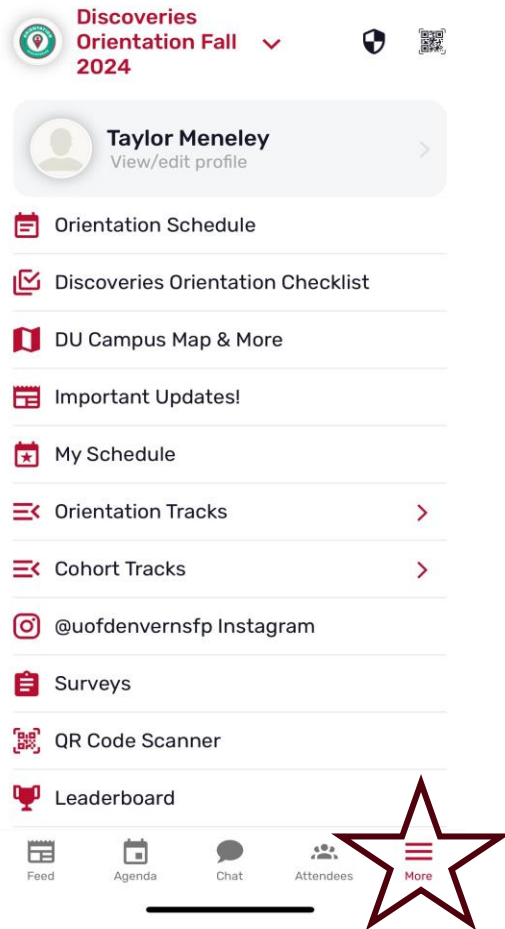

Discoveries Orientation Fall 2024 App

Discoveries Orientation App

- It's live!!!
- Features:
 - Event Details
 - Orientation Checklist
 - Audience Tracks & Cohorts
 - Attendance Tracking
 - Interactive Campus Map
 - Resources
 - Group Chats
- Students, parents and families, faculty, and staff use the app for orientation information!

Download the App!

Select Hub

Q Search by name or enter a code

Community Hubs

Event Hubs

Image 1

Step 1:

- On the opening window (image 1) select "Discoveries Orientation Fall 2024"

DU Student Step 2:

- Click and use DU email and login

Family Member Step 2:

- Non-DU emails MUST create an account on the web browser THEN login through the app

By logging on, you agree to the [Terms of Service](#) and [Privacy Policy](#).

How to Navigate the App:

Discoveries Orientation Fall 2024:

Navigate to the "More" tab to find:

- **Schedule** – click to explore events and details (events are being actively updated this month)
- **Discoveries Orientation Checklist**—student checklist with action items to prepare
- **Orientation Tracks and Cohort Tracks**—demographic and program specific information