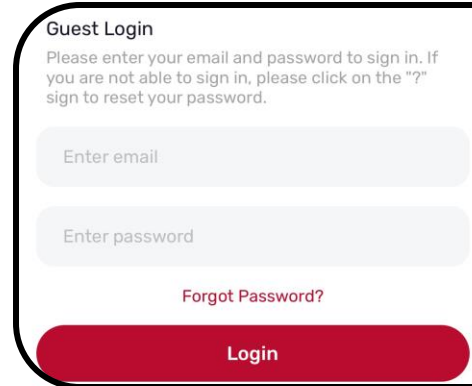

[Forgot Password?](#)

First Time User

If you can't sign in on the left, click the button below.

SIGN UP

Family Member Step 2:

- Non-DU emails MUST create an account on the web browser THEN login through the app
- Use the green "sign-up" button to create an account

Download the App!

Select Hub

Q Search by name or enter a code

Community Hubs

Event Hubs

Image 1

Step 1:

- On the opening window (image 1) select "Discoveries Orientation Fall 2024"

DU Student Step 2:

- Click and use DU email and login

Family Member Step 2:

- Non-DU emails MUST create an account on the web browser THEN login through the app

By logging on, you agree to the [Terms of Service](#) and [Privacy Policy](#).