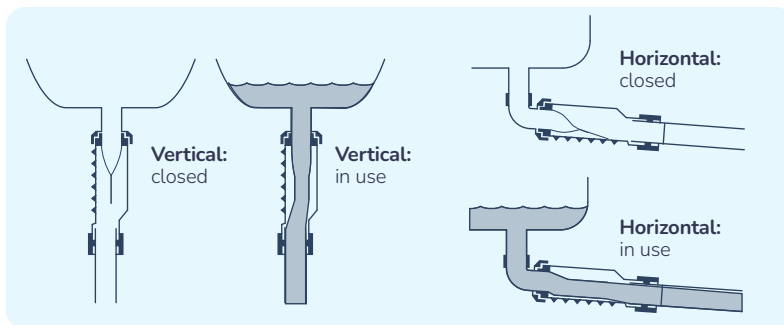

Hep_vO™ Sanitary waste valve

BOW Groupe
de Plomberie Inc.

Hep_vO: The Solution

Sewer gasses can leak foul odors into a living space when the p-trap dries out.

- **Low Maintenance:**
Eliminates the need for a traditional water seal P-trap and its associated maintenance

- **Flexible Installation:**
Hep_vO can be installed horizontally or vertically

- **Enhanced Safety:**
Hep_vO's self-sealing membrane prevents evaporation, siphonage and freezing causing sewer gas failures common with P-Traps

- **Space Saving:**
Its compact design saves valuable space

Sink Cupboard with
water seal trap

Sink Cupboard with
Hep_vO installed horizontally

Cat #	Item #	Descriptions	UPC #	Std Pack	Pal Qty
039	390005	Sanitary Valve Hep _v O 1-1/4" Kit	062852390005	6	648
039	390013	Sanitary Valve Hep _v O 1-1/2" Kit	062852390012	6	648