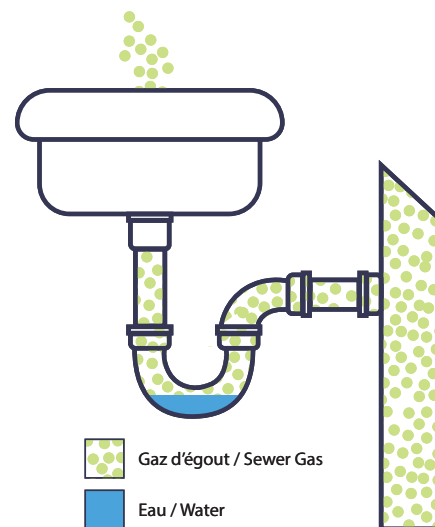

Hep_vO™ Sanitary waste valve

BOW Groupe
de Plomberie Inc.

Hep_vO: The Solution

Sewer gasses can leak foul odors into a living space when the p-trap dries out.

- **Low Maintenance:**
Eliminates the need for a traditional water seal P-trap and its associated maintenance

- **Flexible Installation:**
Hep_vO can be installed horizontally or vertically

- **Enhanced Safety:**
Hep_vO's self-sealing membrane prevents evaporation, siphonage and freezing causing sewer gas failures common with P-Traps

- **Space Saving:**
Its compact design saves valuable space

Sink Cupboard with
water seal trap

Sink Cupboard with
Hep_vO installed horizontally

Cat #	Item #	Descriptions	UPC #	Std Pack	Pal Qty
039	390005	Sanitary Valve Hep _v O 1-1/4" Kit	062852390005	6	648
039	390013	Sanitary Valve Hep _v O 1-1/2" Kit	062852390012	6	648