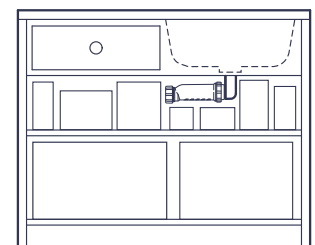

- **Flexible Installation:**
Hep_vO can be installed horizontally or vertically

- **Enhanced Safety:**
Hep_vO's self-sealing membrane prevents evaporation, siphonage and freezing causing sewer gas failures common with P-Traps

- **Space Saving:**
Its compact design saves valuable space

Sink Cupboard with
water seal trap

Sink Cupboard with
Hep_vO installed horizontally

Cat #	Item #	Descriptions	UPC #	Std Pack	Pal Qty
039	390005	Sanitary Valve Hep _v O 1-1/4" Kit	062852390005	6	648
039	390013	Sanitary Valve Hep _v O 1-1/2" Kit	062852390012	6	648