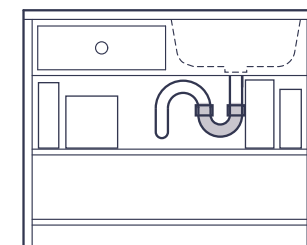

- **Flexible Installation:**
Hep_vO can be installed horizontally or vertically

- **Enhanced Safety:**
Hep_vO's self-sealing membrane prevents evaporation, siphonage and freezing causing sewer gas failures common with P-Traps

- **Space Saving:**
Its compact design saves valuable space

Sink Cupboard with
water seal trap

Sink Cupboard with
Hep_vO installed horizontally

Cat #	Item #	Descriptions	UPC #	Std Pack	Pal Qty
039	390005	Sanitary Valve Hep _v O 1-1/4" Kit	062852390005	6	648
039	390013	Sanitary Valve Hep _v O 1-1/2" Kit	062852390012	6	648