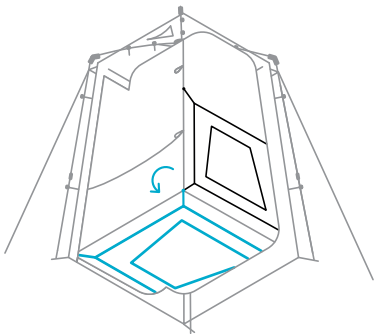

2

Push →

4x

1

2

1

2

A

Setup Options

Mesh floor

B

Loops for Quick Shower

C

Ring mount for waterproof lamp

D

Towel and toilet paper holder