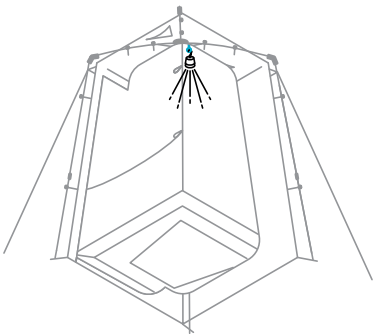

Setup Options

Mesh floor

B

Loops for Quick Shower

C

Ring mount for waterproof lamp

D

Towel and toilet paper holder