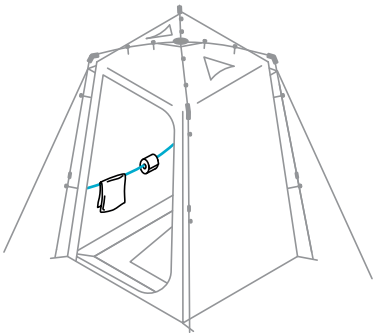

Setup Options

Mesh floor

B

Loops for Quick Shower

C

Ring mount for waterproof lamp

D

Towel and toilet paper holder