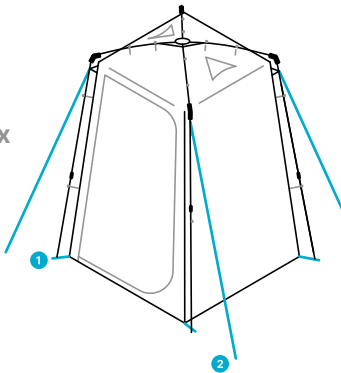

Quick Shower Cabin

8x + 1 T-Pegs

1

Instructions

1**2**

2

1

2

4

4x

5

1 Deconstruction

1

4x

2

4x

2

Push →

4x

1

2

1

2

A