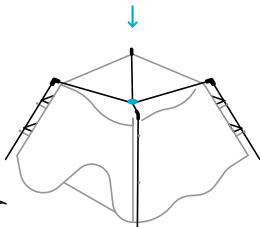

4

4x

5

1 Deconstruction

1

4x

2

4x

2

Push →

4x

1

2

1

2

A

Setup Options

Mesh floor

B

Loops for Quick Shower

C

Ring mount for waterproof lamp

D

Towel and toilet paper holder