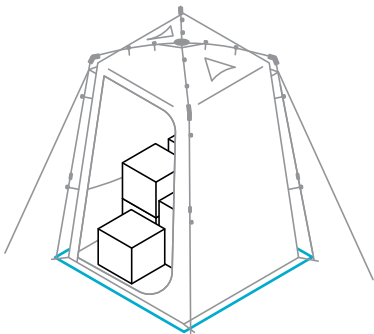

Setup Options

Mesh floor

B

Loops for Quick Shower

C

Ring mount for waterproof lamp

D

Towel and toilet paper holder

E

Floor for storage