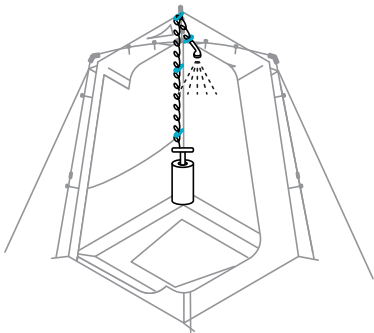

2

Push →

4x

1

2

1

2

A

Setup Options

Mesh floor

B

Loops for Quick Shower

C

Ring mount for waterproof lamp

D

Towel and toilet paper holder