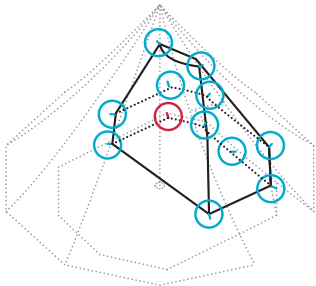

Cone Pure 4

Sleeping Cabin

1 Instructions

12x

1 Deconstruction