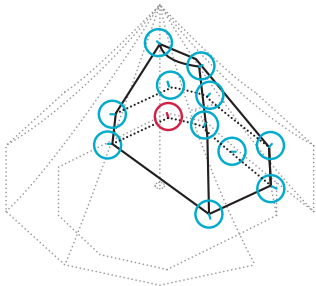

Cone Pure 8

Sleeping Cabin

1 Instructions

12x

1 Deconstruction