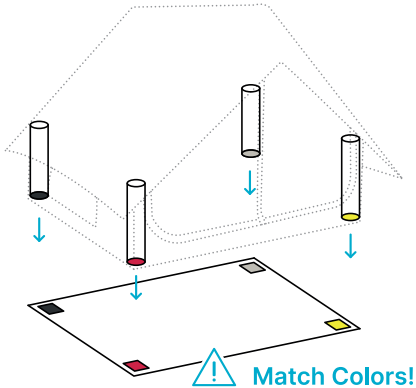

Quick Lodge 3

16x + 1
T-Pegs

1x Pump

1x Dirtbag

1

Instructions

1

Floor

2**3**

2

Fix Tent on Floor

3

Attach Zipper

4

Main Pegs

5 Inflate