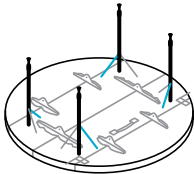

Quick Kimmy

D=90 cm

A

Set up options

B

1

Instructions

Close

1

Open

2

Close

4x

6

1 Deconstruction

Open