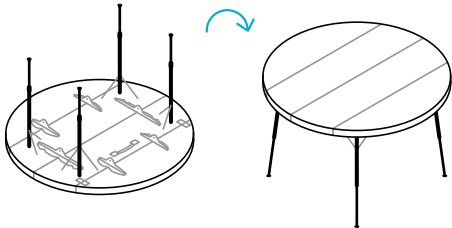

Quick Kimmy

D=90 cm

A

Set up options

B

1

Instructions

Close

1

Open

2

Close

4x

6

1 Deconstruction

Open

Close

4x

Close