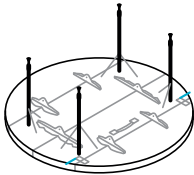

Quick Kimmy

D=90 cm

A

Set up options

B

1

Instructions

Close

1

Open

2

Close

4x

6

1 Deconstruction

Open