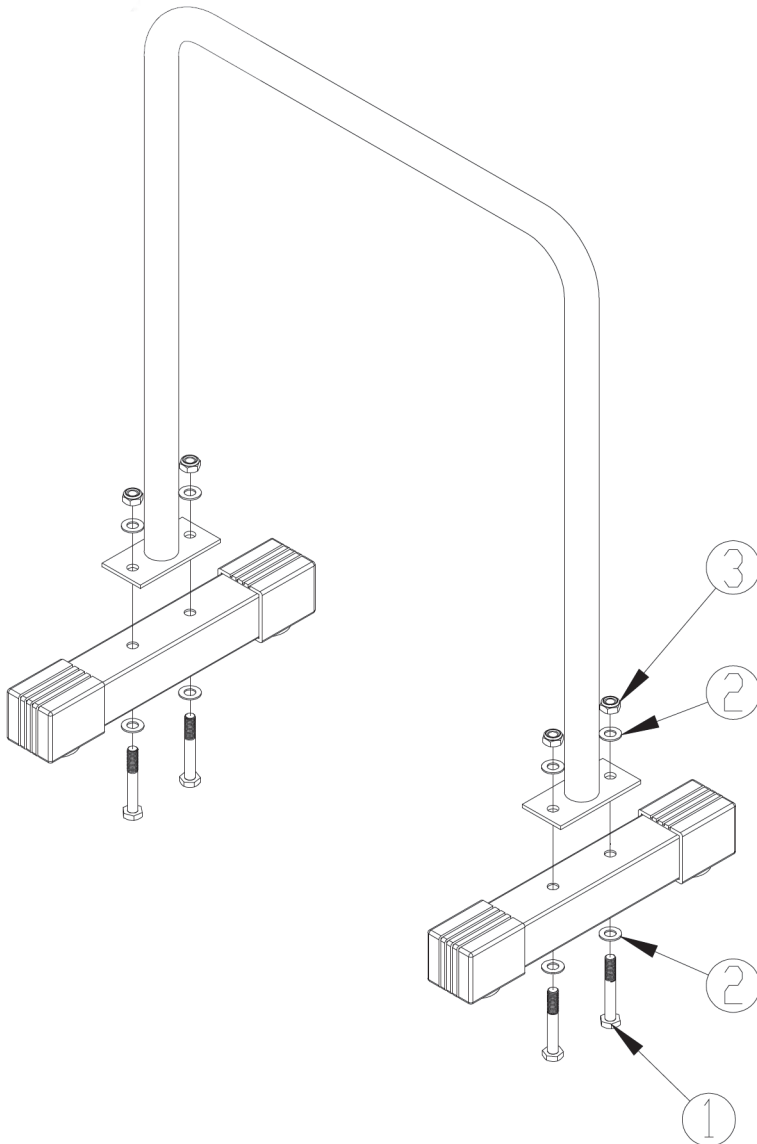

Aufbau und Zubehörteile**Zubehörteile:**

- 1 Sechskantschraube (8x)
- 2 Unterlegscheiben (16x)
- 3 Mutter (8x)

Hersteller: Chal-Tec GmbH, Wallstraße 16, 10179 Berlin.

Dear Customer,

Congratulations on purchasing this Klarfit equipment. Please read this manual carefully and take care of the following hints to avoid injury and damages. Any failure caused by ignoring the mentioned items and cautions mentioned in the instructions are not covered by our warranty and any liability.

Assembly und Accessory

Accessory:

- 1 Hex Bolt (8x)
- 2 Washer (16x)
- 3 Locknut (8x)

Producer: Chal-Tec GmbH, Wallstraße 16, 10179 Berlin.