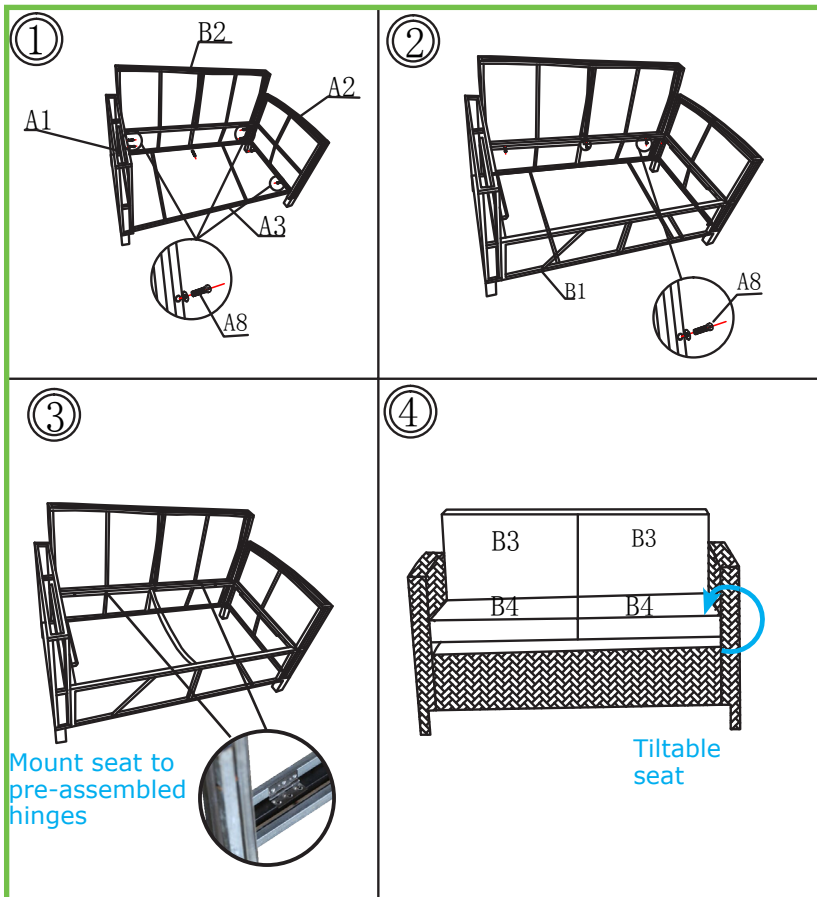

Assembling the couch

You can flip up the seat. Underneath you can store the cushions or other items.