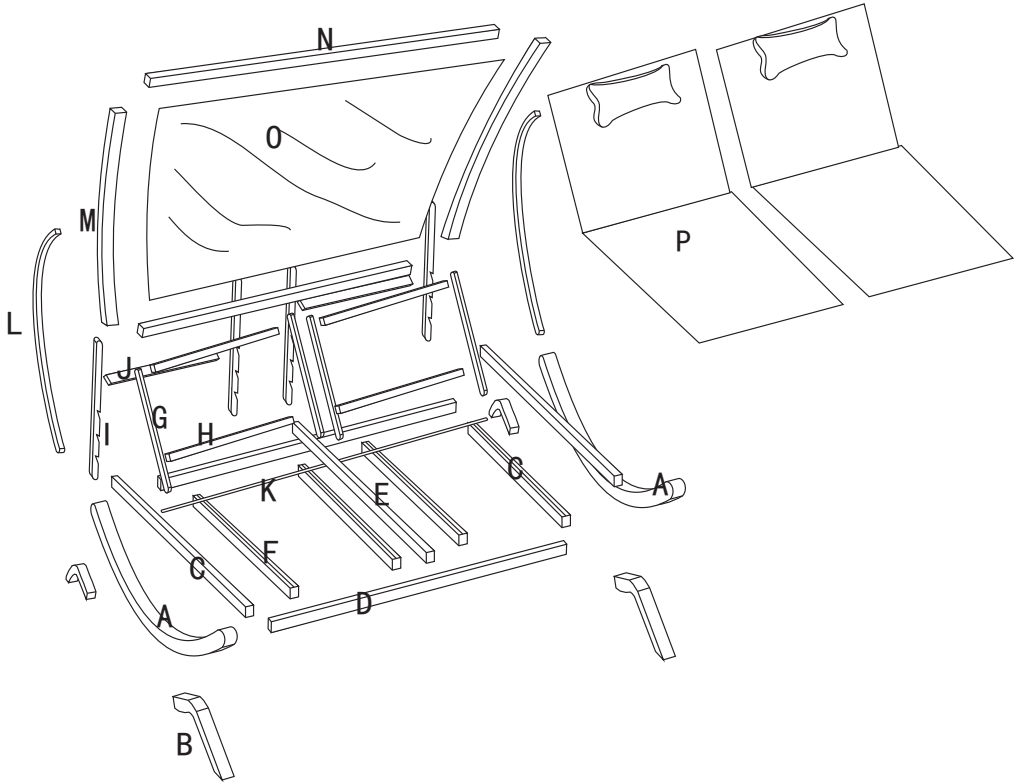

Montage *Assembly*

Explosionszeichnung

Explosion drawing