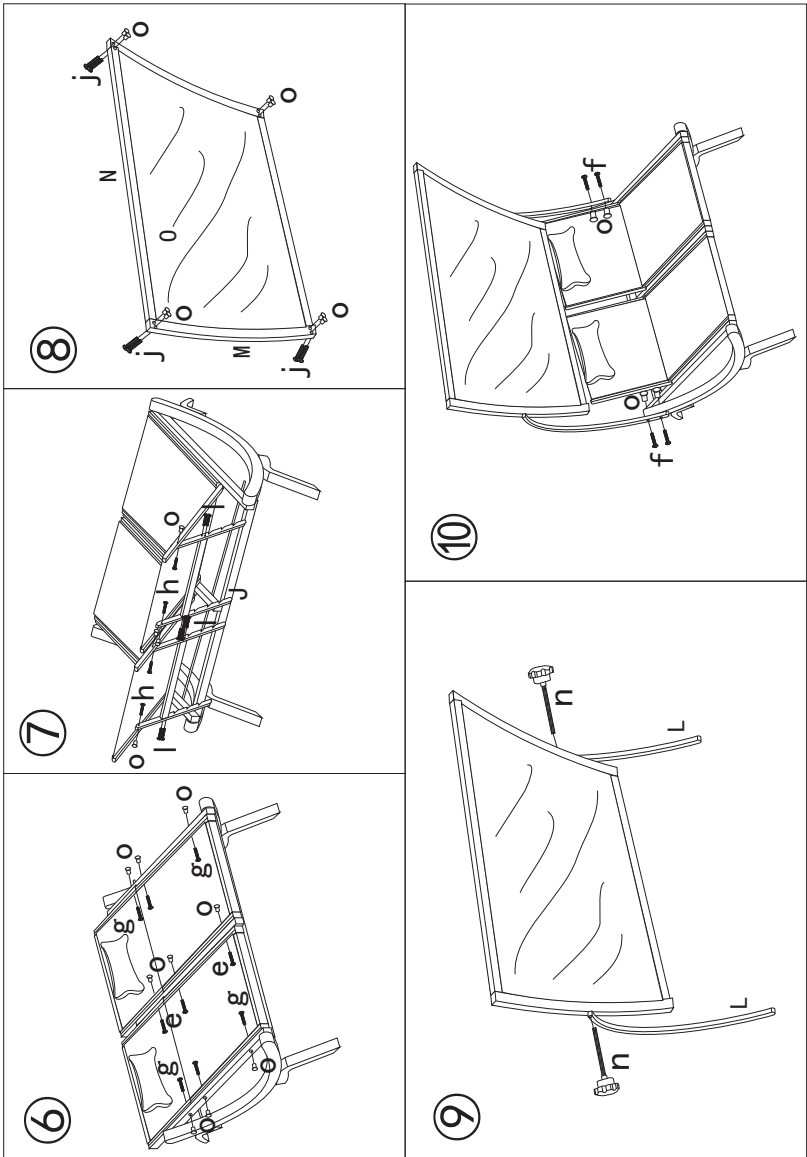

Hersteller: Chal-Tec GmbH, Wallstraße 16, 10179 Berlin, Deutschland

Producer: Chal-Tec GmbH, Wallstraße 16, 10179 Berlin, Germany