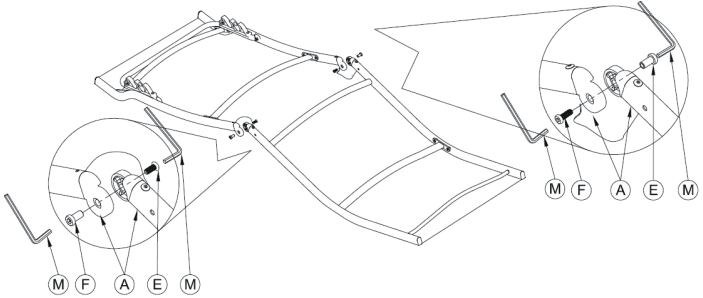

ZUSAMMENBAU

Assembly | Ensamblaje | Assemblée | Assemblaggio

1