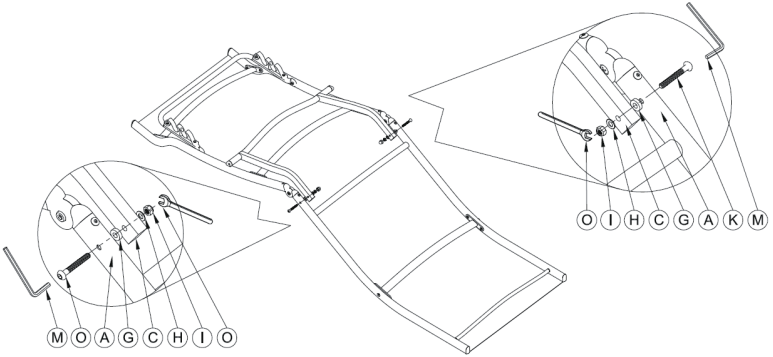

ZUSAMMENBAU

Assembly | Ensamblaje | Assemblée | Assemblaggio

1

2

3