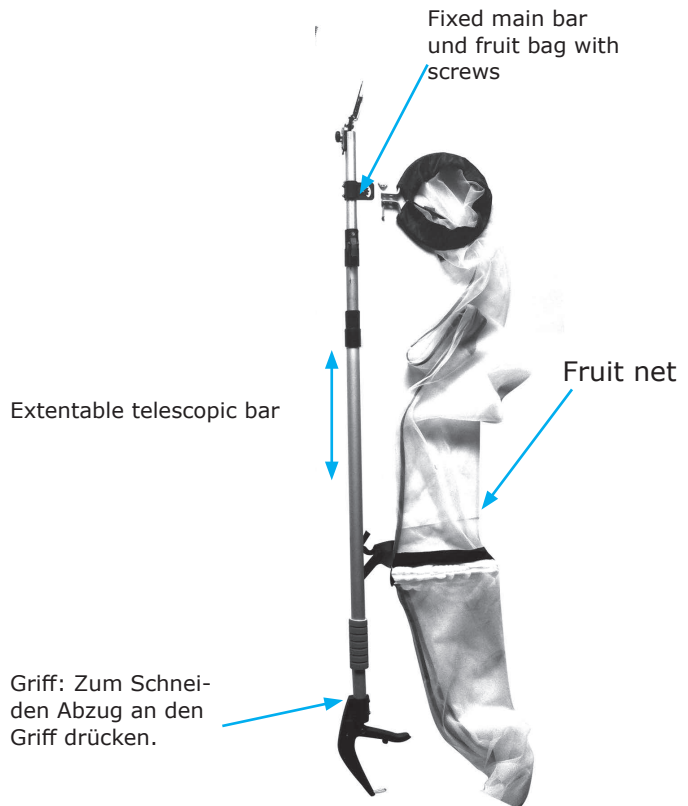

## Caution: Risk of cuttings.

The blade of the fruit picker is sharp. When cutting, take care no other persons are near the blade.

Assembly of saw blade  
(included in accessory  
package 10031873 only)