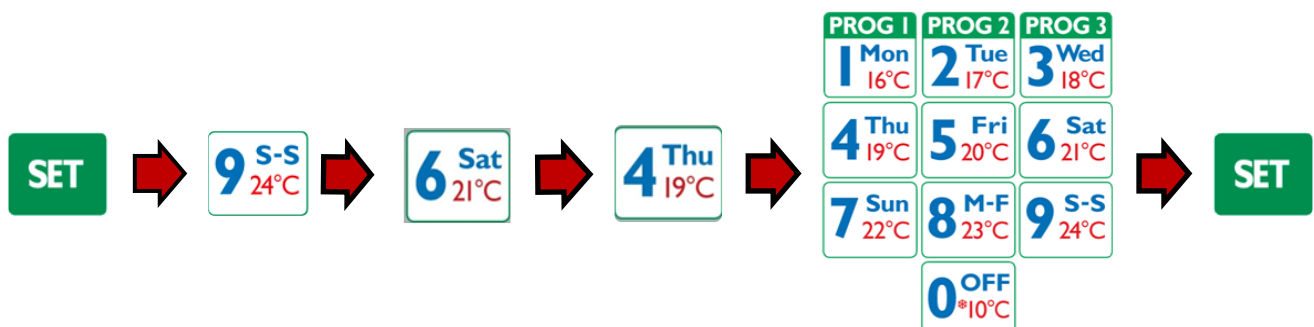

Addendum to instructions for eTRV+

ADDITIONAL FEATURES INCLUDED IN eTRV+

The eTRV+ has additional features for enhanced energy saving, convenience and security. This instruction sheet explains the new features and how to set and check them. These features are only included with eTRV+ (part number ETRV 3.2 or above):

1. **Open window:** choose whether heating is **on** as normal **OR** turns **off** temporarily when eTRV+ senses an open window.
2. **Dead battery:** choose whether heating is **on** fully **OR** turns **off** completely when eTRV+ batteries die.
3. **Secure Settings lock:** choose occupancy control to be **on** automatically **OR** **off** for no remote control and no occupancy control when eTRV+ has the Secure Settings lock on (see **Note 1**).
   Occupancy control of the eTRV+ requires a separate PAIR Timer accessory to detect people in the room (see **Note 2**).

HOW TO SET UP OR CHECK THE SYSTEM SETTINGS

To **set** eTRV+ System Settings (see **Note 3**):

1. Press **SET**
2. Press **9** (S-S) for System Settings
3. Press **6**, then **4**, then the selected **Setting number** from the table below
4. Press **SET**. Fill in the table below to note the selected System Setting

To **check** eTRV+ System Settings:

1. Press **?**
2. Press **9** (S-S) for System Settings
3. The green LED light will flash back to confirm the setting, for example : 6 flashes, then 4 flashes, then 1 flash would show the Default setting

Setting number	When window opens, heating is:		When batteries die, heating is:		With secure lock, PAIR control is:		Record of setting (Tick setting)
0	✓	ON	✗	OFF	✗	OFF	
1	✓	ON	✓	ON	✗	OFF	(Default)
2	✗	OFF	✗	OFF	✗	OFF	
3	✗	OFF	✓	ON	✗	OFF	
4	✓	ON	✓	ON	✓	ON	
5	✗	OFF	✗	OFF	✓	ON	
6	✗	OFF	✓	ON	✓	ON	
8	✓	ON	✗	OFF	✓	ON	

Note 1: Ask your supplier for further information on how to use the Secure Settings lock. For security reasons you may be asked to prove identity and authorisation.

Note 2: Please see PAIR Timer instructions for full information.

Note 3: Ask your supplier for further advice on other specialist System Settings for advanced users only.