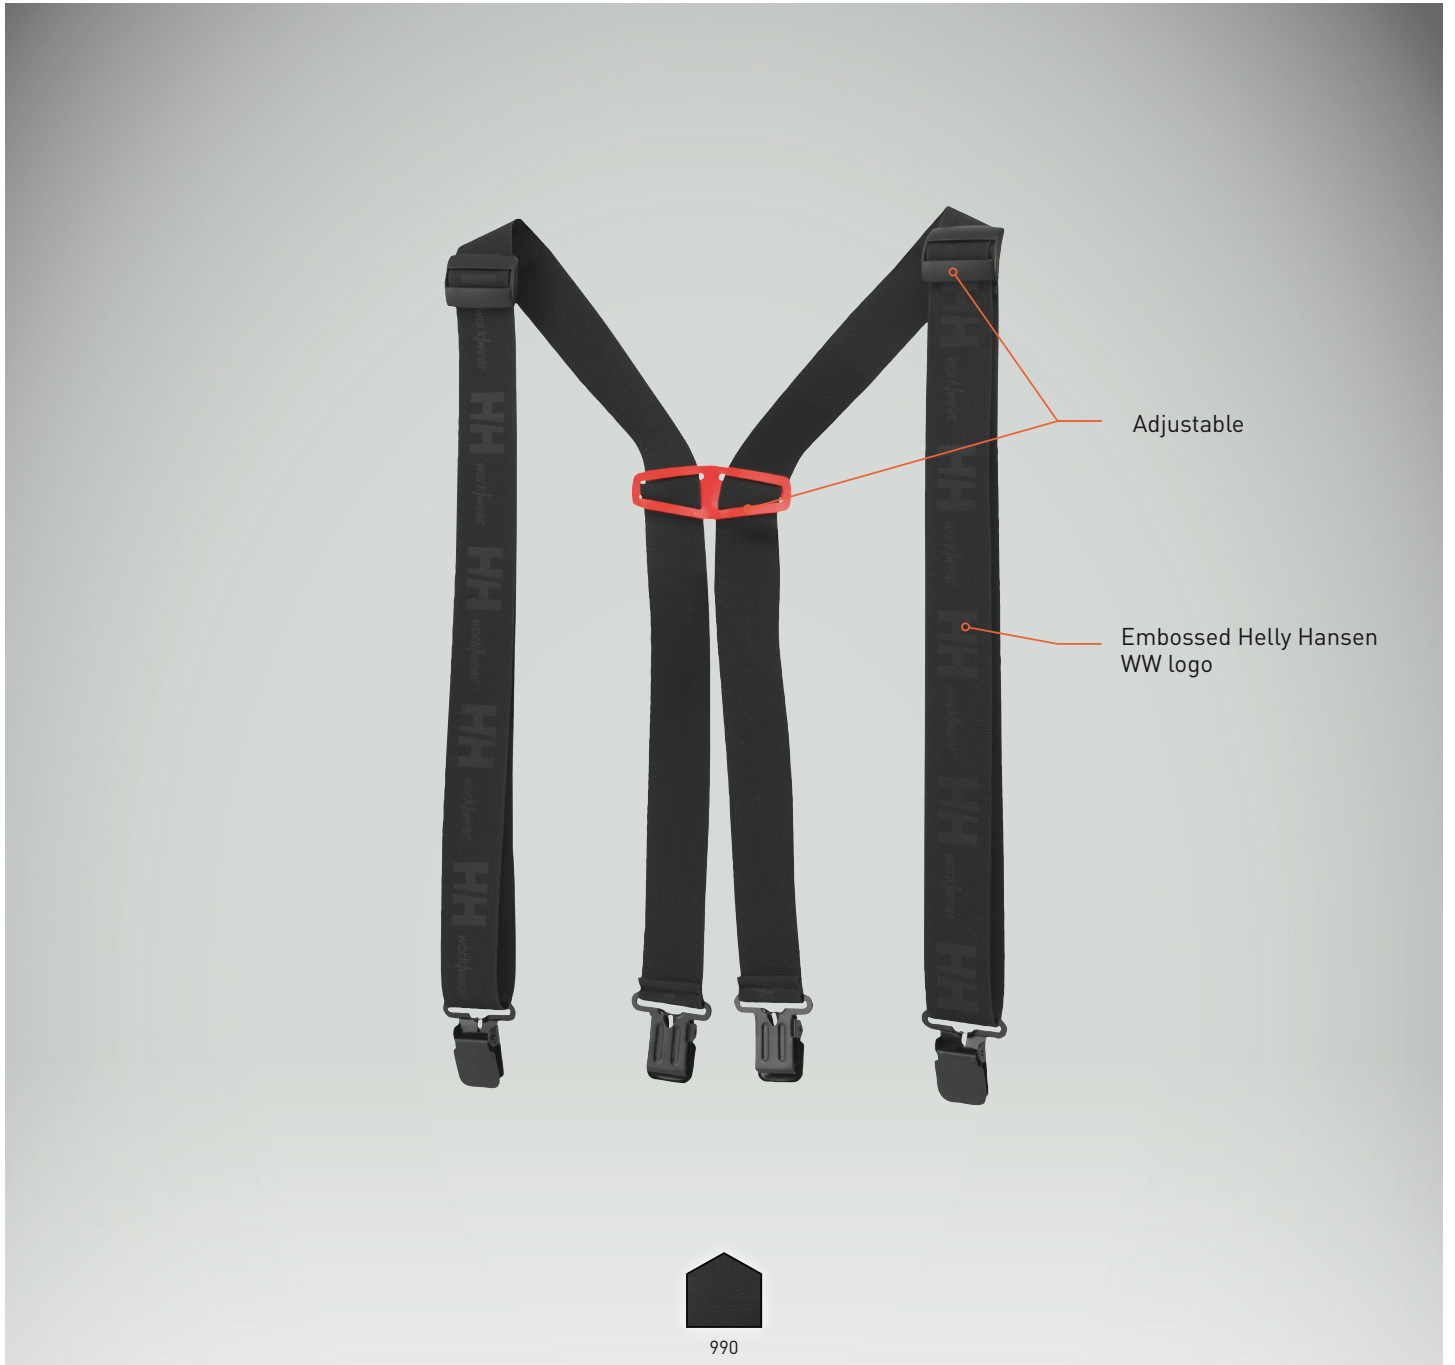

79523 LOGO SUSPENDERS

COLORS: 990 BLACK

FABRIC: TISSU TISSÉ SYNTHÉTIQUE

SIZES: STD

- Ajustable
- Logo HH WW en relief