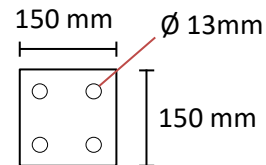

REF	Altura (mm)	Ancho (mm)	Diámetro (mm)	Peso (kg)
VELO755GAL	750	750	50	6,9

- **Fabricado en :** acero galvanizado

Características :

- Elegante aparcabicicletas que se fija al suelo
- Para 1 o 2 bicicletas
- 2 placas de fijación con 4 agujeros
- Fijaciones de hormigón opcionales: FSAFE4SB