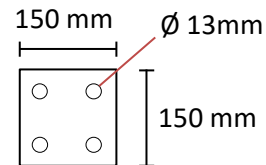

## ➤ VELO755GAL – Bicycle hoop with plate

Range : SIGN

Customs : 7326909890

EAN : 3321360039361

REF	Height (mm)	Width (mm)	Diameter (mm)	Weight (kg)
VELO755GAL	750	750	50	6,9

- **Made of :** Galvanized steel