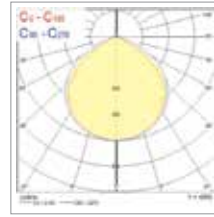

Photometric Data

YourHome SylFlood.
All codes, both casing colours