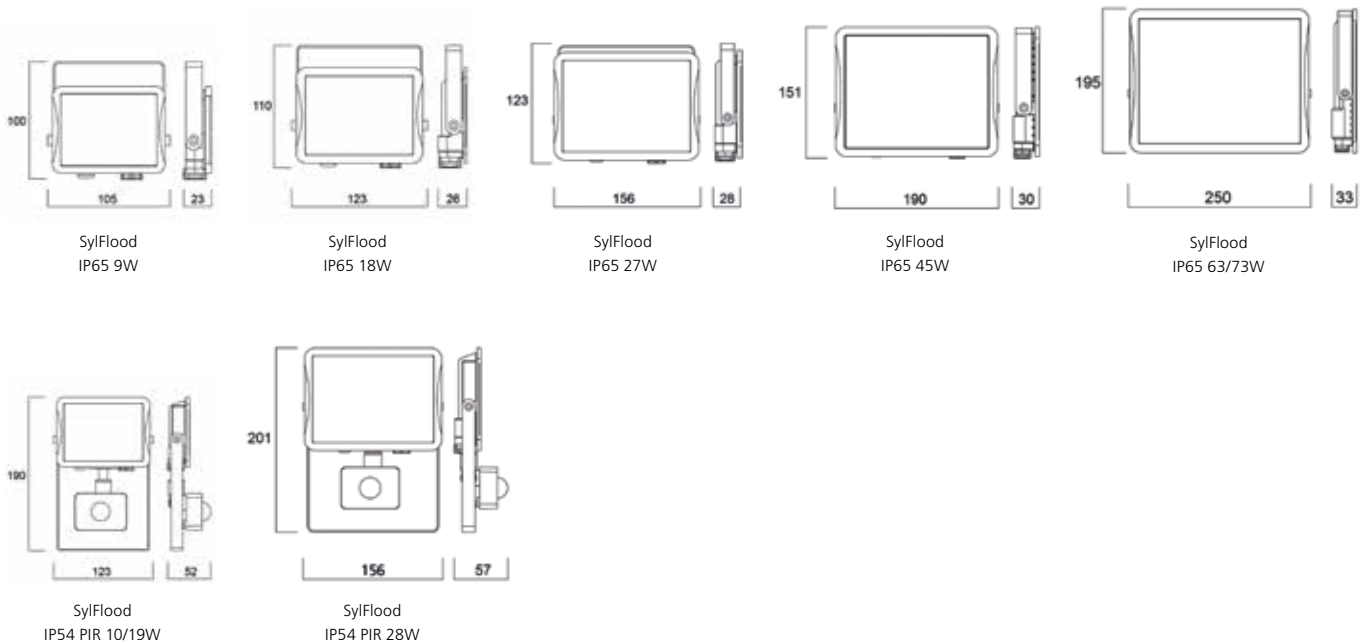

SylFlood

Additional Images

Photometric Data

YourHome SylFlood.
All codes, both casing colours

Dimensions (mm)

SYLVANIA

CE UK
CA

Although every effort has been made to ensure accuracy in the compilation of the technical detail within this publication, specifications and performance data are constantly changing. Current details should therefore be checked with Feilo Sylvania International Group.