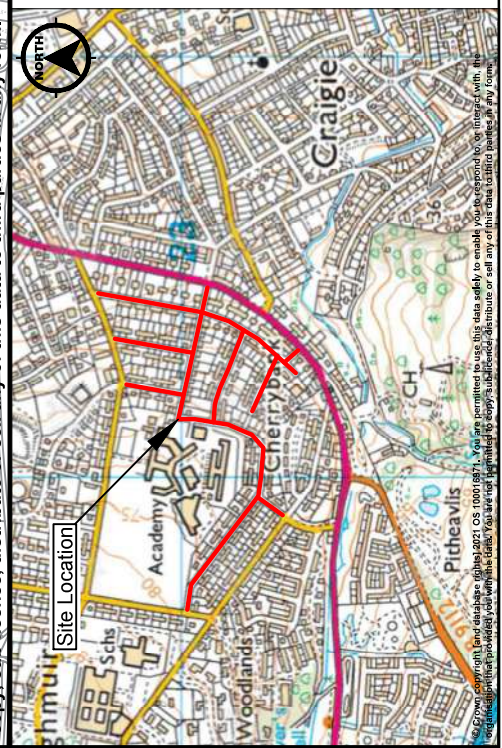

Revision Details	By	Apprd	Date
AMENDMENTS			
Viewlands Primary School & Fairview School & Perth Academy (Ward 10)			
School Exclusion Zone			
Sign Location Drawing			
Executive Director - B.Renton BA Hons			
Drawing Scale: @A3			
Project Code: 50666			
Drawing No: 50666-01			

PERTH & KINROSS COUNCIL

Housing & Environment

Drawn by: C Lennox
Checked by: B Watt
Approved by: D McKeown
Date: 18/06/2020

KEY:

School Exclusion Zone

School Exclusion Sign

© Crown copyright (and database rights) 2021 OS 400016971. You are permitted to use this data solely to enable you to respond to, or interact with, the organisation that provided you with the data. You are not permitted to copy, sub-licence, distribute or sell any of this data to third parties in any form.