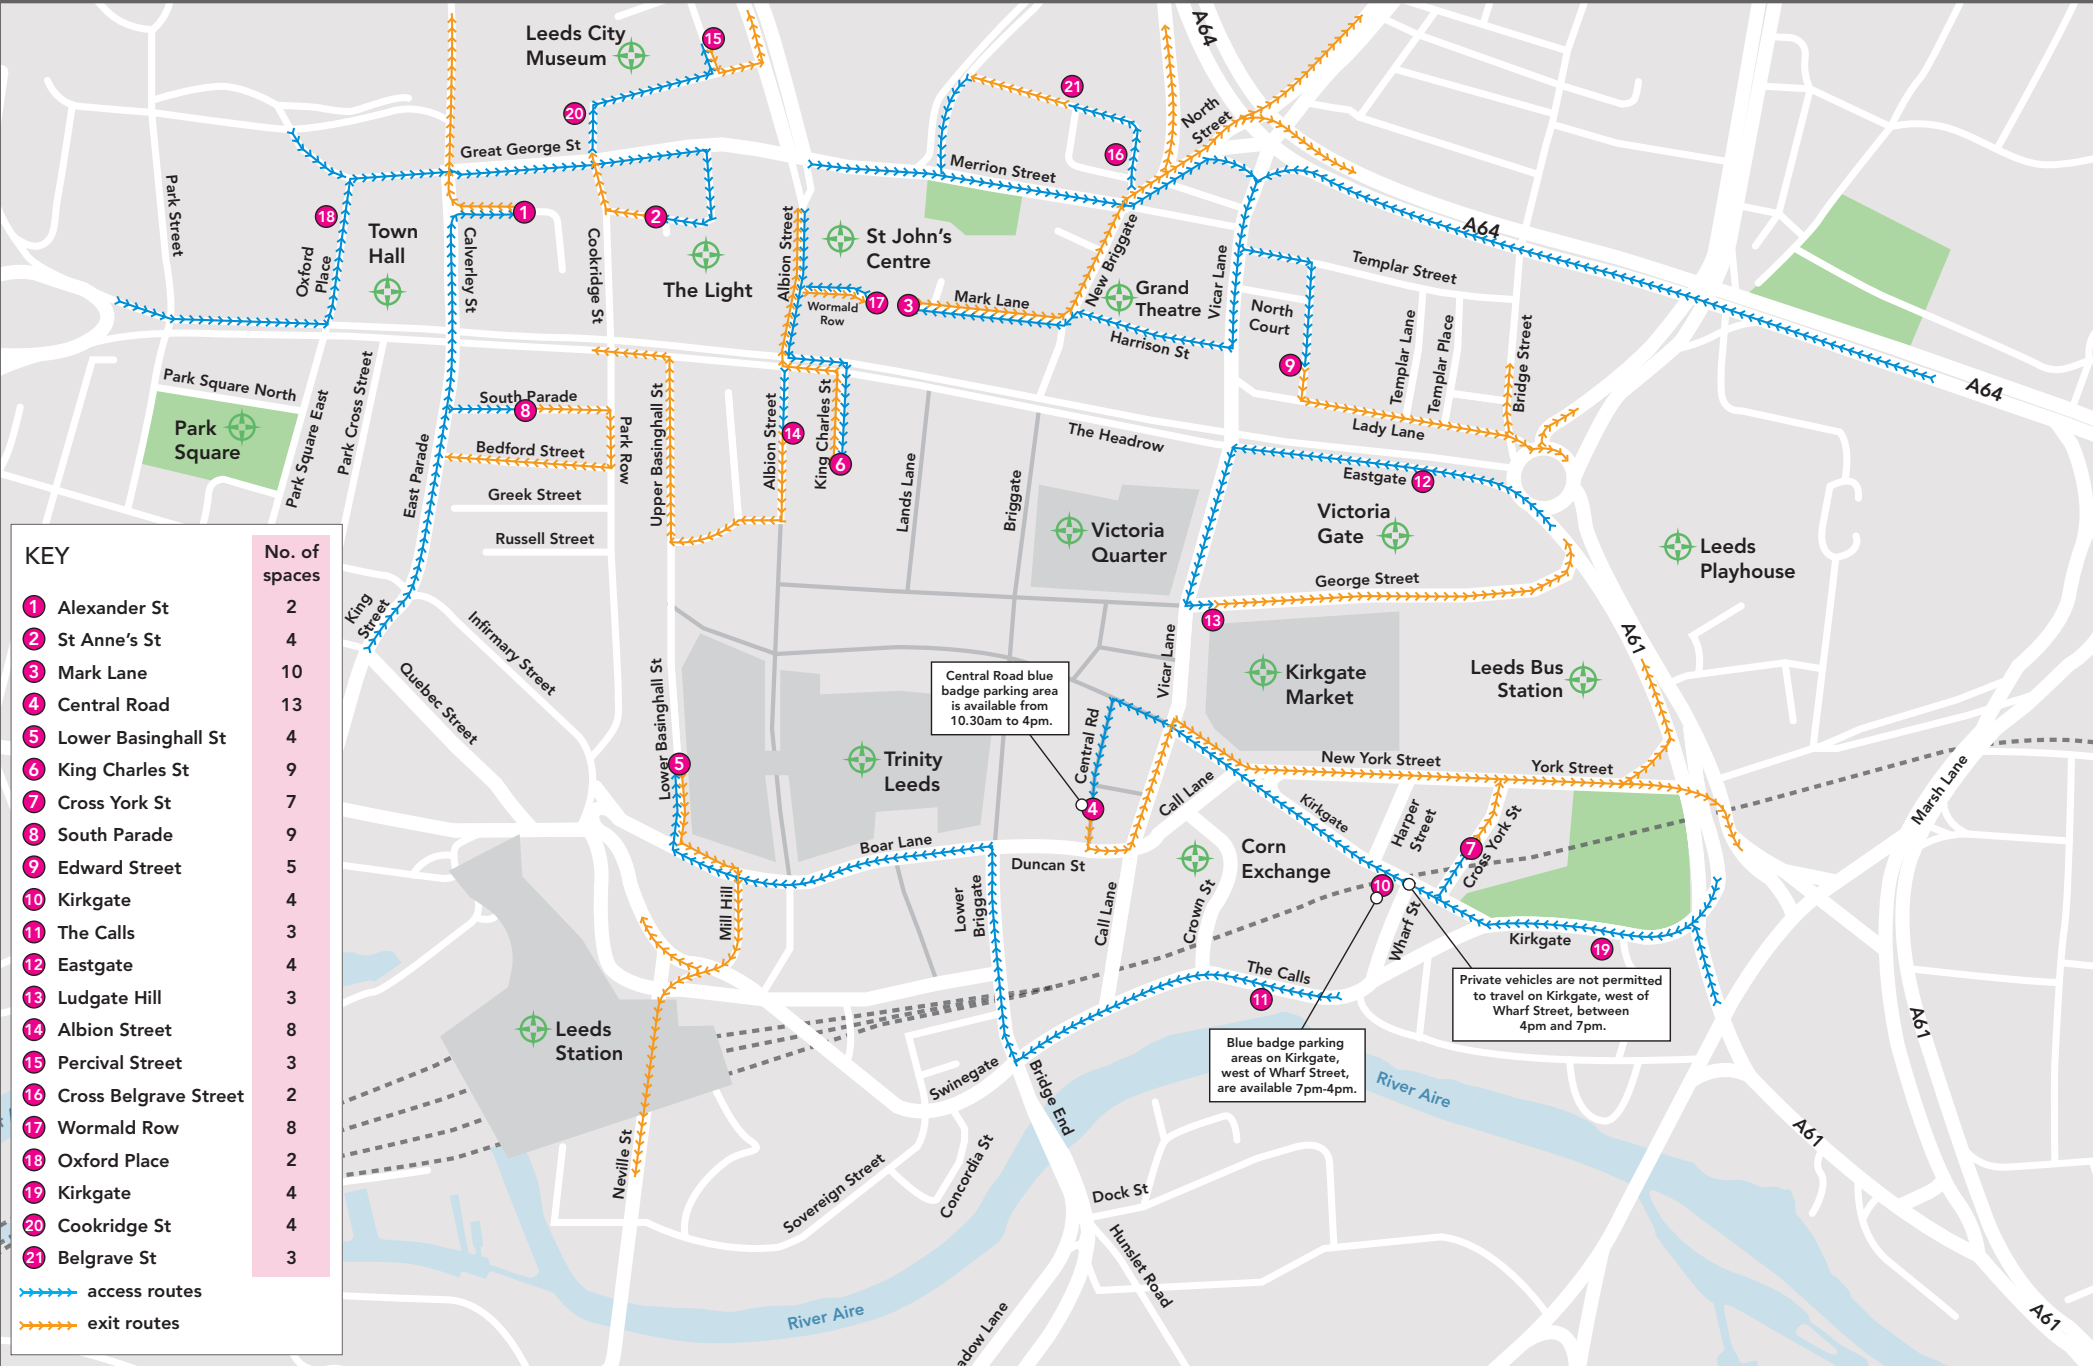

City Centre Core Blue Badge Parking Access and Exit Routes

KEY	No. of spaces
1 Alexander St	2
2 St Anne's St	4
3 Mark Lane	10
4 Central Road	13
5 Lower Basinghall St	4
6 King Charles St	9
7 Cross York St	7
8 South Parade	9
9 Edward Street	5
10 Kirkgate	4
11 The Calls	3
12 Eastgate	4
13 Ludgate Hill	3
14 Albion Street	8
15 Percival Street	3
16 Cross Belgrave Street	2
17 Wormald Row	8
18 Oxford Place	2
19 Kirkgate	4
20 Cookridge St	4
21 Belgrave St	3

-----> access routes
-----> exit routes

Central Road blue badge parking area is available from 10.30am to 4pm.

Blue badge parking areas on Kirkgate, west of Wharf Street, are available 7pm-4pm.

Private vehicles are not permitted to travel on Kirkgate, west of Wharf Street, between 4pm and 7pm.