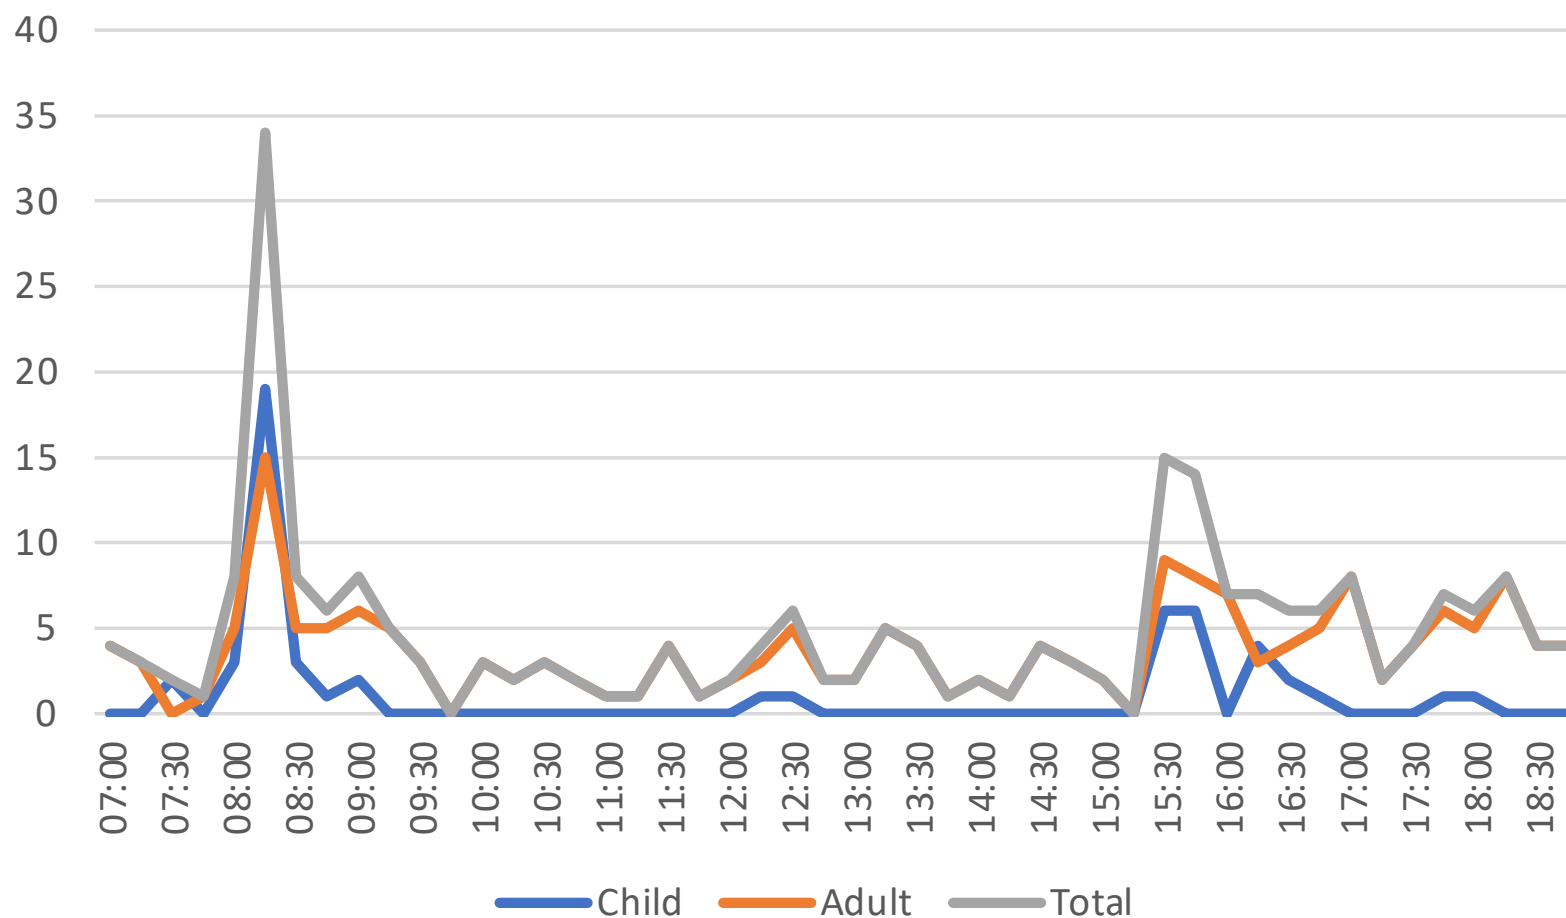

Osbourne Road temporary crossing usage

We counted the number of people using the pedestrian crossing on Osbourne Road. This graph shows the number of people we counted using the crossing during the 12 hour survey we carried out in May 2023.

There was one noticeable spike, in the morning at 8am.

Osbourne Road temporary crossing usage - Tuesday 9th May 2023				
Adults	Children	Cyclists	Elderley	Total crossings
182	54	1	5	241