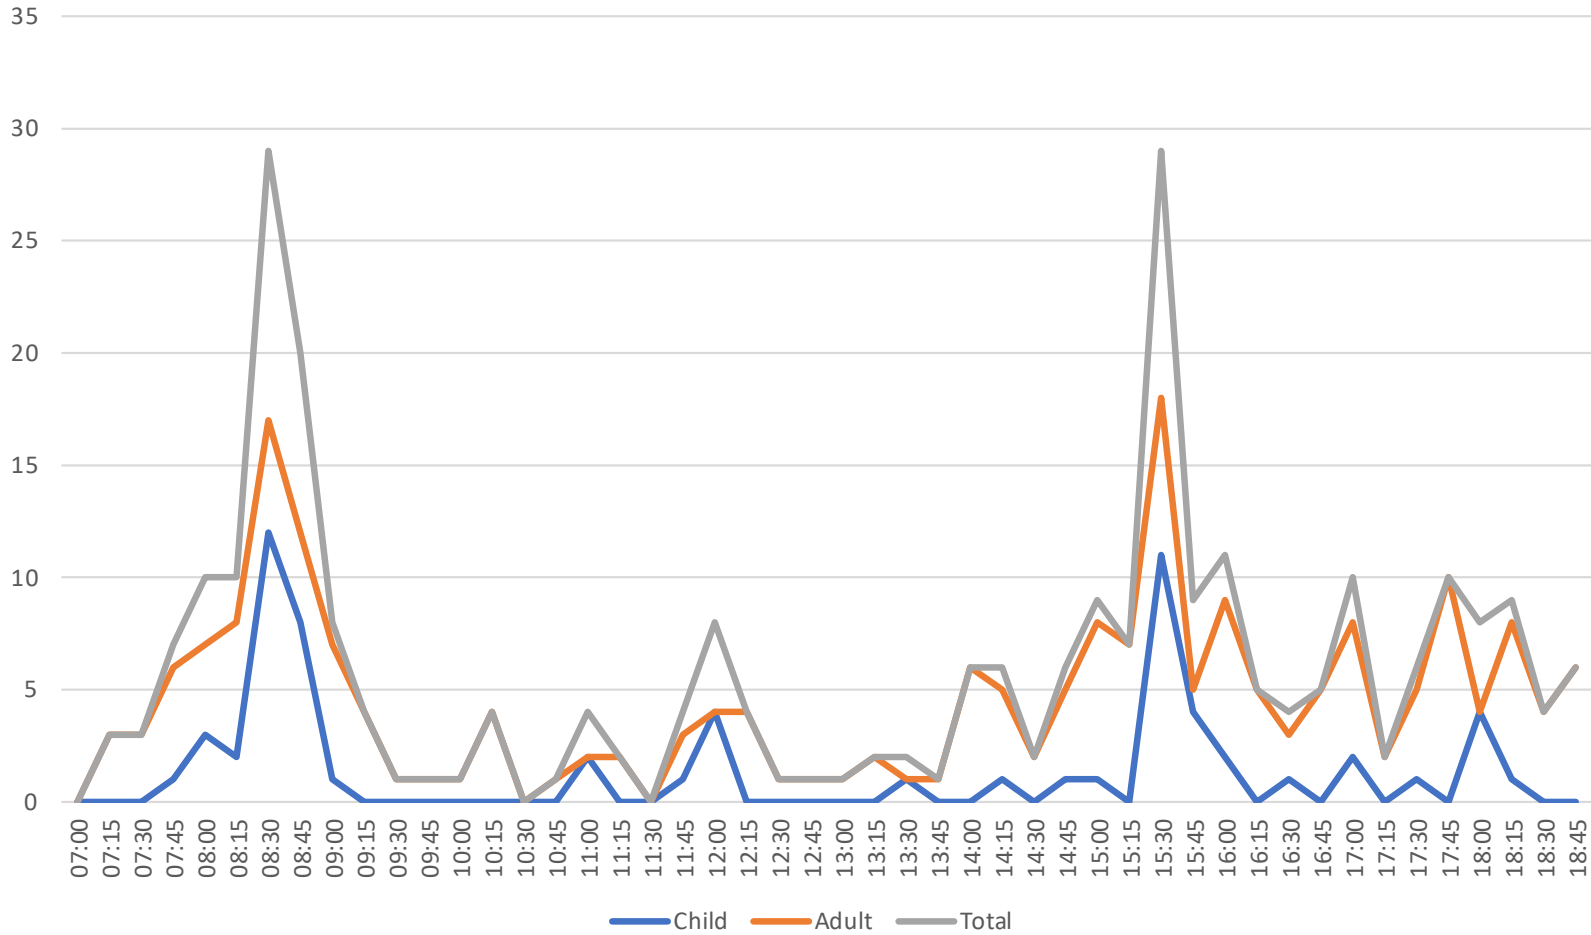

Psalter Lane temporary crossing usage

We counted the number of people using the pedestrian crossing on Psalter Lane. This graph shows the number of people we counted using the crossing during the 12 hour survey we carried out in May 2023.

We recorded two spikes in usage throughout the day, one in the morning at 8:30am, and the second in the afternoon at 3:30pm. These spikes align with the school opening time peaks, which is supported by the presence of schools and colleges along the length of Psalter Lane.

Psalter Lane temporary crossing usage - Tuesday 9th May 2023			
Adults	Children	Cyclists	Total crossings
222	64	4	290