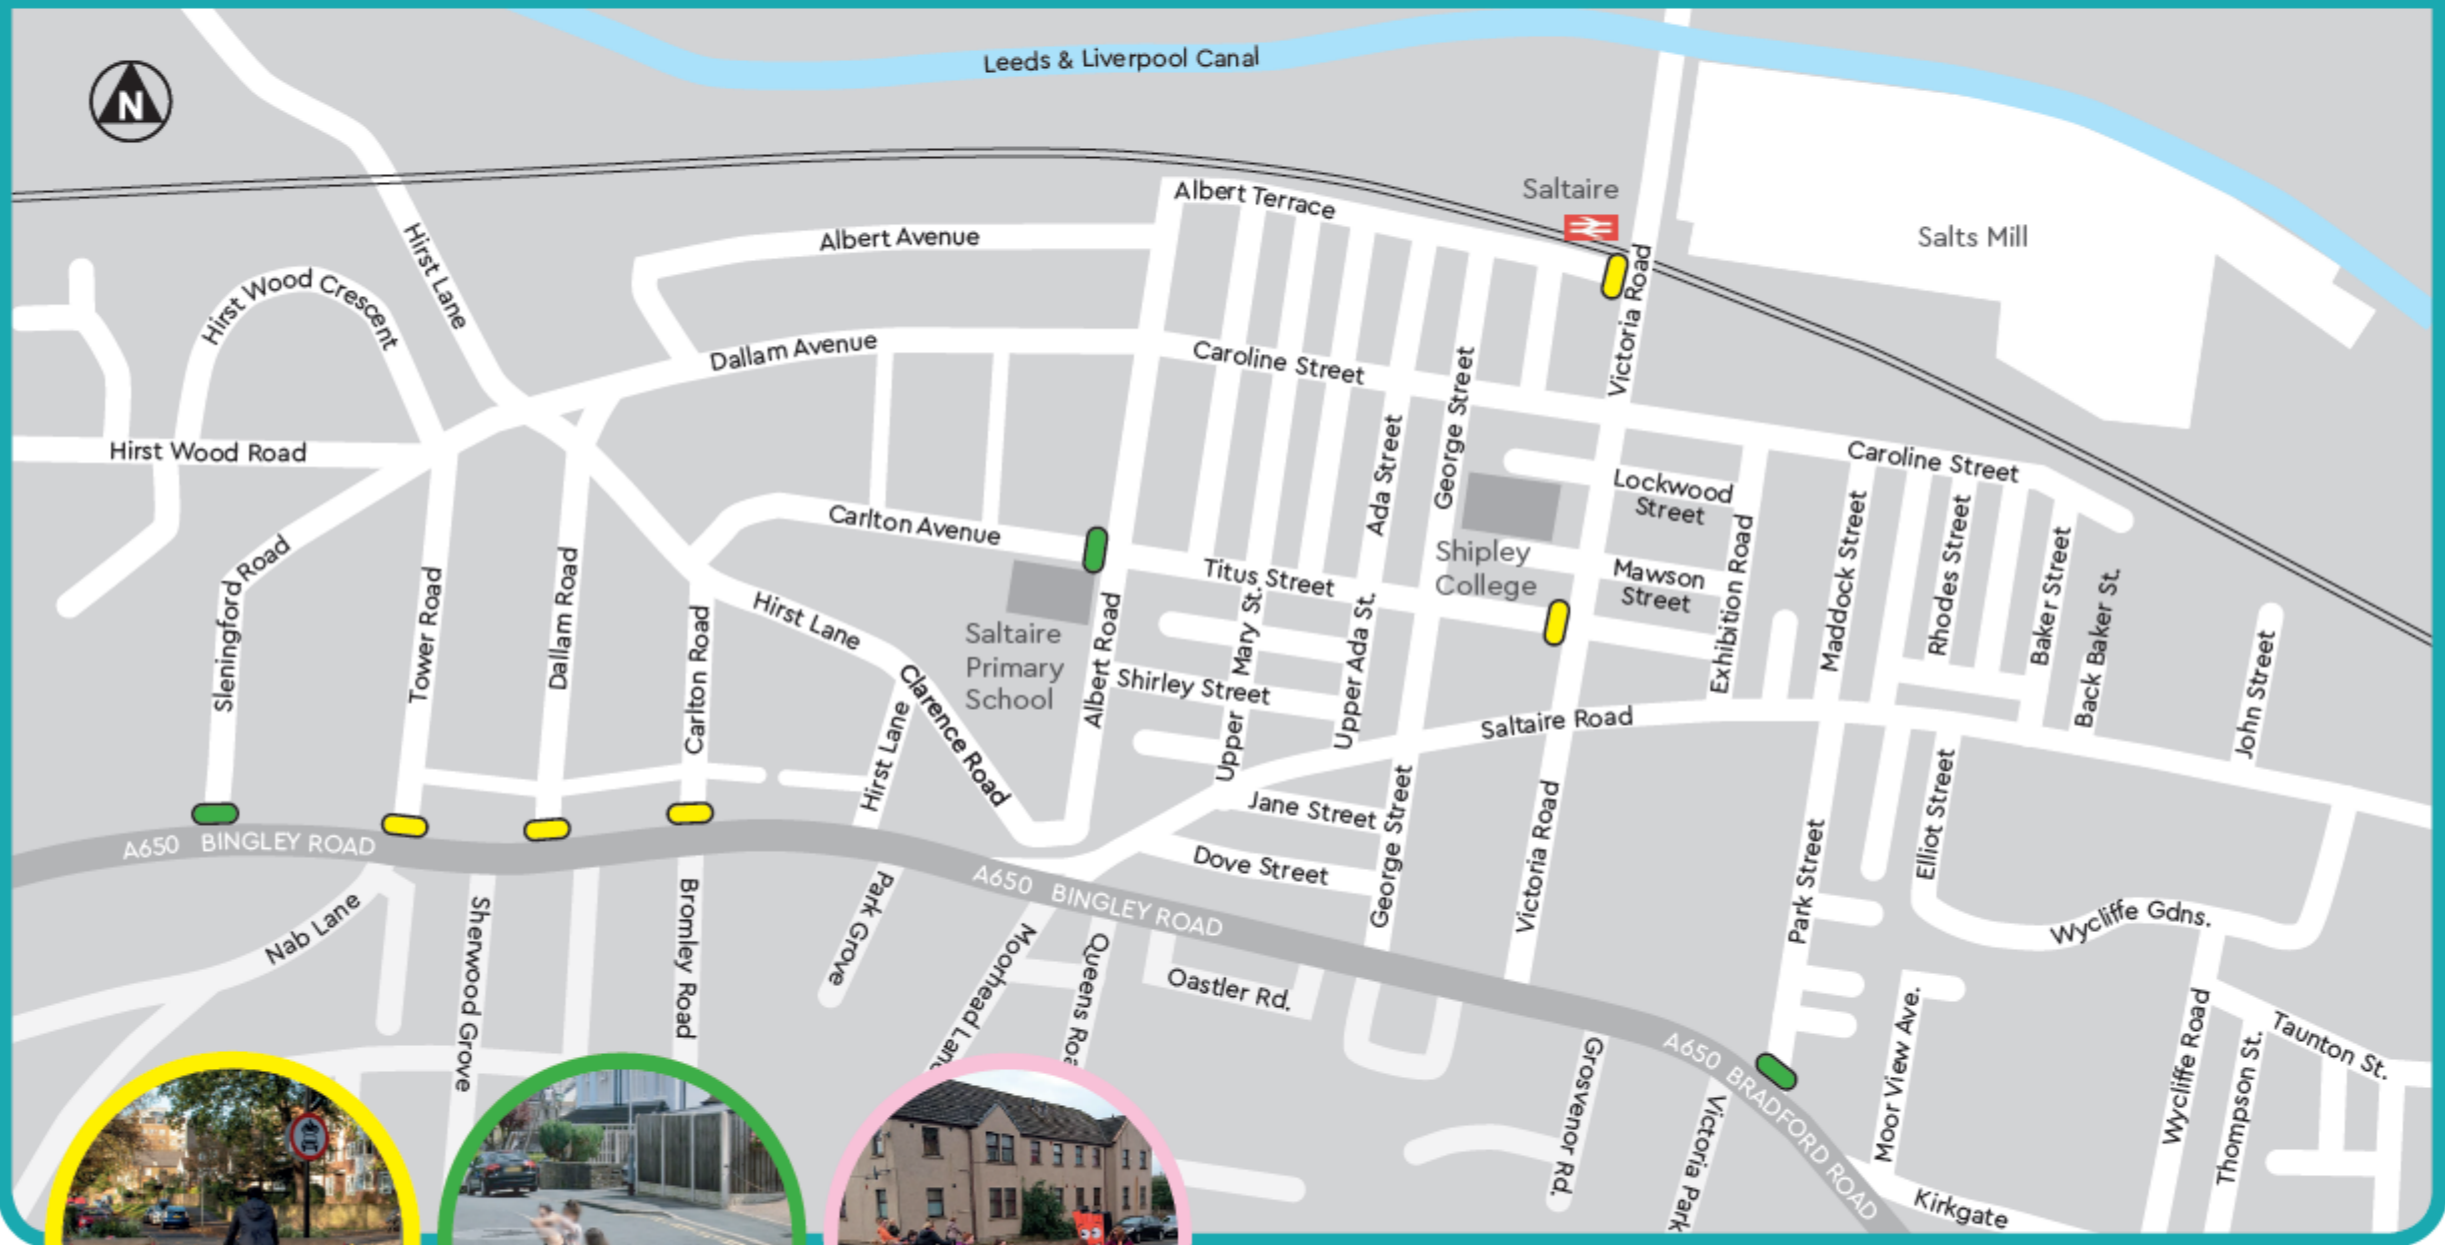

Saltaire Active Travel Neighbourhood

Key

-  Vehicular deterrent paving
-  Point closure (planters)

Contains OS data © Crown copyright [and database right] [2021]

City of
BRADFORD
METROPOLITAN DISTRICT COUNCIL

West Yorkshire
Combined
Authority