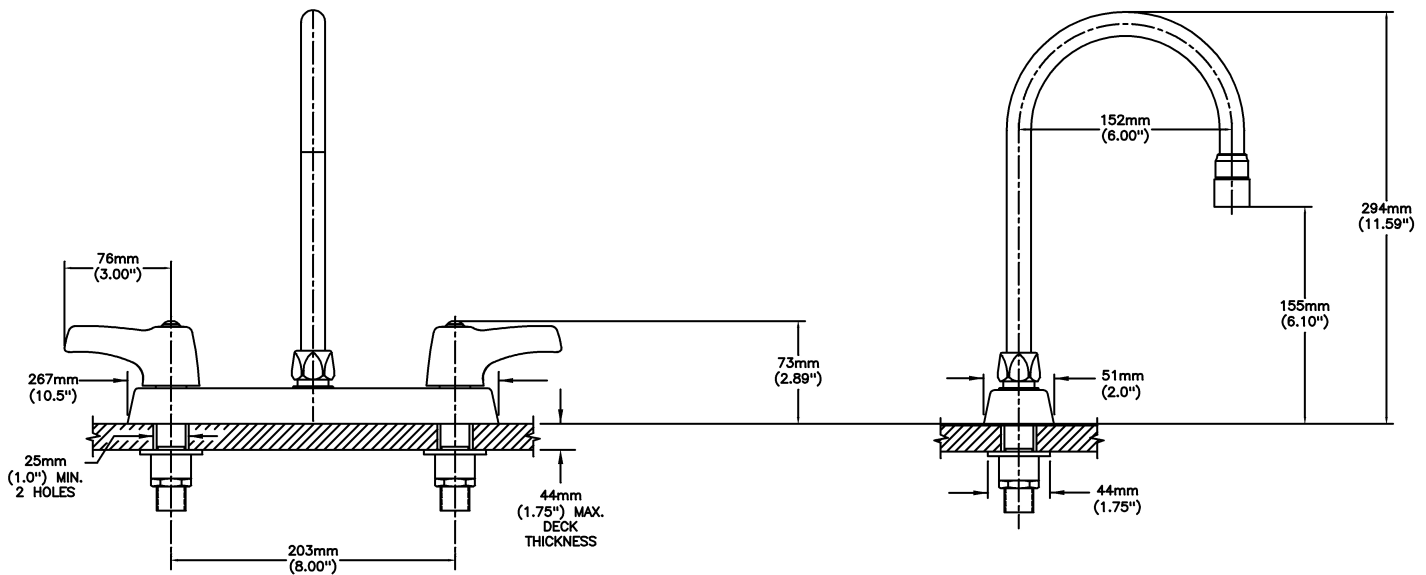

#### SPECIFICATION:

- Heavy Duty Cast Brass sink faucet
- 203 mm (8") centers
- Two handle
- Polished chrome plated finish
- Metal hold-down package
- CER-TECK® ceramic structures
- Spout#: 9 - Gooseneck spout-6.0" spout reach - 10.4" height (unmounted)- Standard rigid/swivel field installation unless LS Limited swing option selected- Vandal resistant .090" wall thickness-(R4)
- Outlet#: 4 - Standard 1.5 GPM (5.7 L/Min) Flow Control Aerator
- Handle#: 3 - 76 mm (3") Lever Blade Handles-ADA Compliant-Metal-Color indexed-Vandal Resistant screws

#### OPERATION:

- Not Available

***(Dimensional drawing on following page)***

Delta reserves the right (1) to make changes to specifications and materials, and (2) to change or discontinue models, both without notice or obligation. Dimensions are for reference. Measurement may vary plus or minus 6mm(0.25"). Mounting locations are suggested only. Check with local codes for requirements in your area. This spec was produced November 15, 2016.

INLET FOR 3/8" OR 1/2" FLEXIBLE RISER  
OR 1/2-14 NPSM COUPLING NUT (NOT SUPPLIED)

Delta reserves the right (1) to make changes to specifications and materials, and (2) to change or discontinue models, both without notice or obligation. Dimensions are for reference. Measurement may vary plus or minus 6mm(0.25"). Mounting locations are suggested only. Check with local codes for requirements in your area. This spec was produced November 15, 2016.