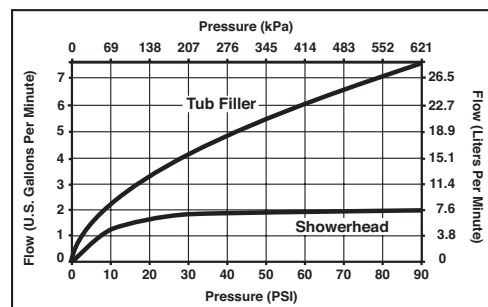

- Maintains a balanced pressure of hot and cold water even when a valve is turned on or off elsewhere in the system.
- 2.0 gpm @ 80 PSI.
- For use with MultiChoice® Universal rough valve body. (R10000 Series)
- Back-to-back installation capability.
- Solid brass forged body.
- Red/Blue indicators on handle.
- Lever volume control handle; temperature adjustment dial.
- Field adjustable to limit handle rotation into hot water zone.
- Maximum dial rotation adjustable between 90° and 180°.
- All parts replaceable from the front of the valve.
- Models with "SOS" suffix supplied with slip-on spout for 1/2" C.W.T.
- MTS = Metal slip-on spout for 1/2" C.W.T.
- Note: Product will be marked with flow rate of specific showerhead.
- Stem extension kit RP77992 can be ordered to allow for an additional 1 3/4" wall thickness. RP77992 ships with chrome escutcheon screws. For special finishes also order RP12630 escutcheon screws in desired finish.

WARRANTY

- Lifetime limited warranty on parts (other than electronic parts and batteries) and finishes; or, for commercial users, for 5 years from date of purchase.
- 5 year limited warranty on electronic parts (other than batteries); or, for commercial users, for 1 year from the date of purchase. No warranty is provided on batteries.

COMPLIES WITH:

- ASME A112.18.1 / CSA B125.1
- ASSE 1016
- Indicates compliance to ICC/ANSI A117.1 - Valve control only
- EPA WaterSense®

Submitted Model No.: _____

Specific Features: _____