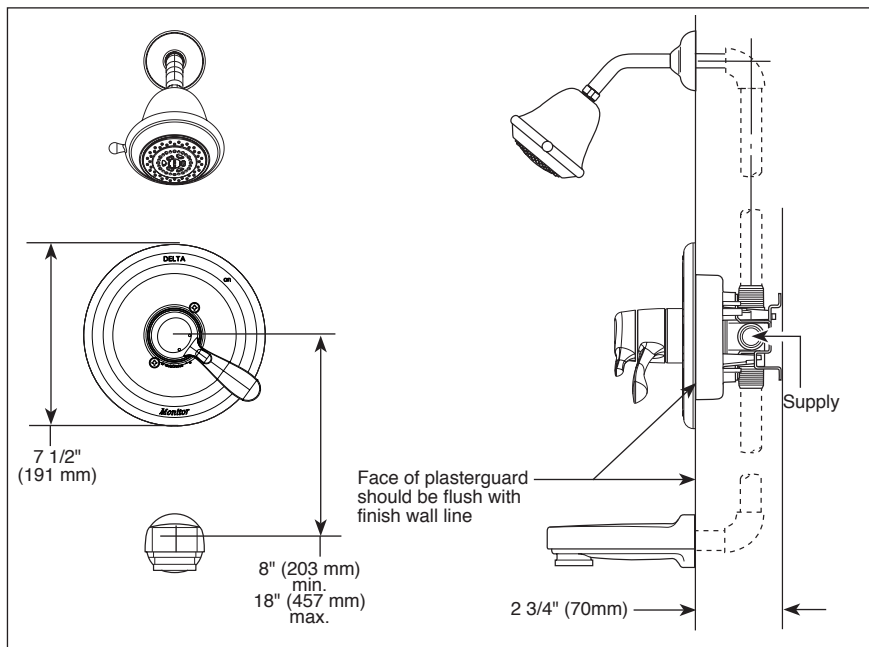

▲ Designate Proper Finish Suffix

Pull-Down Diverters
RP5836 (Non-Metal Slip-On)
RP17454▲ (Metal)
RP17453▲ (Non-Metal)

RP41591▲ (Metal Slip-On Pull-Up Diverter)

RP77992 Available Extension Kit

RP43381▲ Touch-Clean® Raincan Showerhead

RP70173▲ 2.0 GPM H₂O Showerhead

Full Body Spray
Massaging Spray
Soft Drench Spray
Full Spray

Delta reserves the right (1) to make changes in specifications and materials, and (2) to change or discontinue models, both without notice or obligation. Dimensions are for reference only. See current full-line price book or www.deltafaucet.com for finish options and product availability.