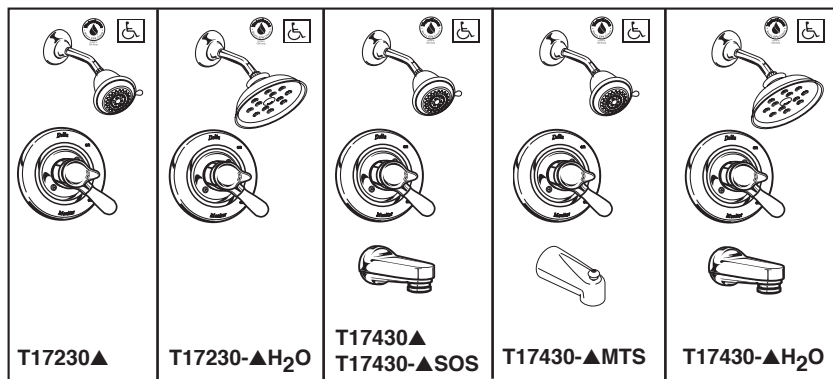

- Maintains a balanced pressure of hot and cold water even when a valve is turned on or off elsewhere in the system.
- 2.0 gpm @ 80 PSI.
- For use with MultiChoice® Universal rough valve body. (R10000 Series)
- Back-to-back installation capability.
- Solid brass forged body.
- Red/Blue indicators on handle.
- Lever volume control handle; temperature adjustment dial.
- Field adjustable to limit handle rotation into hot water zone.
- Maximum dial rotation adjustable between 90° and 180°.
- All parts replaceable from the front of the valve.
- Models with "SOS" suffix supplied with slip-on spout for 1/2" C.W.T.
- MTS = Metal slip-on spout for 1/2" C.W.T.
- Note: Product will be marked with flow rate of specific showerhead.
- Stem extension kit RP77992 can be ordered to allow for an additional 1 3/4" wall thickness. RP77992 ships with chrome escutcheon screws. For special finishes also order RP12630 escutcheon screws in desired finish.

WARRANTY

- Lifetime limited warranty on parts (other than electronic parts and batteries) and finishes; or, for commercial users, for 5 years from date of purchase.
- 5 year limited warranty on electronic parts (other than batteries); or, for commercial users, for 1 year from the date of purchase. No warranty is provided on batteries.

COMPLIES WITH:

- ASME A112.18.1 / CSA B125.1
- ASSE 1016
- Indicates compliance to ICC/ANSI A117.1 - Valve control only
- EPA WaterSense®

Submitted Model No.: _____

Specific Features: _____