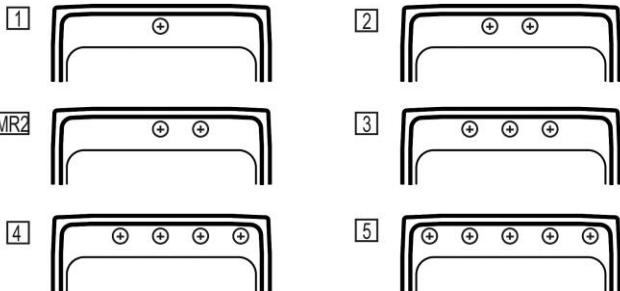

PRODUCT SPECIFICATIONS

Elkay Lustertone® Classic Stainless Steel 22" x 19-1/2" x 7-5/8" Single Bowl Drop-in Sink. Sink is manufactured from 18 gauge 304 Stainless Steel with a Lustrous Satin finish, Center drain placement, and Bottom only pads.

Installation Type:	Drop-in
Material:	304 Stainless Steel
Finish:	Lustrous Satin
Gauge:	18
Sound Deadening:	Bottom only pads
Number of Bowls:	1
Sink Dimensions:	22" x 19-1/2" x 7-5/8"
Bowl 1 Dimensions:	18" x 14" x 7-1/2"
Drain Size:	3-1/2" (89mm)
Drain Location:	Center
Minimum Cabinet Size:	27"
Mounting Hardware:	Part # 64090012 included for countertops up to 3/4" (19mm) thick
Template Included:	No
Cutout Template #:	1000001255

Template is available for download at [elkay.com](#). CAD software will be required to open the template.

Cutout Dimensions for Drop-in Installation:

21-3/8" x 18-7/8" (543mm x 479mm) with 1-1/2" (38mm) corner radius

Hole Drilling Configurations:

1-1/2" (38mm) Diameter Faucet Holes on 4" (102mm) Centers

A Century of Tradition and Quality. For more than 100 years, Elkay has been making innovative products and providing exceptional customer care. We take pride in offering plumbing products that make life easier, inspire change and leave the world a better place.