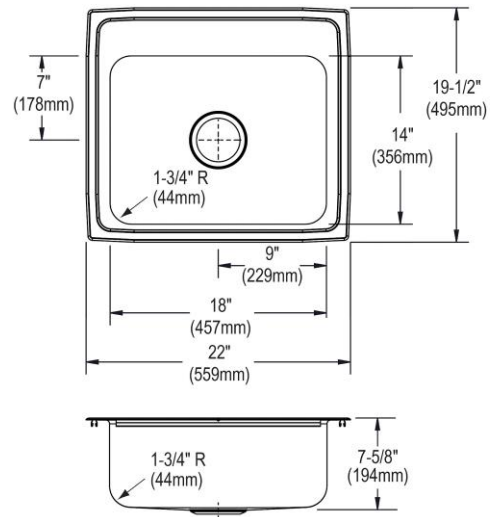

A Century of Tradition and Quality. For more than 100 years, Elkay has been making innovative products and providing exceptional customer care. We take pride in offering plumbing products that make life easier, inspire change and leave the world a better place.

Product Compliance: ASME A112.19.3/CSA B45.4

Sinks are listed by IAPMO® as meeting the applicable requirements of the Uniform Plumbing Code®, International Plumbing Code®, and National Plumbing Code of Canada.

[Clean and Care Manual (PDF)](#)
[Installation Instructions (PDF) - 1000005236](#)
[Warranty (PDF)](#)

Similar models are available with: 4" 4-1/2" 5" 6" and 6-1/2" depths, Quick-Clip Mounting System