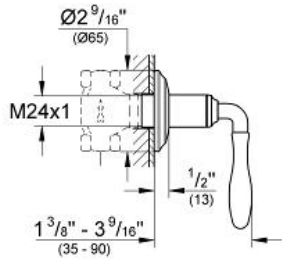

SEABURY  
Volume Control Valve Trim  
MODEL # 19828000

Pure Freude  
an Wasser

GROHE

ADA

C

**Product Description:**

SEABURY

Volume Control Valve Trim

**Standard Specification:**

- For use with Rough-In Valve (29 273) (1/2" NPT) or (29 274) (3/4" NPT)
- GROHE StarLight chrome finish

**Applicable Codes & Standards:**

- Energy Policy Act of 1992
- ASME A112.18.1/CSA B125.1
- ICC/ANSI A117.1