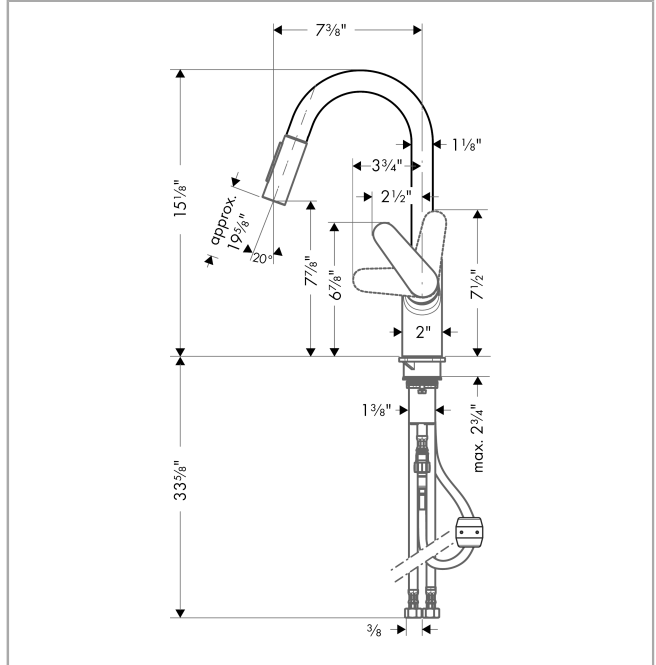

Focus
Prep Kitchen Faucet, 2-Spray Pull-Down, 1.75 GPM
 Finish: **Chrome** Part no. : **04506001**

Description

Features

- Swivel range 150°
- Laminar spray, needle spray
- Toggle spray diverter
- MagFit magnetic sprayhead docking
- Deck mounted
- Flow: 1.75 GPM (6.6 L/Min)
- Ceramic cartridge
- 3/8" connections
- Integrated double backflow prevention

Item details

List Price \$ 561.00

Technology

Compliance / Sustainability

Product image

Scale drawing

Focus
Prep Kitchen Faucet, 2-Spray Pull-Down, 1.75 GPM
 Finish: **Chrome** Part no. : **04506001**

Exploded drawing

Year of production: >11/20

Focus

Prep Kitchen Faucet, 2-Spray Pull-Down, 1.75 GPM

Finish: **Chrome** Part no. : **04506001**

Spare parts list

Year of production: >11/20

Pos.	Description	Part no.	Price	PU
1	handle	98460000	-	1
2	screw cover	96338000	-	1
3	flange	95498000	-	1
4	nut	97209000	-	1
5	cartridge, assy	92730000	-	1
6	locking screw for handle	95140000	-	1
7	seal	95008000	-	1
9	filter	97735000	-	1
10	O-ring 11x2	98127000	-	1
11	non return valve	93218000	-	1
12	set of non return valves DW 15	97350000	-	1
13	fixing set (Ø 34)	95049000	-	1
14	hose 1,50 m	88624000	-	1
15	connection hose 35½" M8x0,75 3/8"	96316001	-	1
17	service tool	95910000	-	1
18	O-ring 18x1,5	98231000	-	1
19	O-ring 20x1	98140000	-	1
20	connection hose 600 mm M10x1	95561000	-	1
21	weight	98551000	-	1
22	aerator laminar M22x1 (15 l/min)	95909000	-	1
23	handspray	98459001	-	1