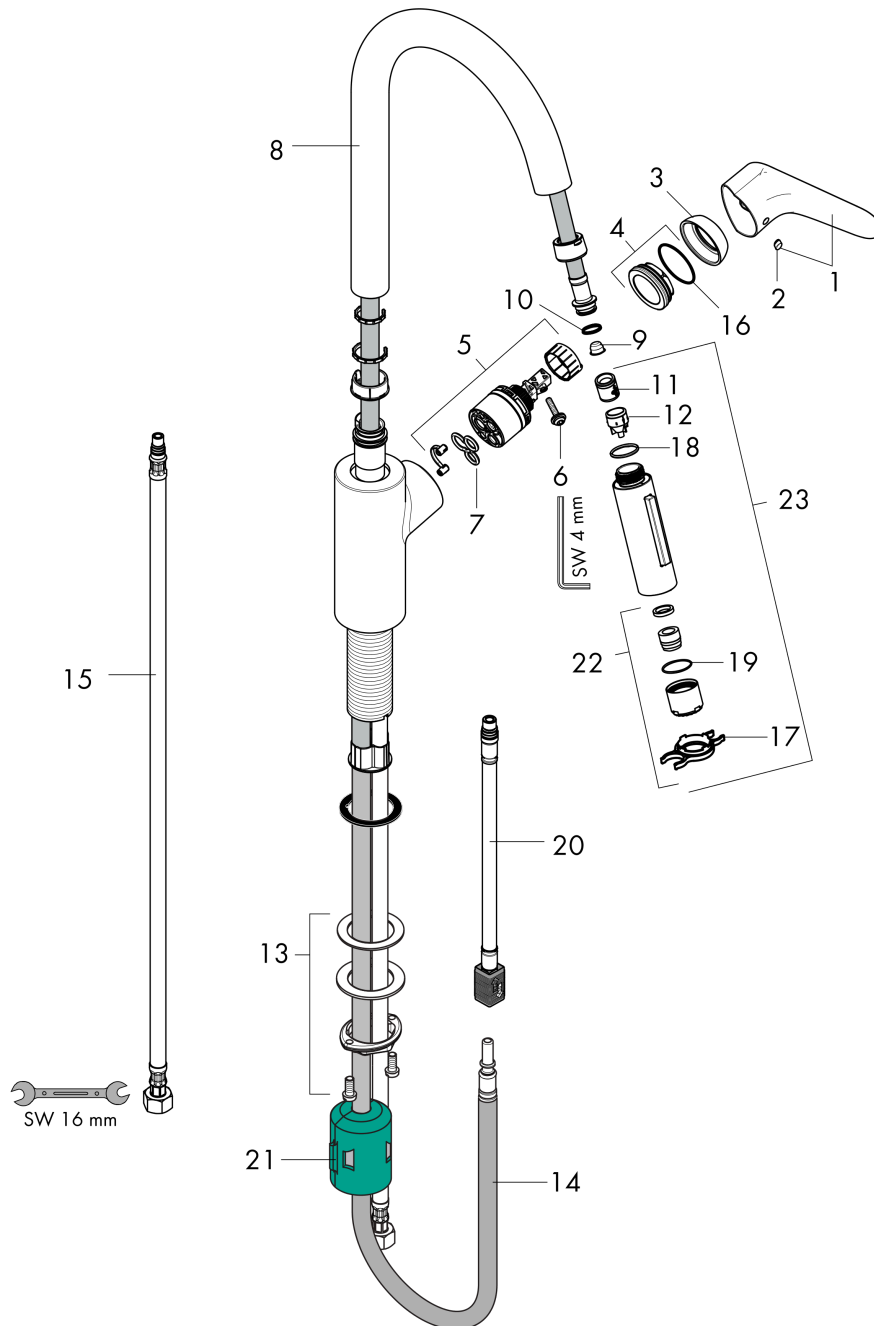

Focus
Prep Kitchen Faucet, 2-Spray Pull-Down, 1.75 GPM
 Finish: **Chrome** Part no. : **04506001**

Description

Features

- Swivel range 150°
- Laminar spray, needle spray
- Toggle spray diverter
- MagFit magnetic sprayhead docking
- Deck mounted
- Flow: 1.75 GPM (6.6 L/Min)
- Ceramic cartridge
- 3/8" connections
- Integrated double backflow prevention

Item details

List Price \$ 561.00

Technology

Compliance / Sustainability

Product image

Scale drawing

Focus
Prep Kitchen Faucet, 2-Spray Pull-Down, 1.75 GPM
 Finish: **Chrome** Part no. : **04506001**

Exploded drawing

Year of production: >11/20

Focus

Prep Kitchen Faucet, 2-Spray Pull-Down, 1.75 GPM

Finish: **Chrome** Part no. : **04506001**

Spare parts list

Year of production: >11/20

Pos.	Description	Part no.	Price	PU
1	handle	98460000	-	1
2	screw cover	96338000	-	1
3	flange	95498000	-	1
4	nut	97209000	-	1
5	cartridge, assy	92730000	-	1
6	locking screw for handle	95140000	-	1
7	seal	95008000	-	1
9	filter	97735000	-	1
10	O-ring 11x2	98127000	-	1
11	non return valve	93218000	-	1
12	set of non return valves DW 15	97350000	-	1
13	fixing set (Ø 34)	95049000	-	1
14	hose 1,50 m	88624000	-	1
15	connection hose 35½" M8x0,75 3/8"	96316001	-	1
17	service tool	95910000	-	1
18	O-ring 18x1,5	98231000	-	1
19	O-ring 20x1	98140000	-	1
20	connection hose 600 mm M10x1	95561000	-	1
21	weight	98551000	-	1
22	aerator laminar M22x1 (15 l/min)	95909000	-	1
23	handspray	98459001	-	1